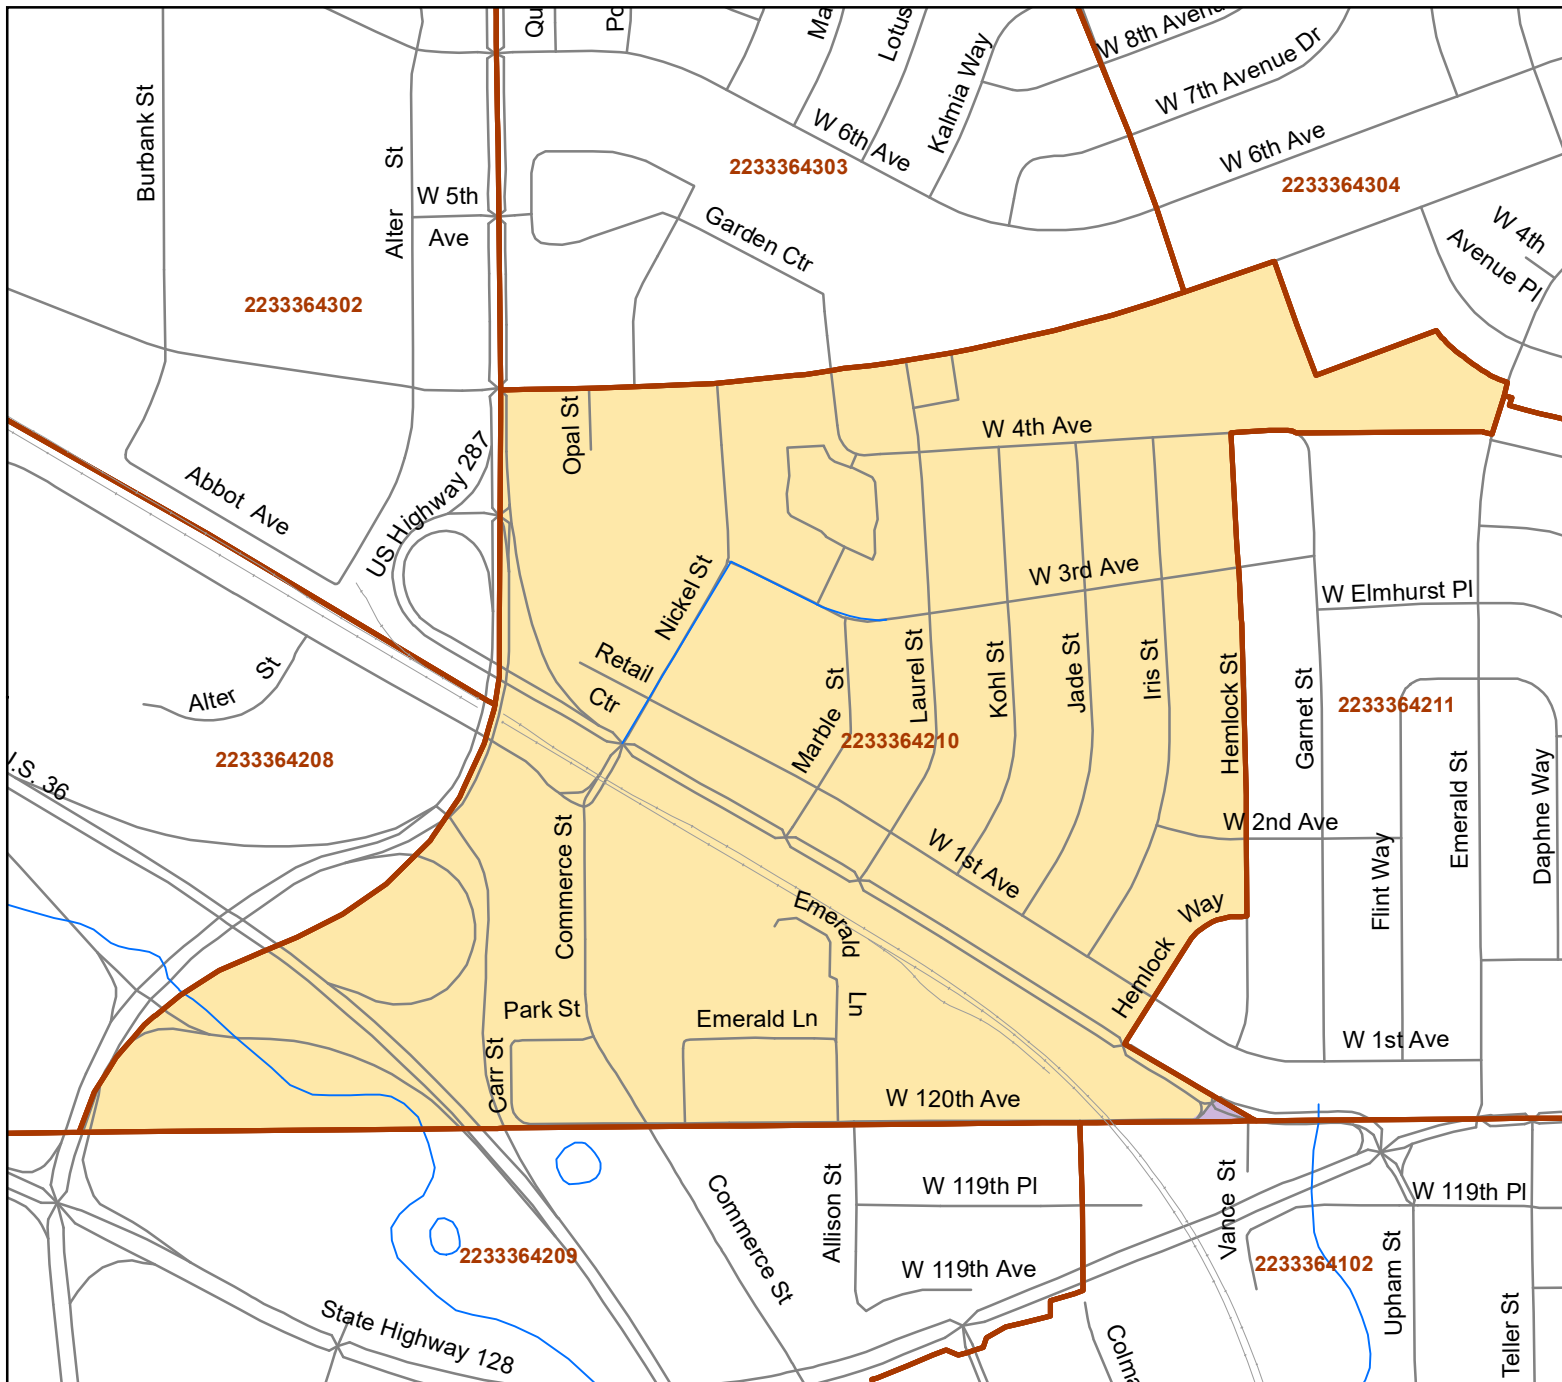

The City and County of Broomfield Precincts

Official General Election Wards

Precinct 2233364210

- Broomfield Limits
- Broomfield Precincts
- City Council Wards**
- WARD-1
- WARD-2
- WARD-3
- WARD-4
- WARD-5