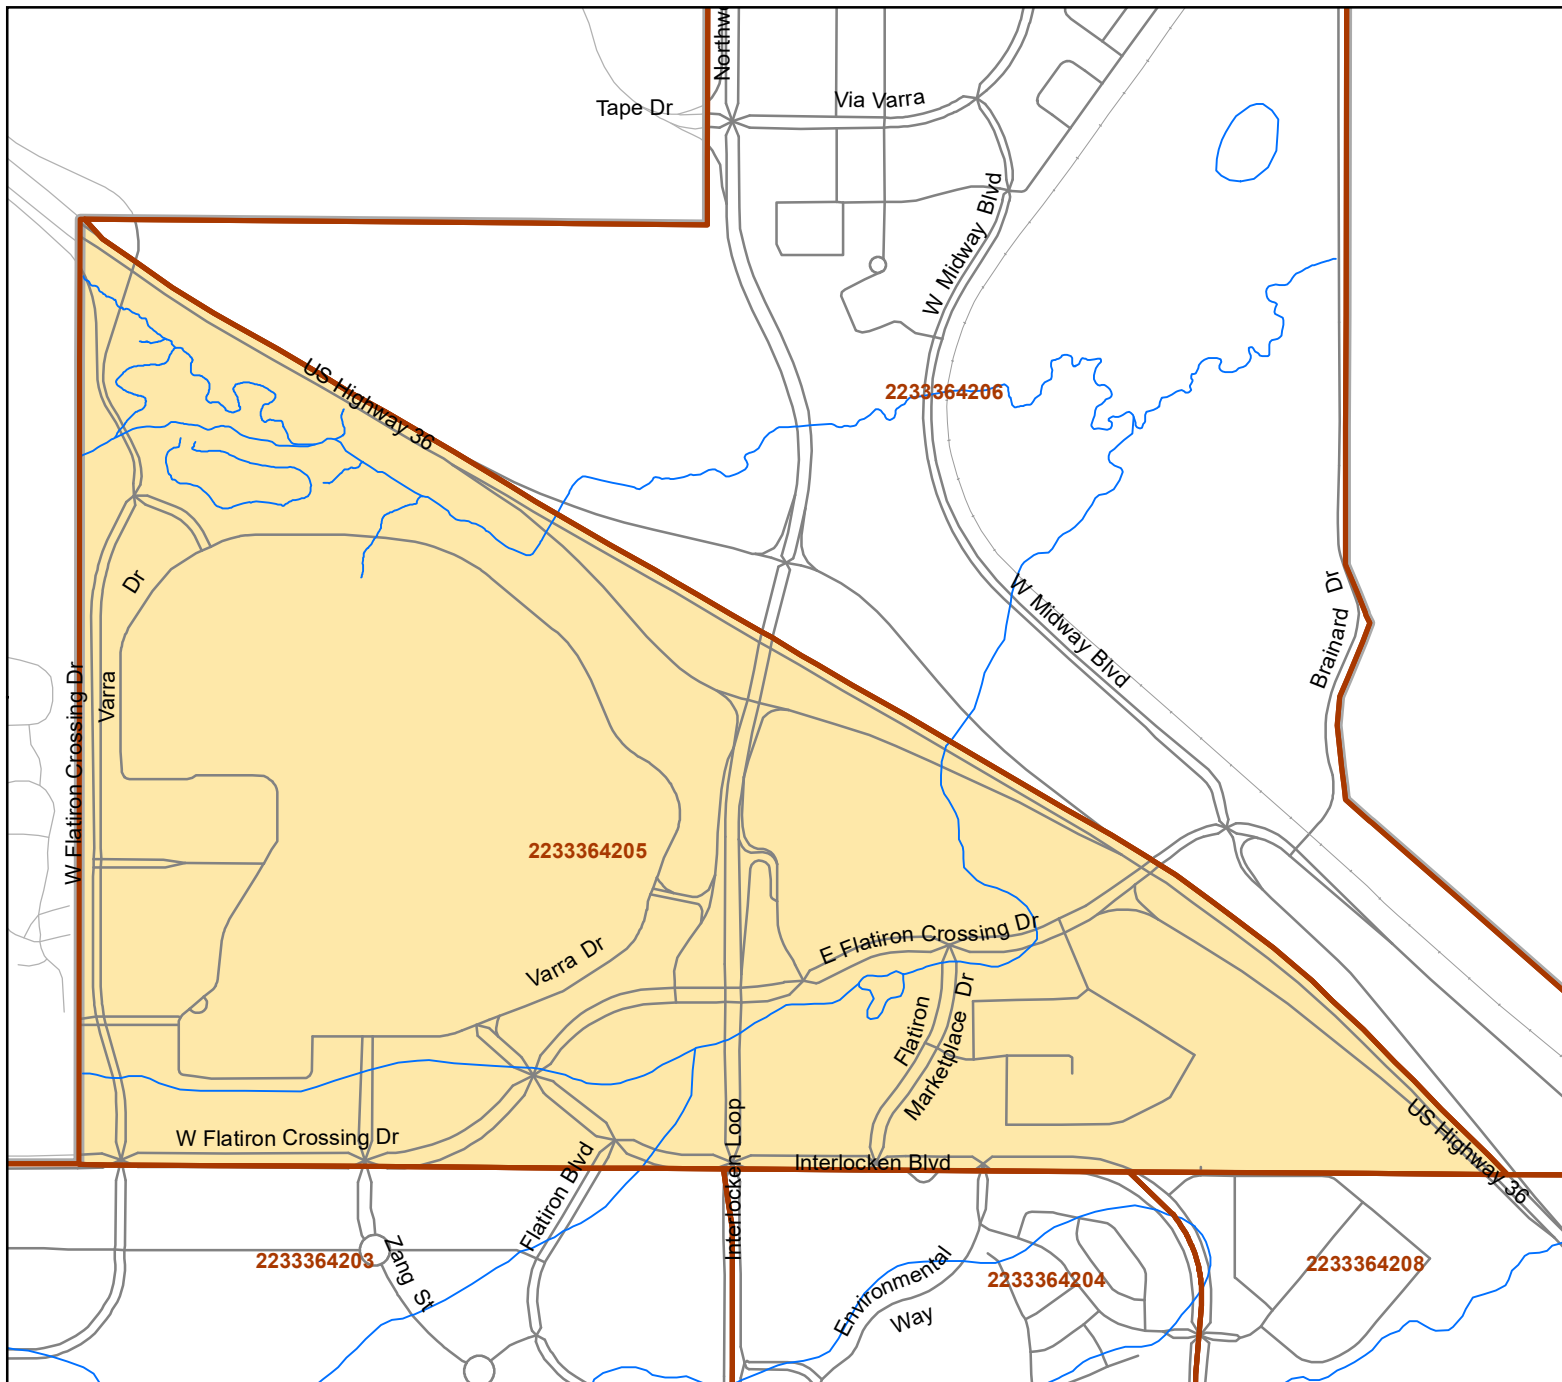

# The City and County of Broomfield Precincts

Official General Election Wards

## Precinct 2233364205

-  Broomfield Limits
-  Broomfield Precincts
- City Council Wards**
-  WARD-1
-  WARD-2
-  WARD-3
-  WARD-4
-  WARD-5

Print Date: 5/5/2021