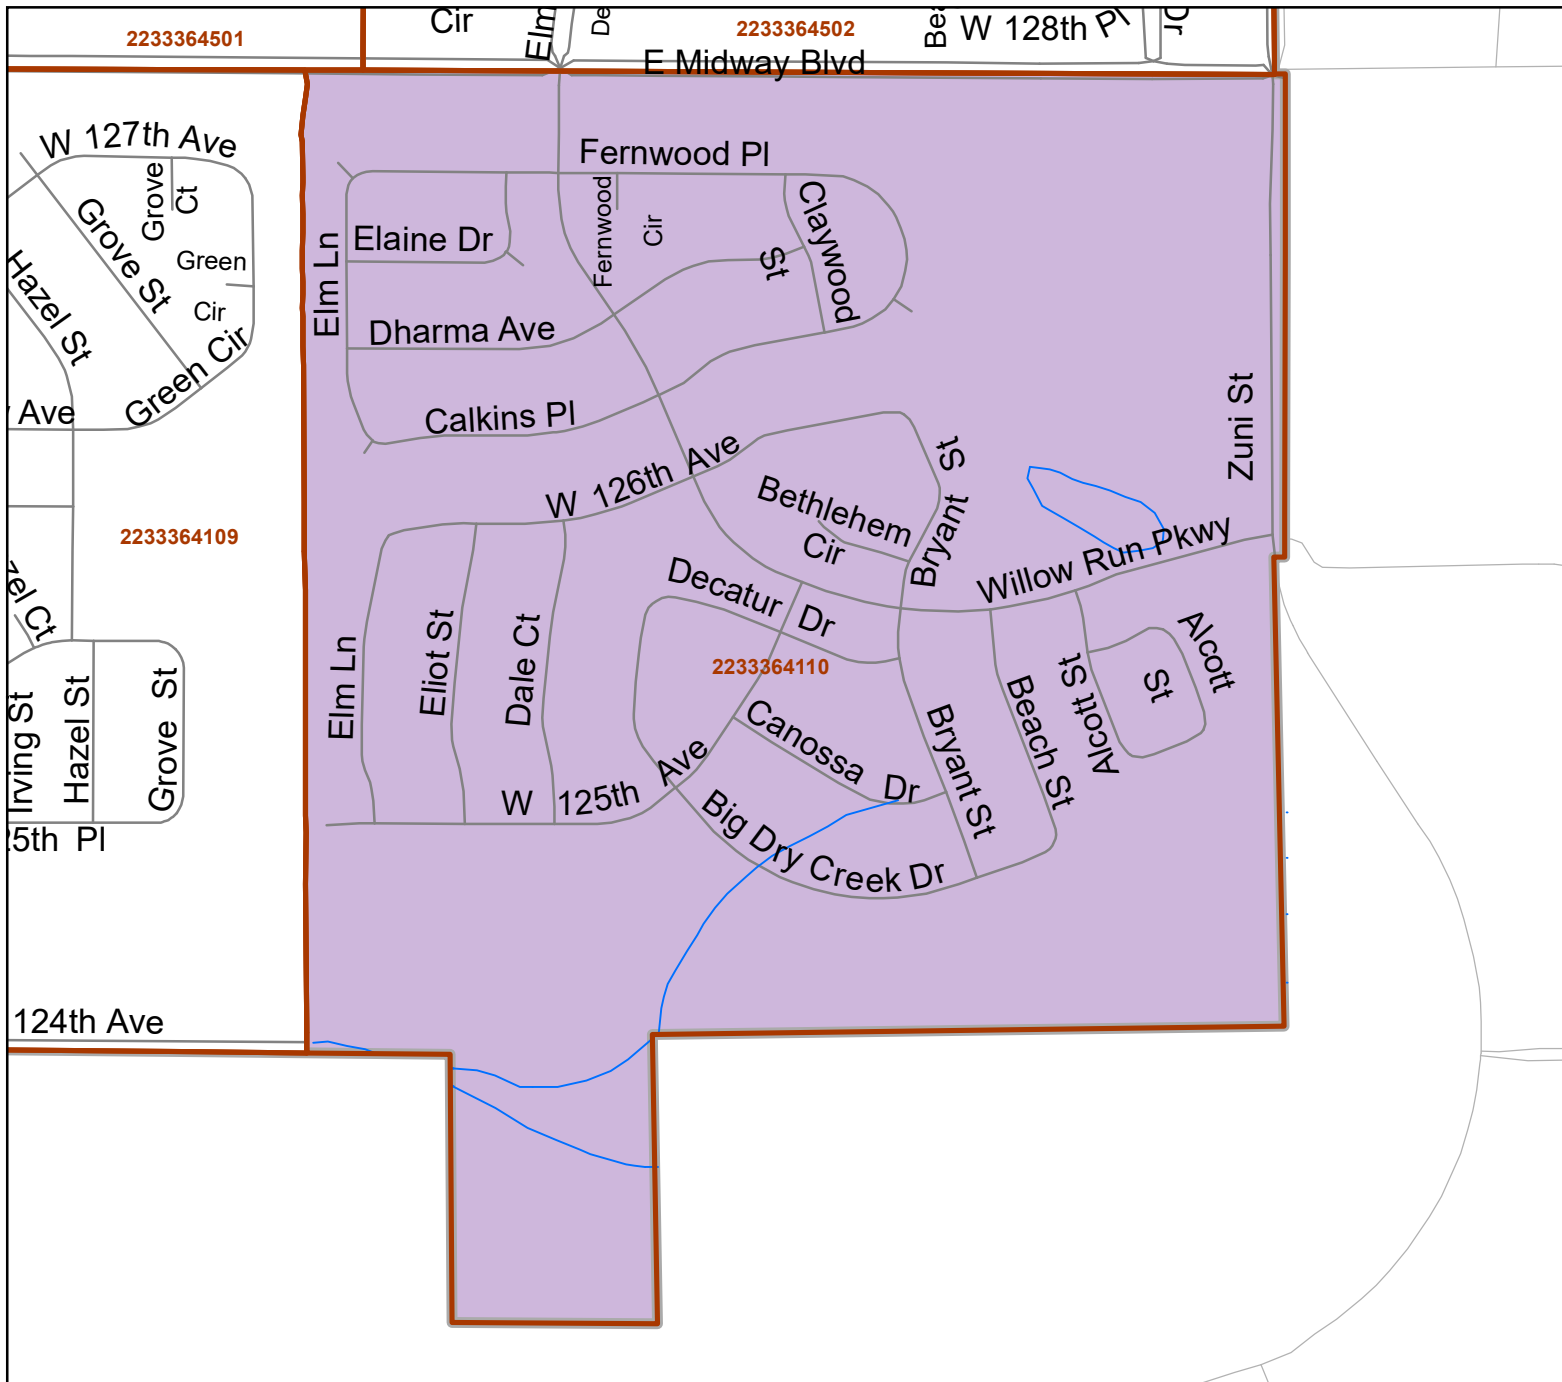

The City and County of Broomfield Precincts

Official General Election Wards

Precinct 2233364110

-  Broomfield Limits
-  Broomfield Precincts
- City Council Wards**
-  WARD-1
-  WARD-2
-  WARD-3
-  WARD-4
-  WARD-5