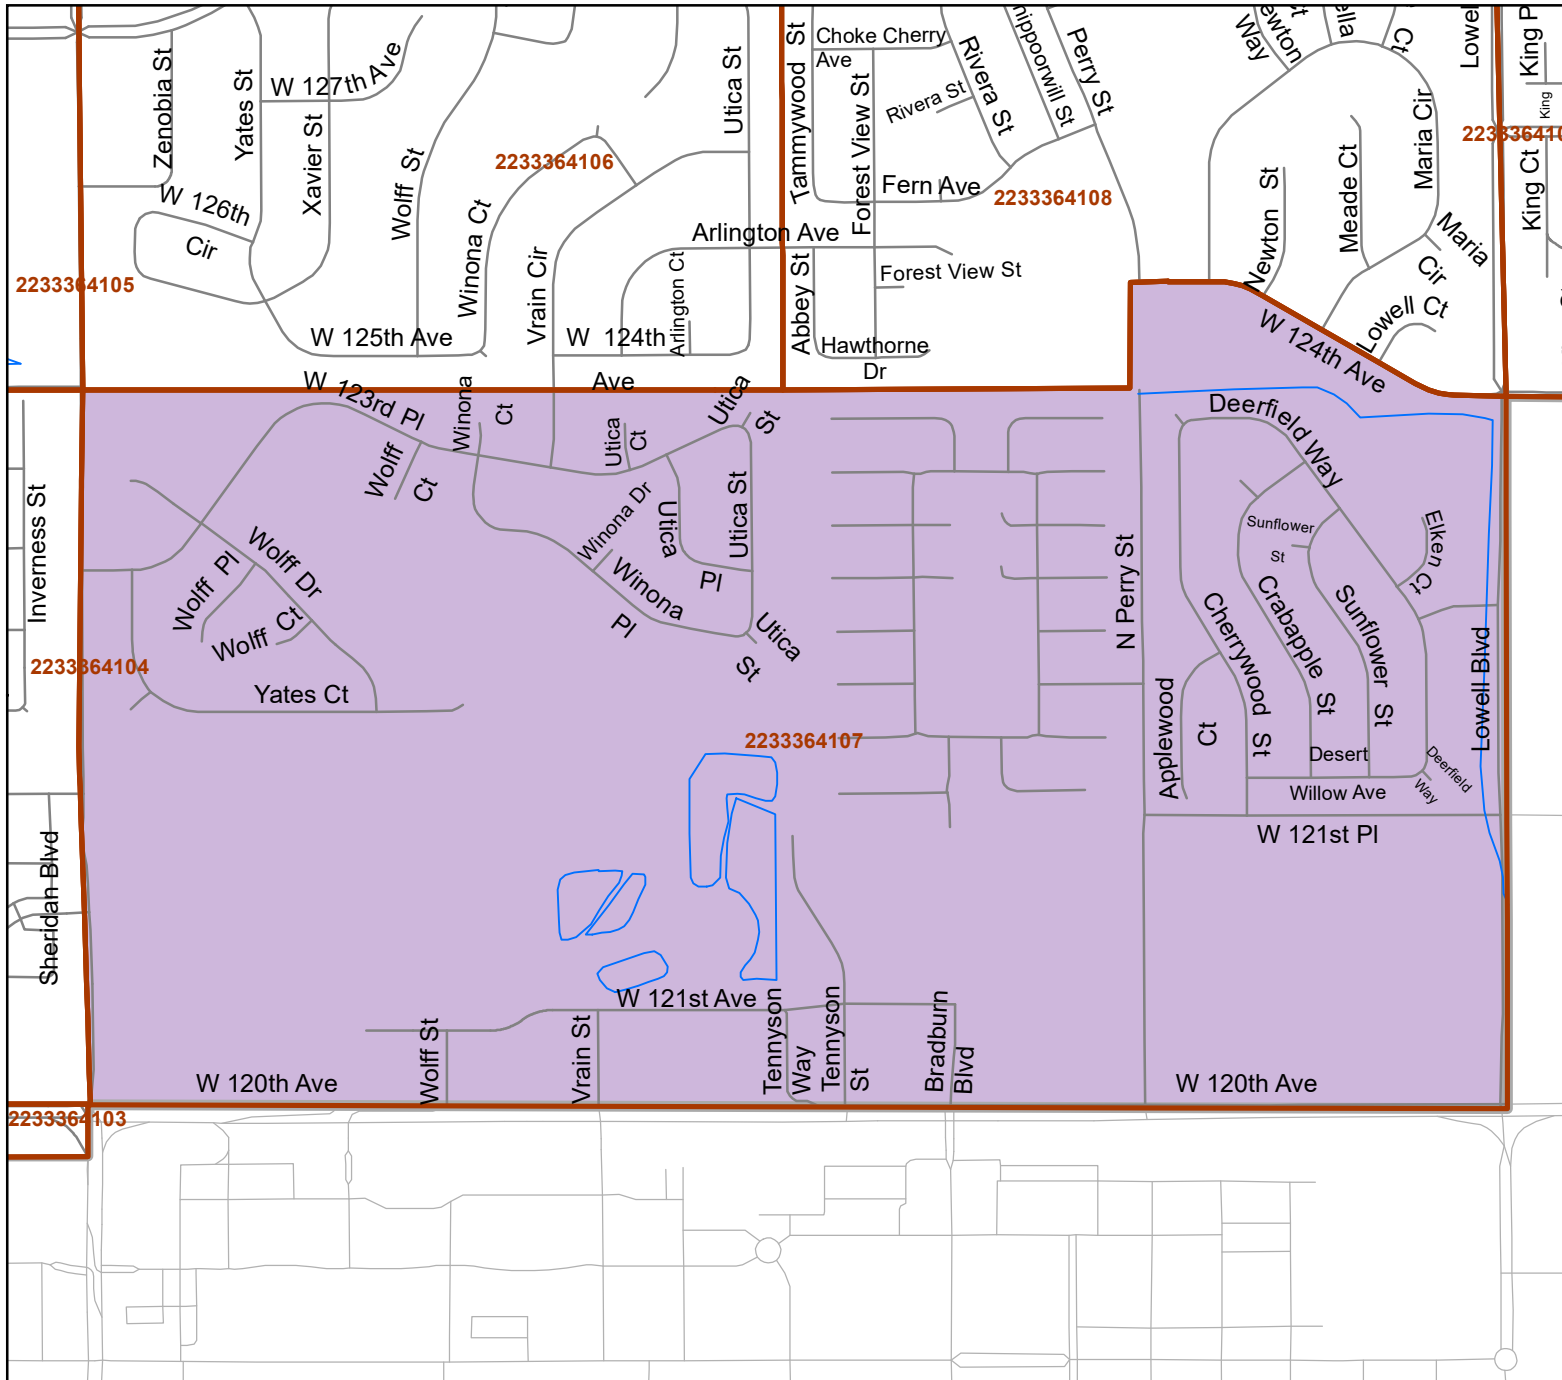

The City and County of Broomfield Precincts

Official General Election Wards

Precinct 2233364107

-  Broomfield Limits
-  Broomfield Precincts
- City Council Wards**
-  WARD-1
-  WARD-2
-  WARD-3
-  WARD-4
-  WARD-5