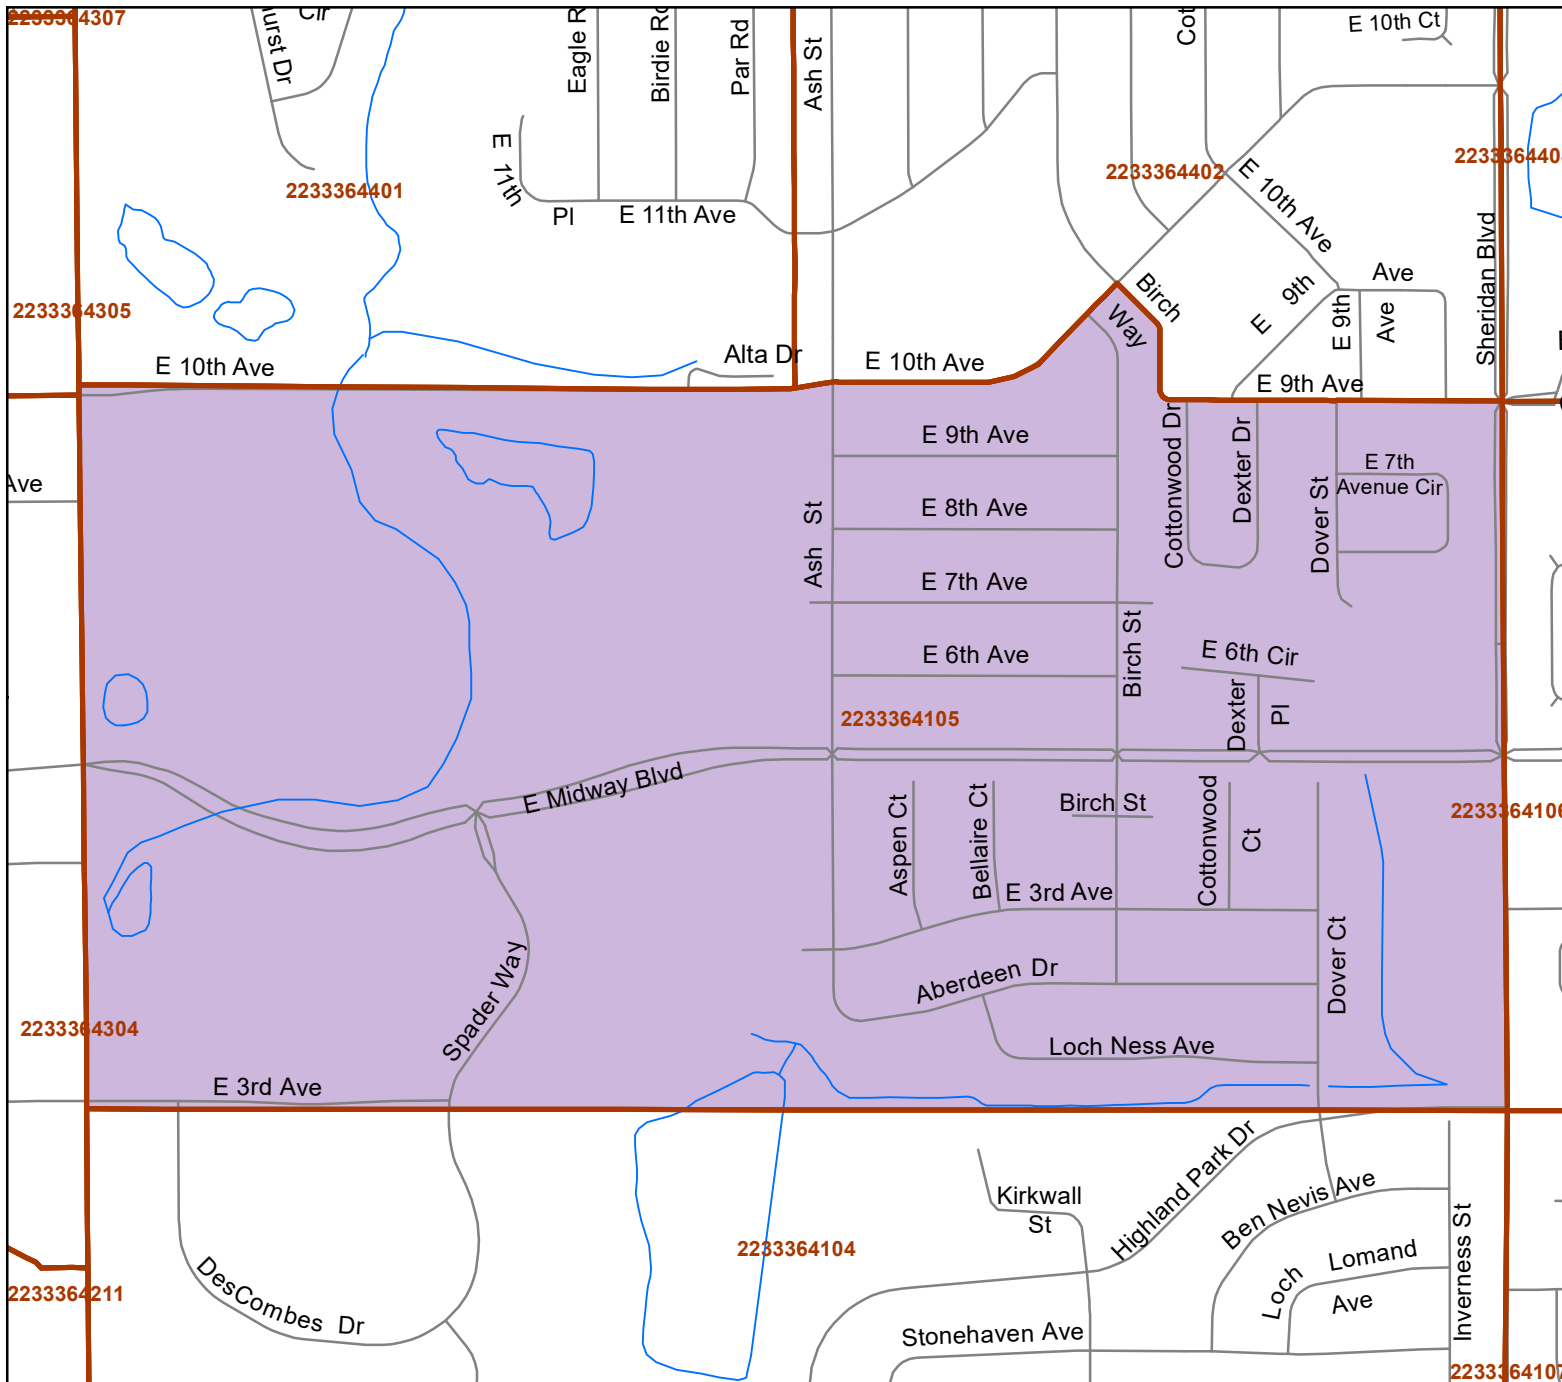

The City and County of Broomfield Precincts

Official General Election Wards

Precinct 2233364105

-  Broomfield Limits
-  Broomfield Precincts
- City Council Wards**
-  WARD-1
-  WARD-2
-  WARD-3
-  WARD-4
-  WARD-5