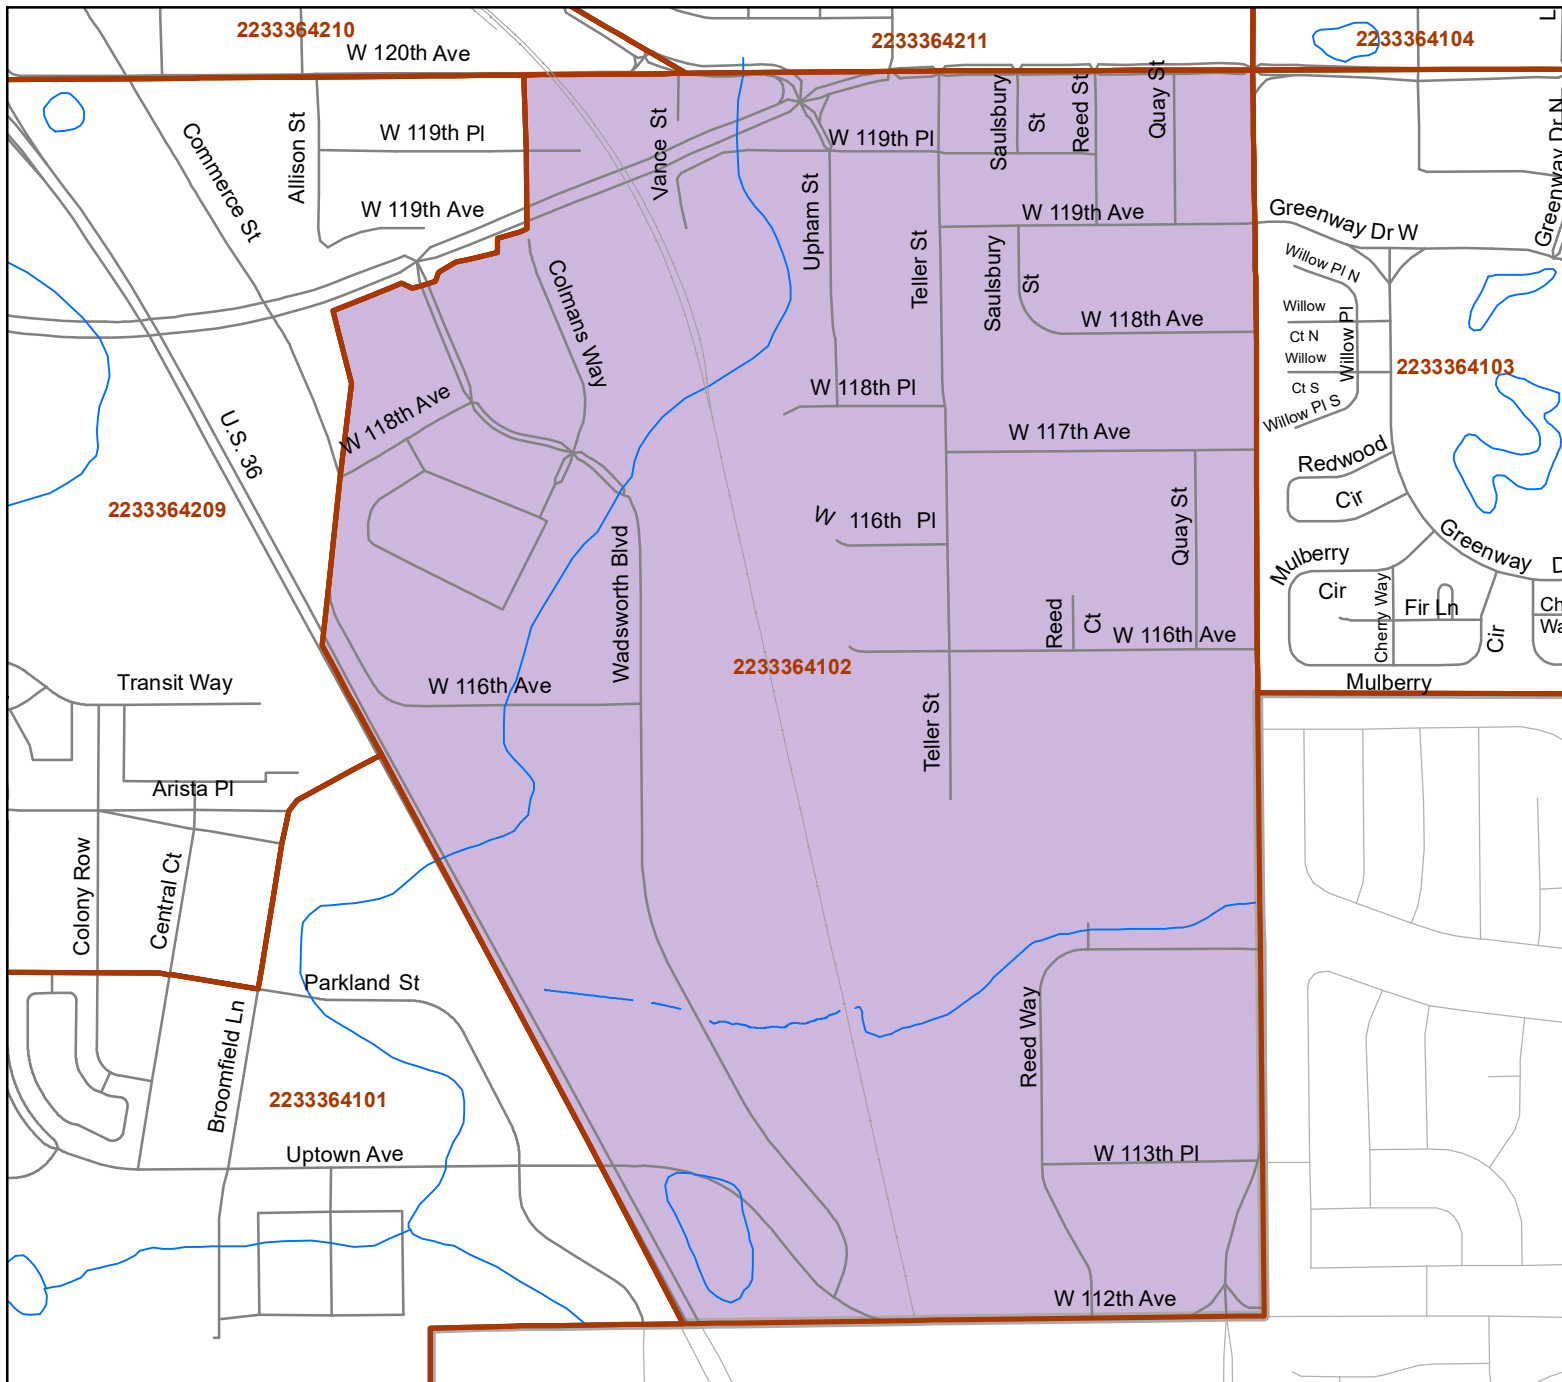

The City and County of Broomfield Precincts

Official General Election Wards

Precinct 2233364102

-  Broomfield Limits
-  Broomfield Precincts
- City Council Wards**
-  WARD-1
-  WARD-2
-  WARD-3
-  WARD-4
-  WARD-5