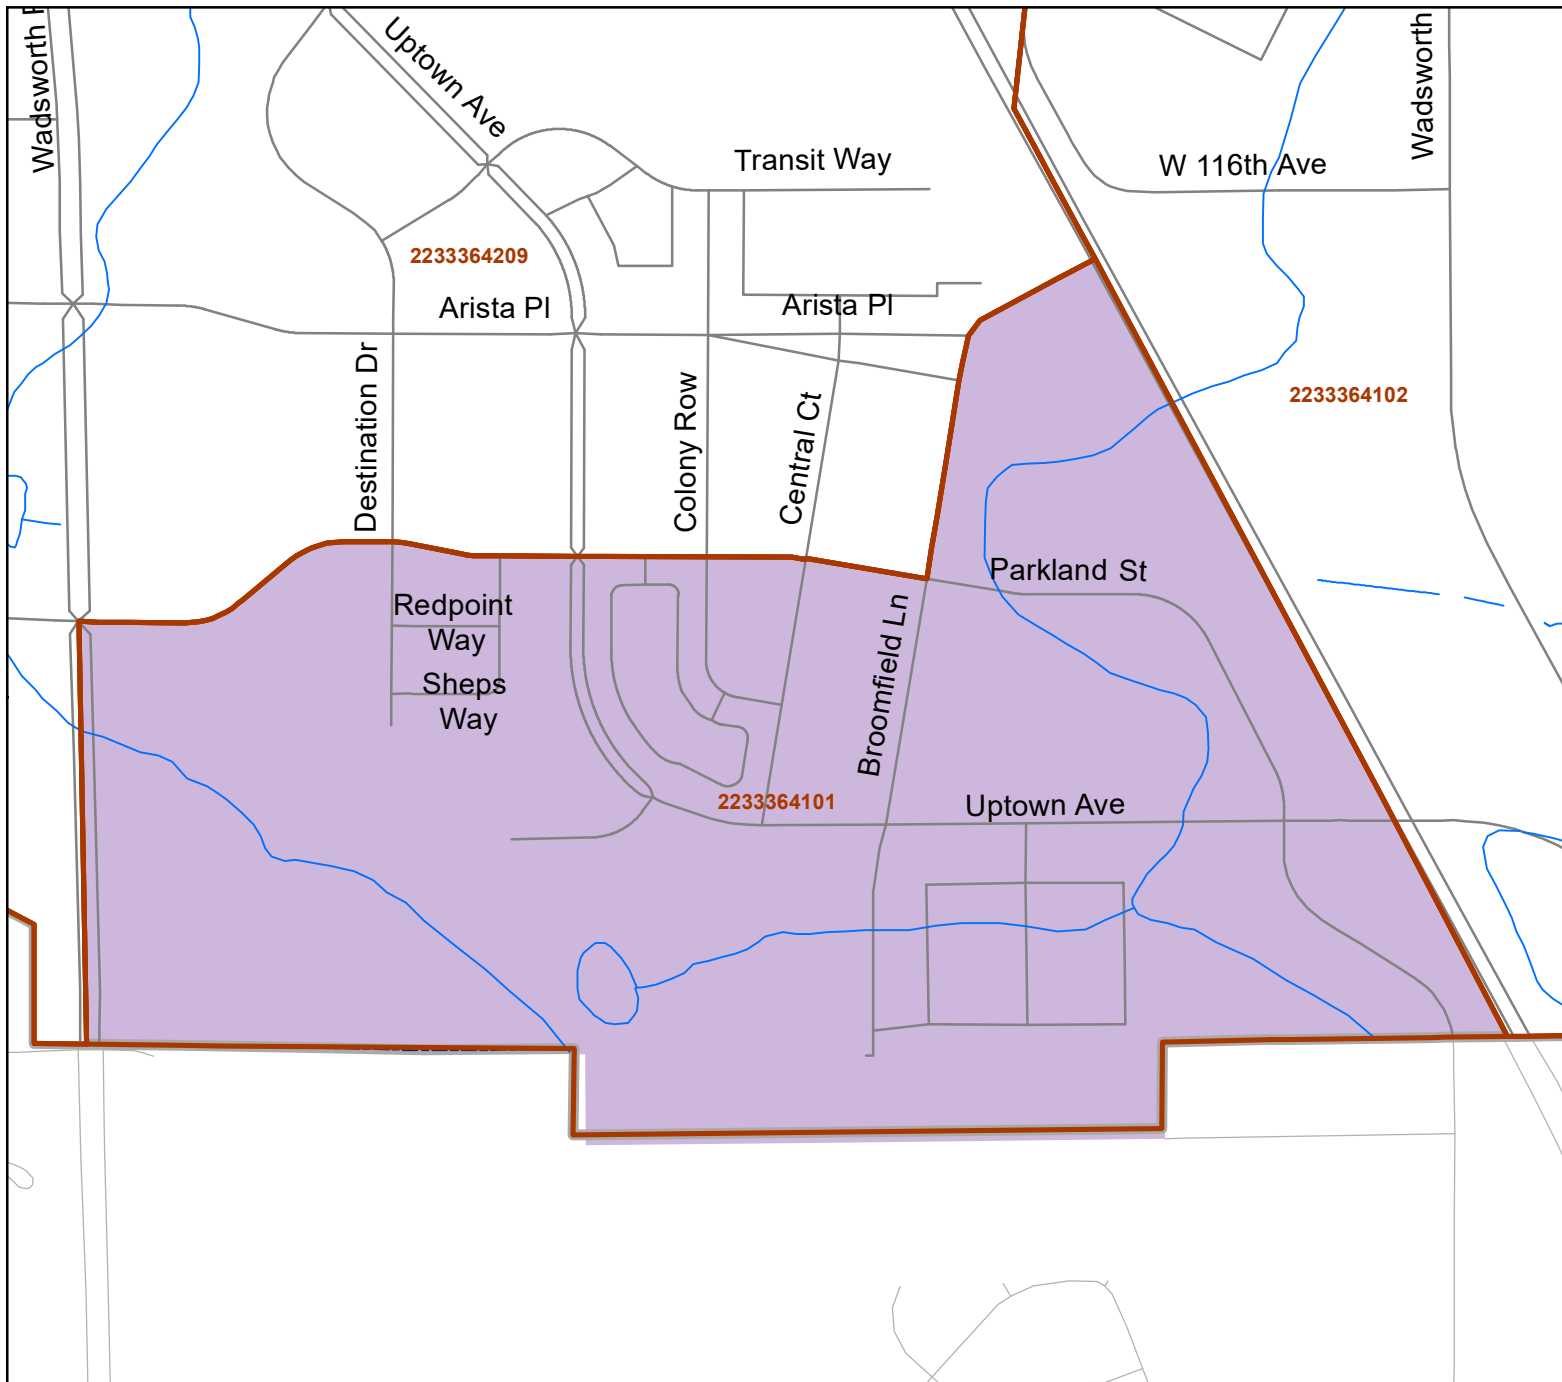

# The City and County of Broomfield Precincts

Official General Election Wards

## Precinct 2233364101

-  Broomfield Limits
-  Broomfield Precincts
- City Council Wards**
-  WARD-1
-  WARD-2
-  WARD-3
-  WARD-4
-  WARD-5

Print Date: 5/5/2021