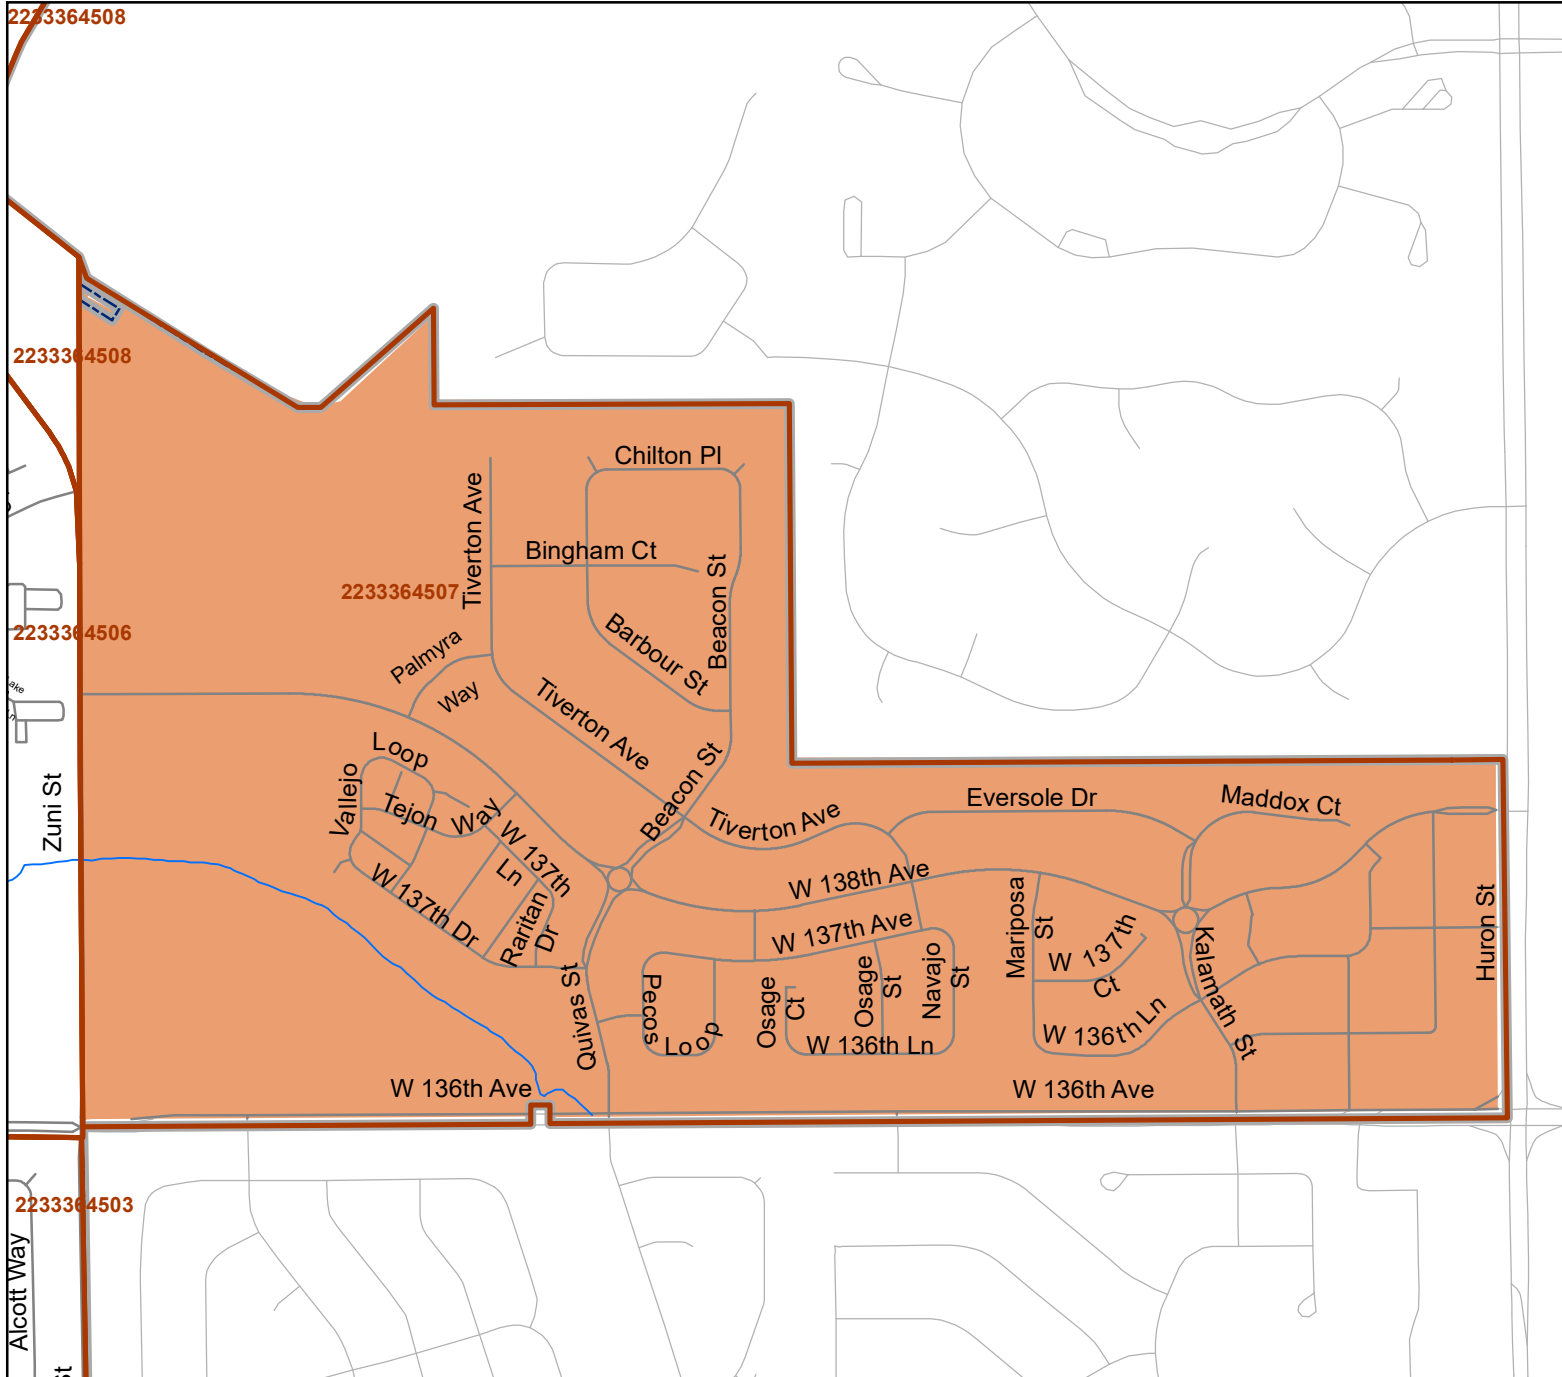

2233364508

2233364508

2233364506

2233364503

Official General Election Wards

Precinct 2233364507

-  Broomfield Limits
-  Broomfield Precincts
- City Council Wards**
-  WARD-1
-  WARD-2
-  WARD-3
-  WARD-4
-  WARD-5