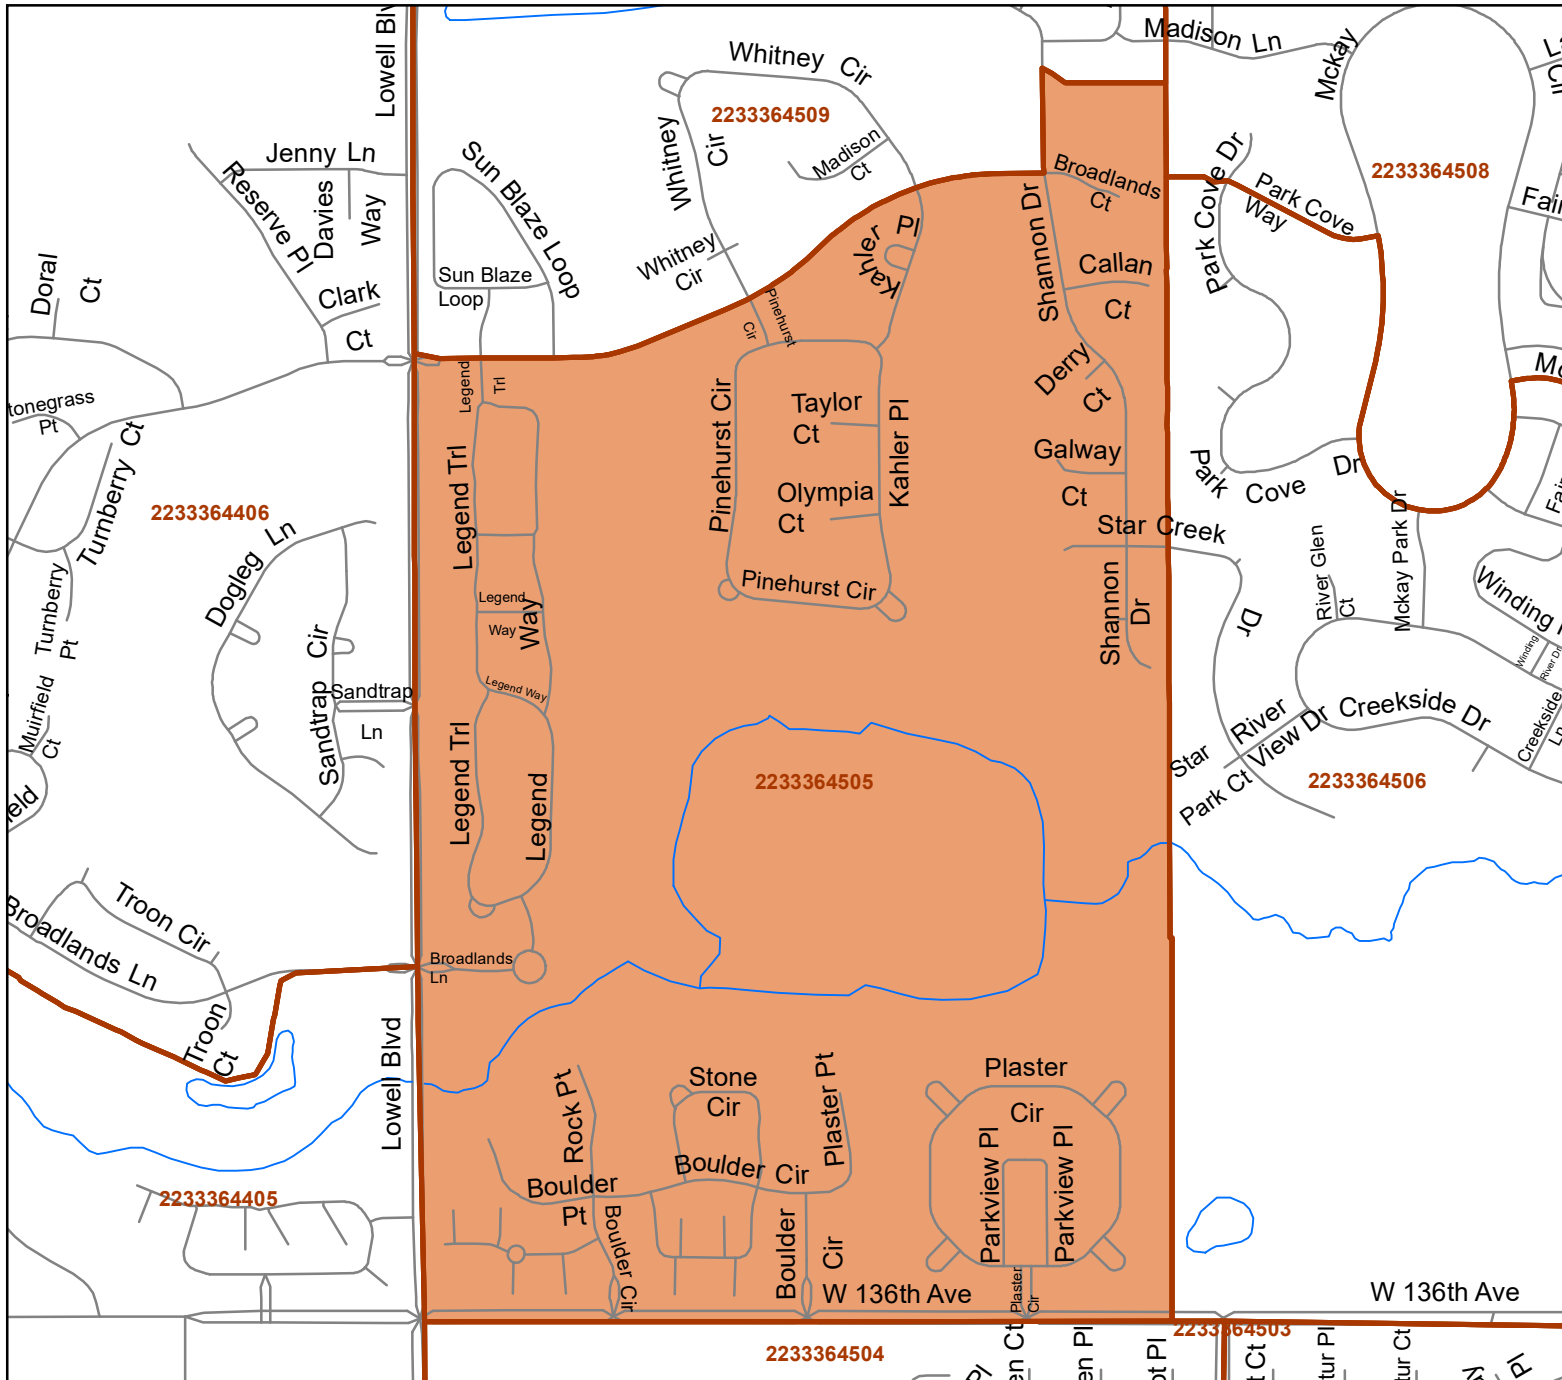

The City and County of Broomfield Precincts

Official General Election Wards

Precinct 2233364505

-  Broomfield Limits
-  Broomfield Precincts
- City Council Wards**
-  WARD-1
-  WARD-2
-  WARD-3
-  WARD-4
-  WARD-5