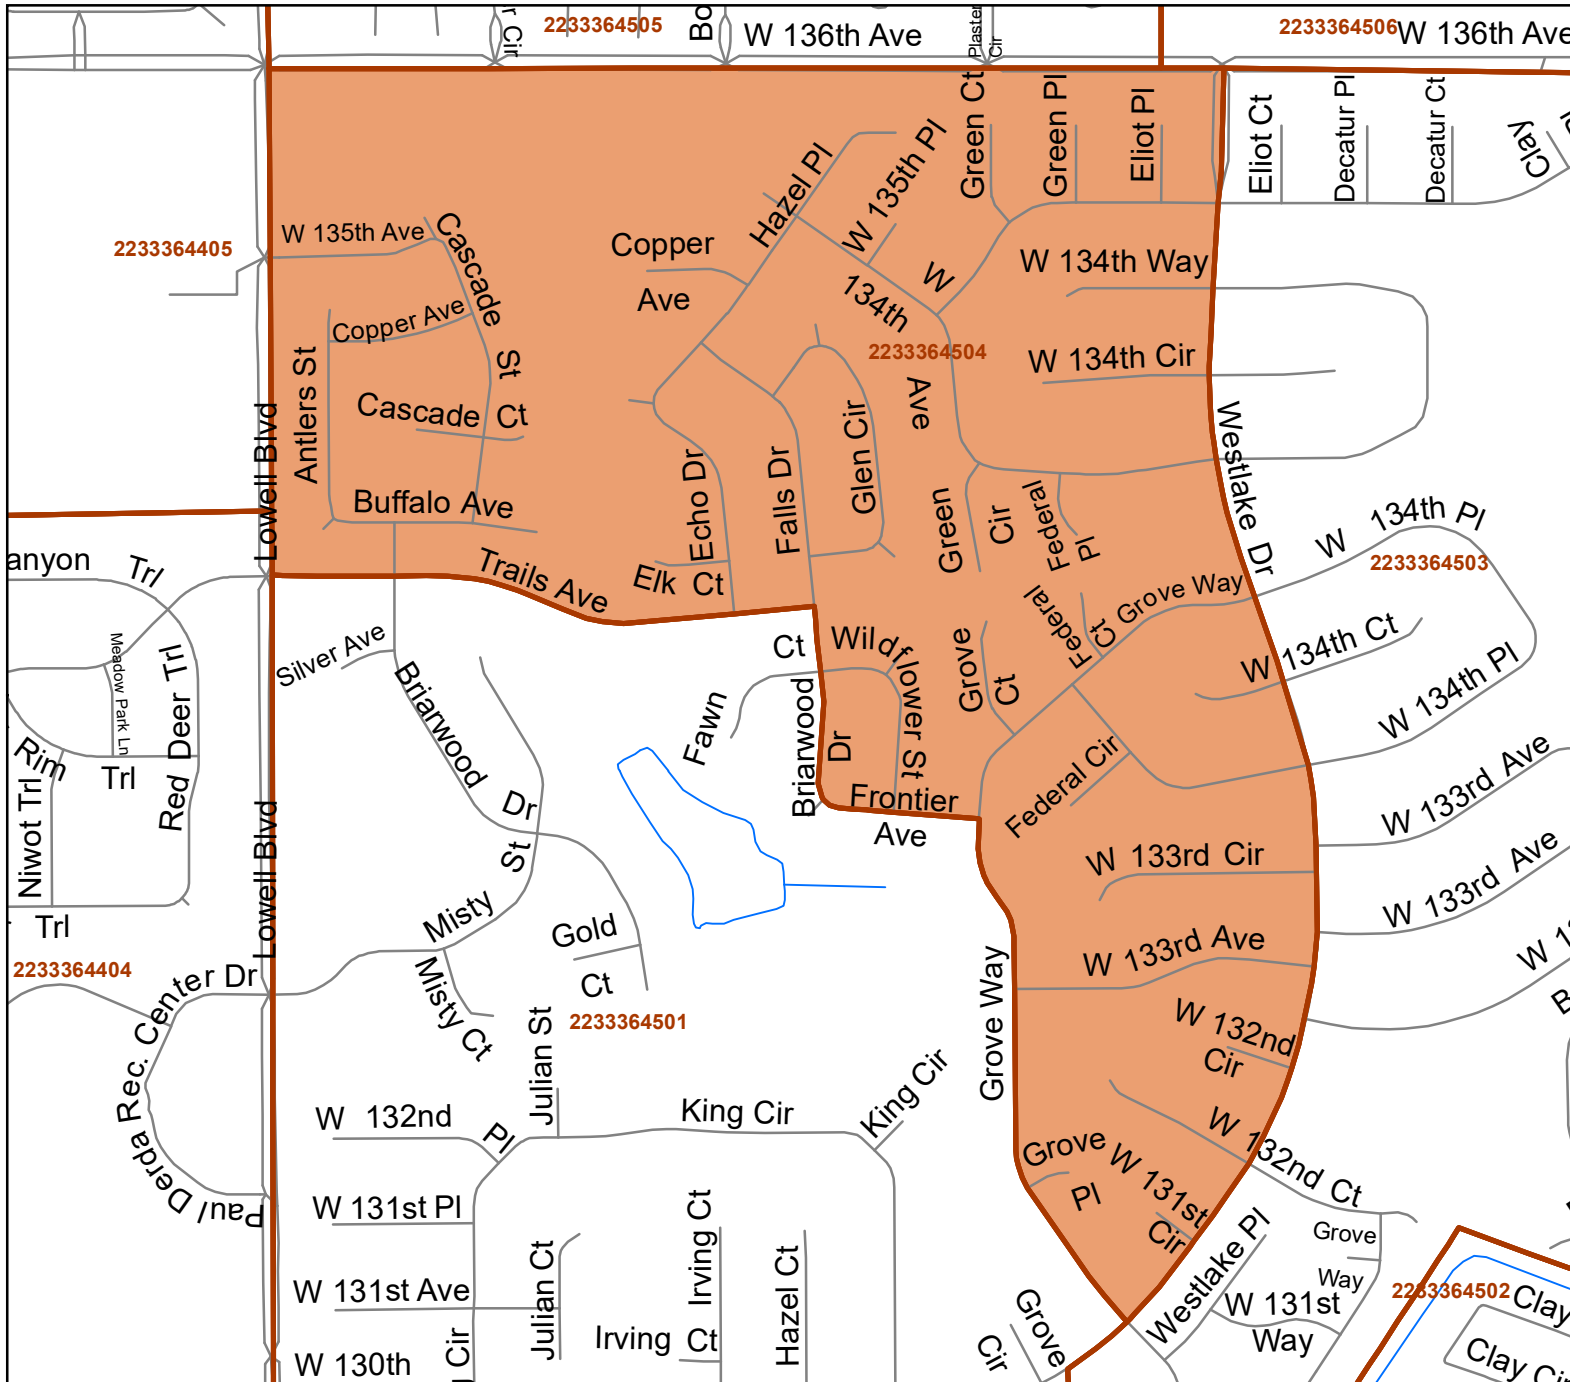

The City and County of Broomfield Precincts

Official General Election Wards

Precinct 2233364504

- Broomfield Limits
- Broomfield Precincts
- City Council Wards**
- WARD-1
- WARD-2
- WARD-3
- WARD-4
- WARD-5