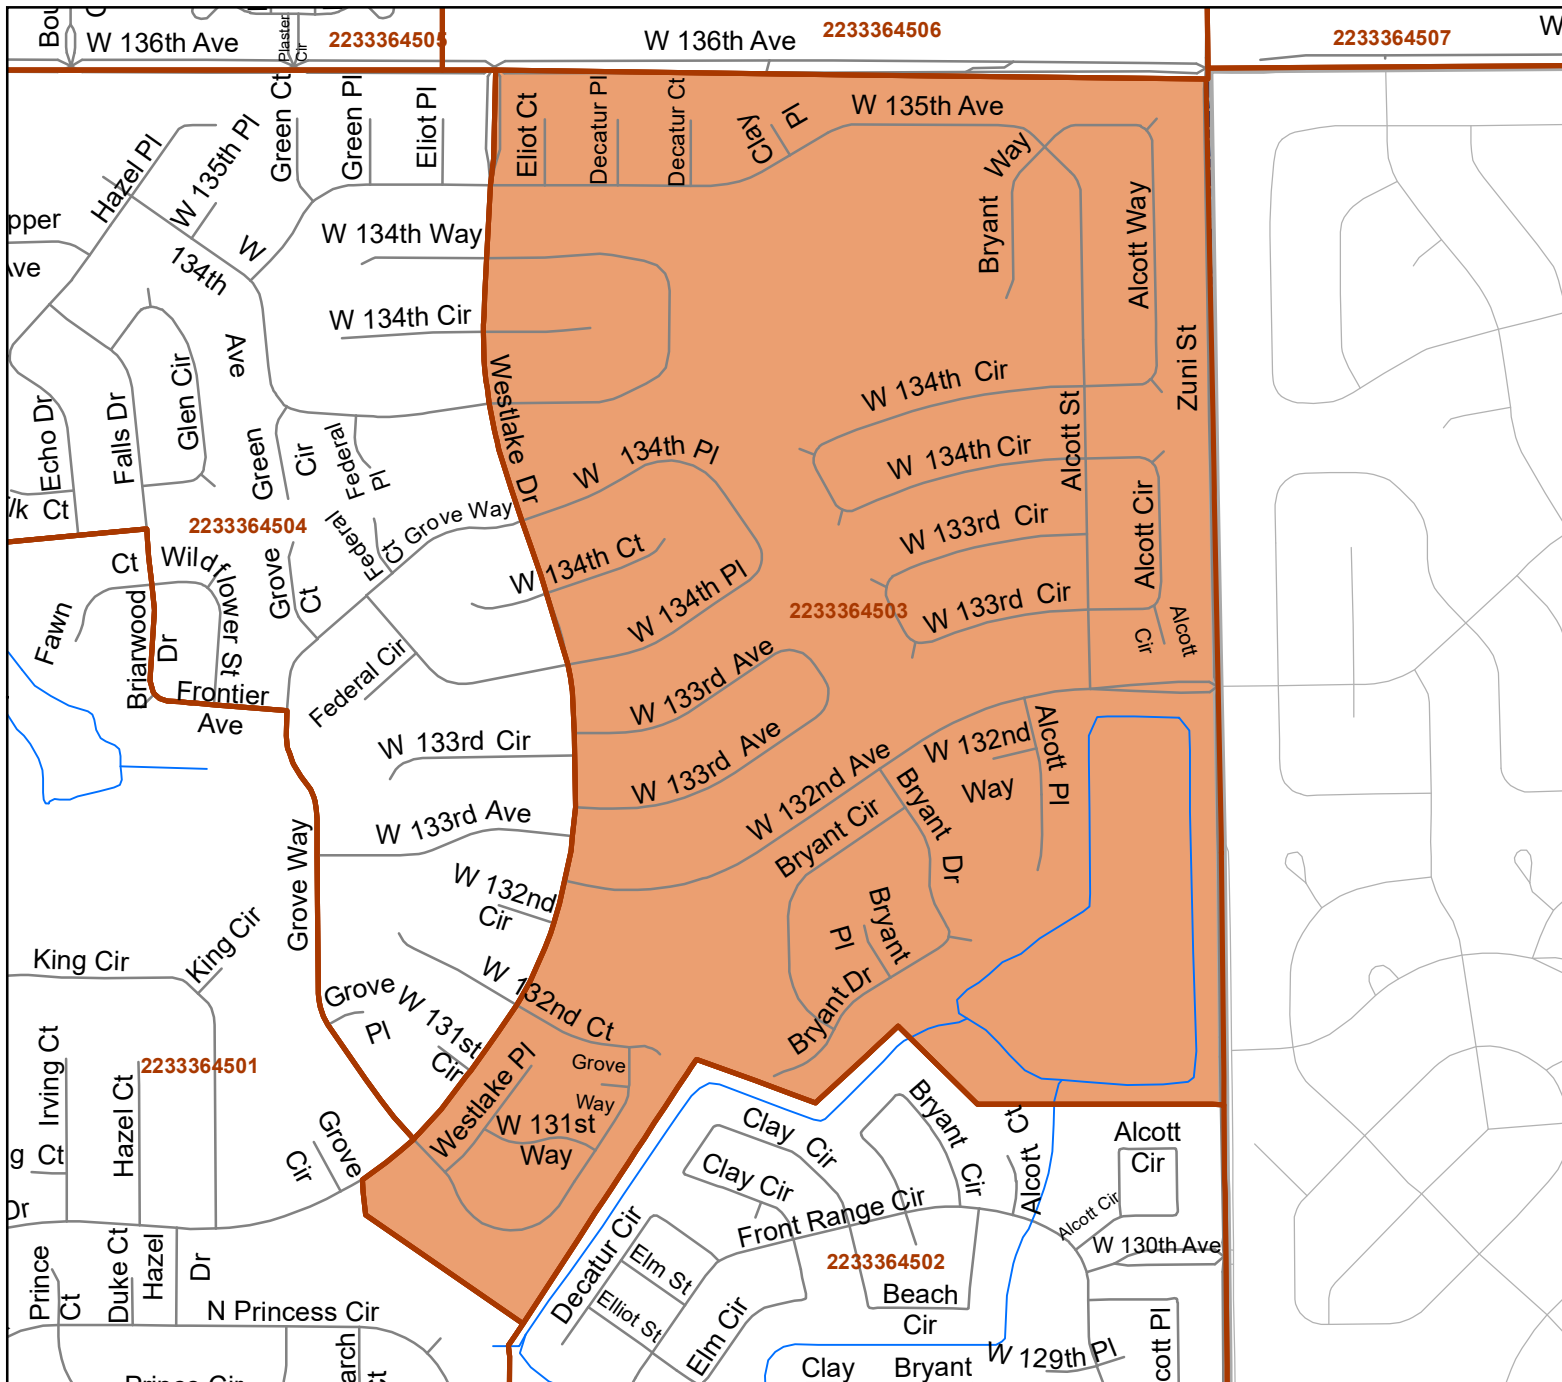

The City and County of Broomfield Precincts

Official General Election Wards

Precinct 2233364503

-  Broomfield Limits
-  Broomfield Precincts
- City Council Wards**
-  WARD-1
-  WARD-2
-  WARD-3
-  WARD-4
-  WARD-5