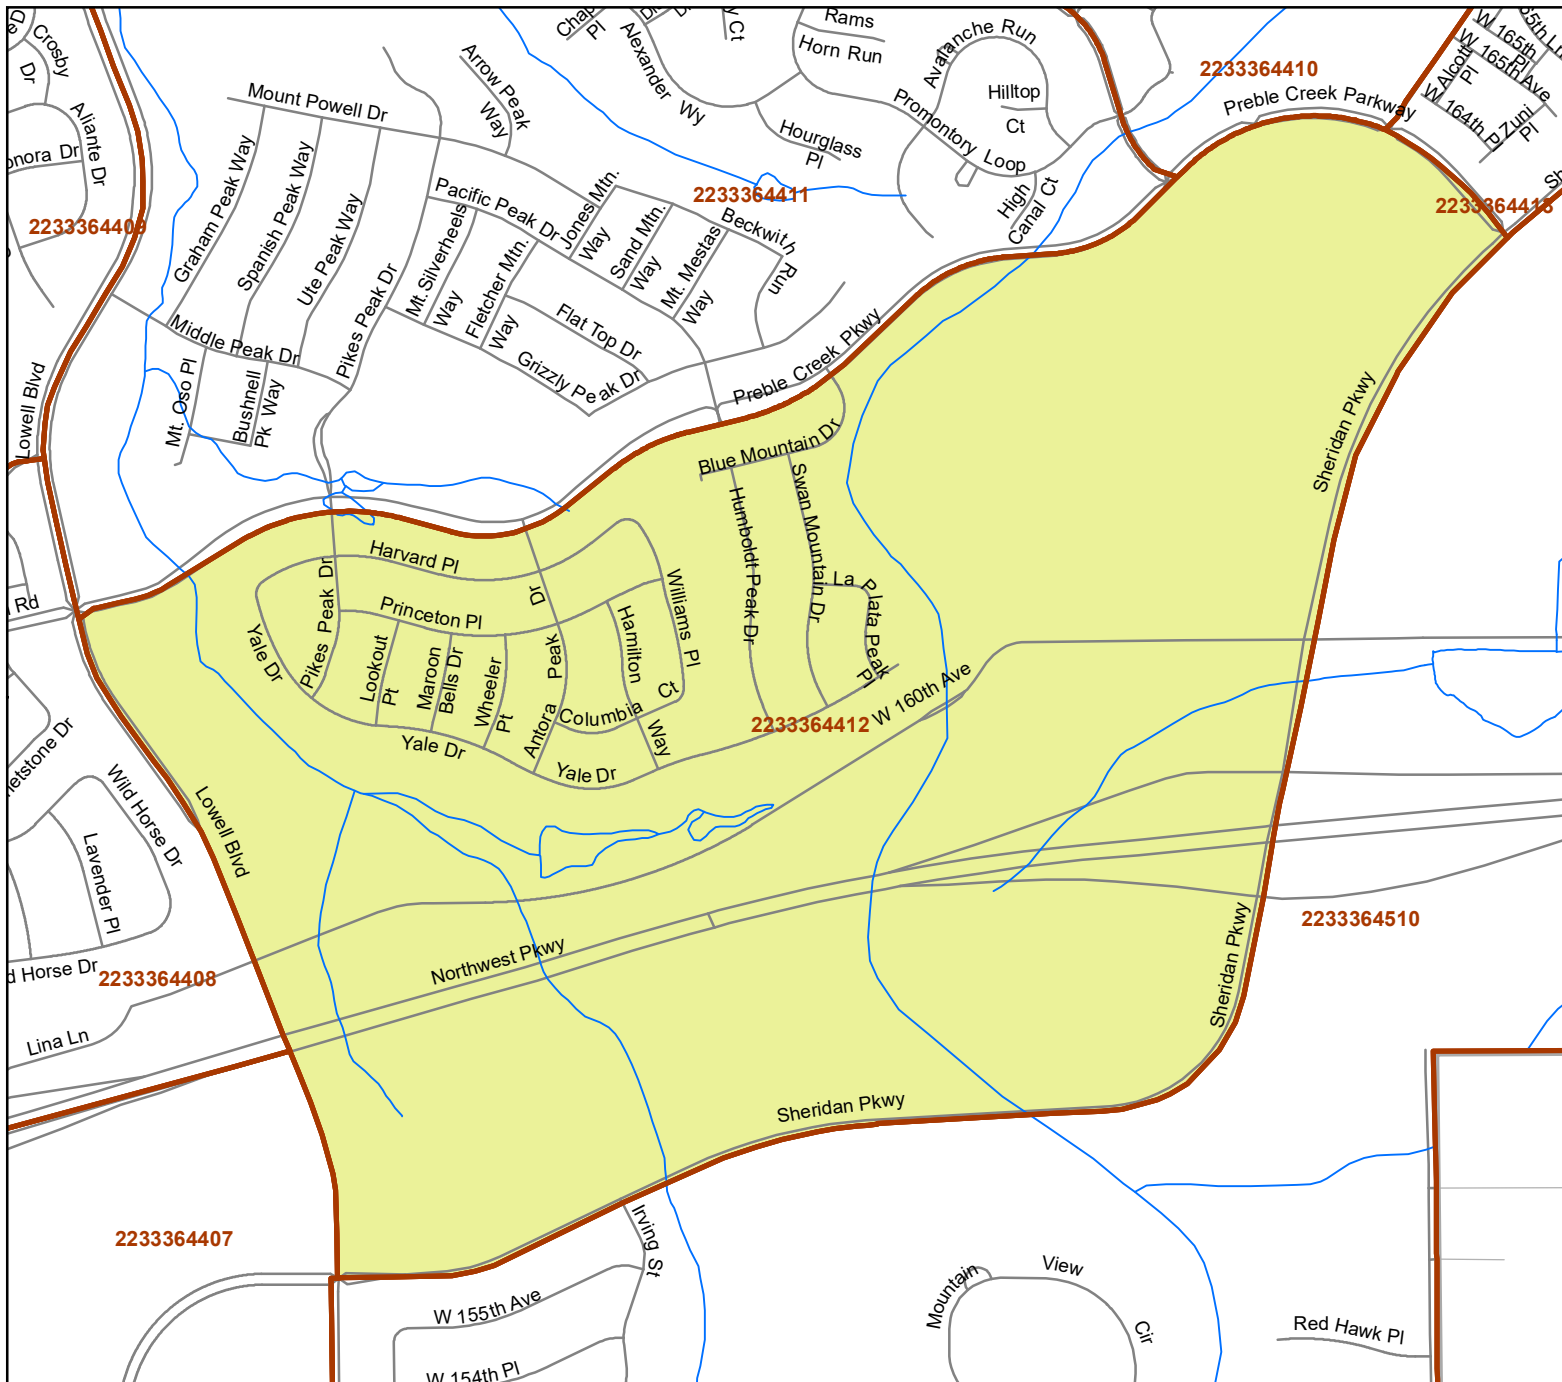

# The City and County of Broomfield Precincts

Official General Election Wards

## Precinct 2233364412

-  Broomfield Limits
-  Broomfield Precincts
- City Council Wards**
-  WARD-1
-  WARD-2
-  WARD-3
-  WARD-4
-  WARD-5

Print Date: 5/5/2021