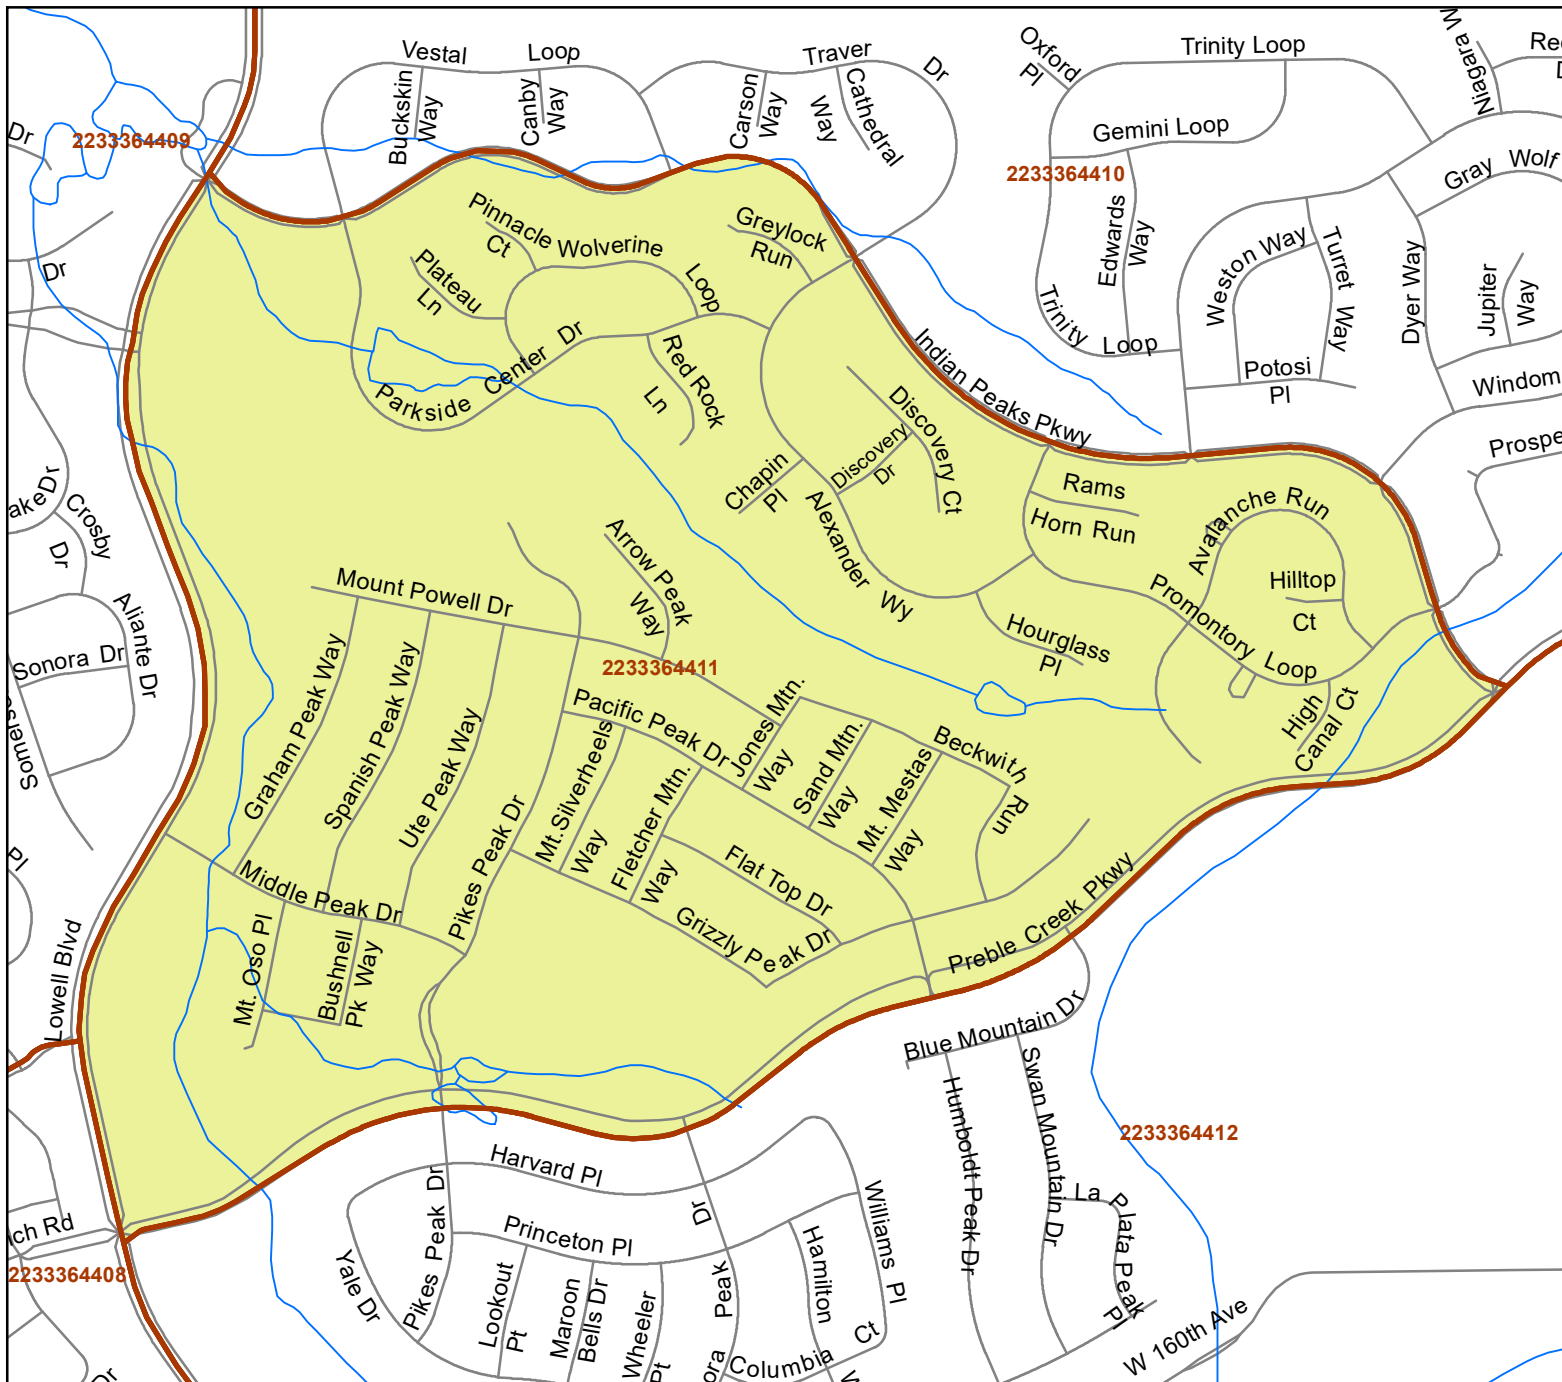

CITY AND COUNTY OF BROOMFIELD

Colorado

The City and County of Broomfield Precincts

Official General Election Wards

Precinct 2233364411

- Broomfield Limits
- Broomfield Precincts
- City Council Wards**
- WARD-1
- WARD-2
- WARD-3
- WARD-4
- WARD-5