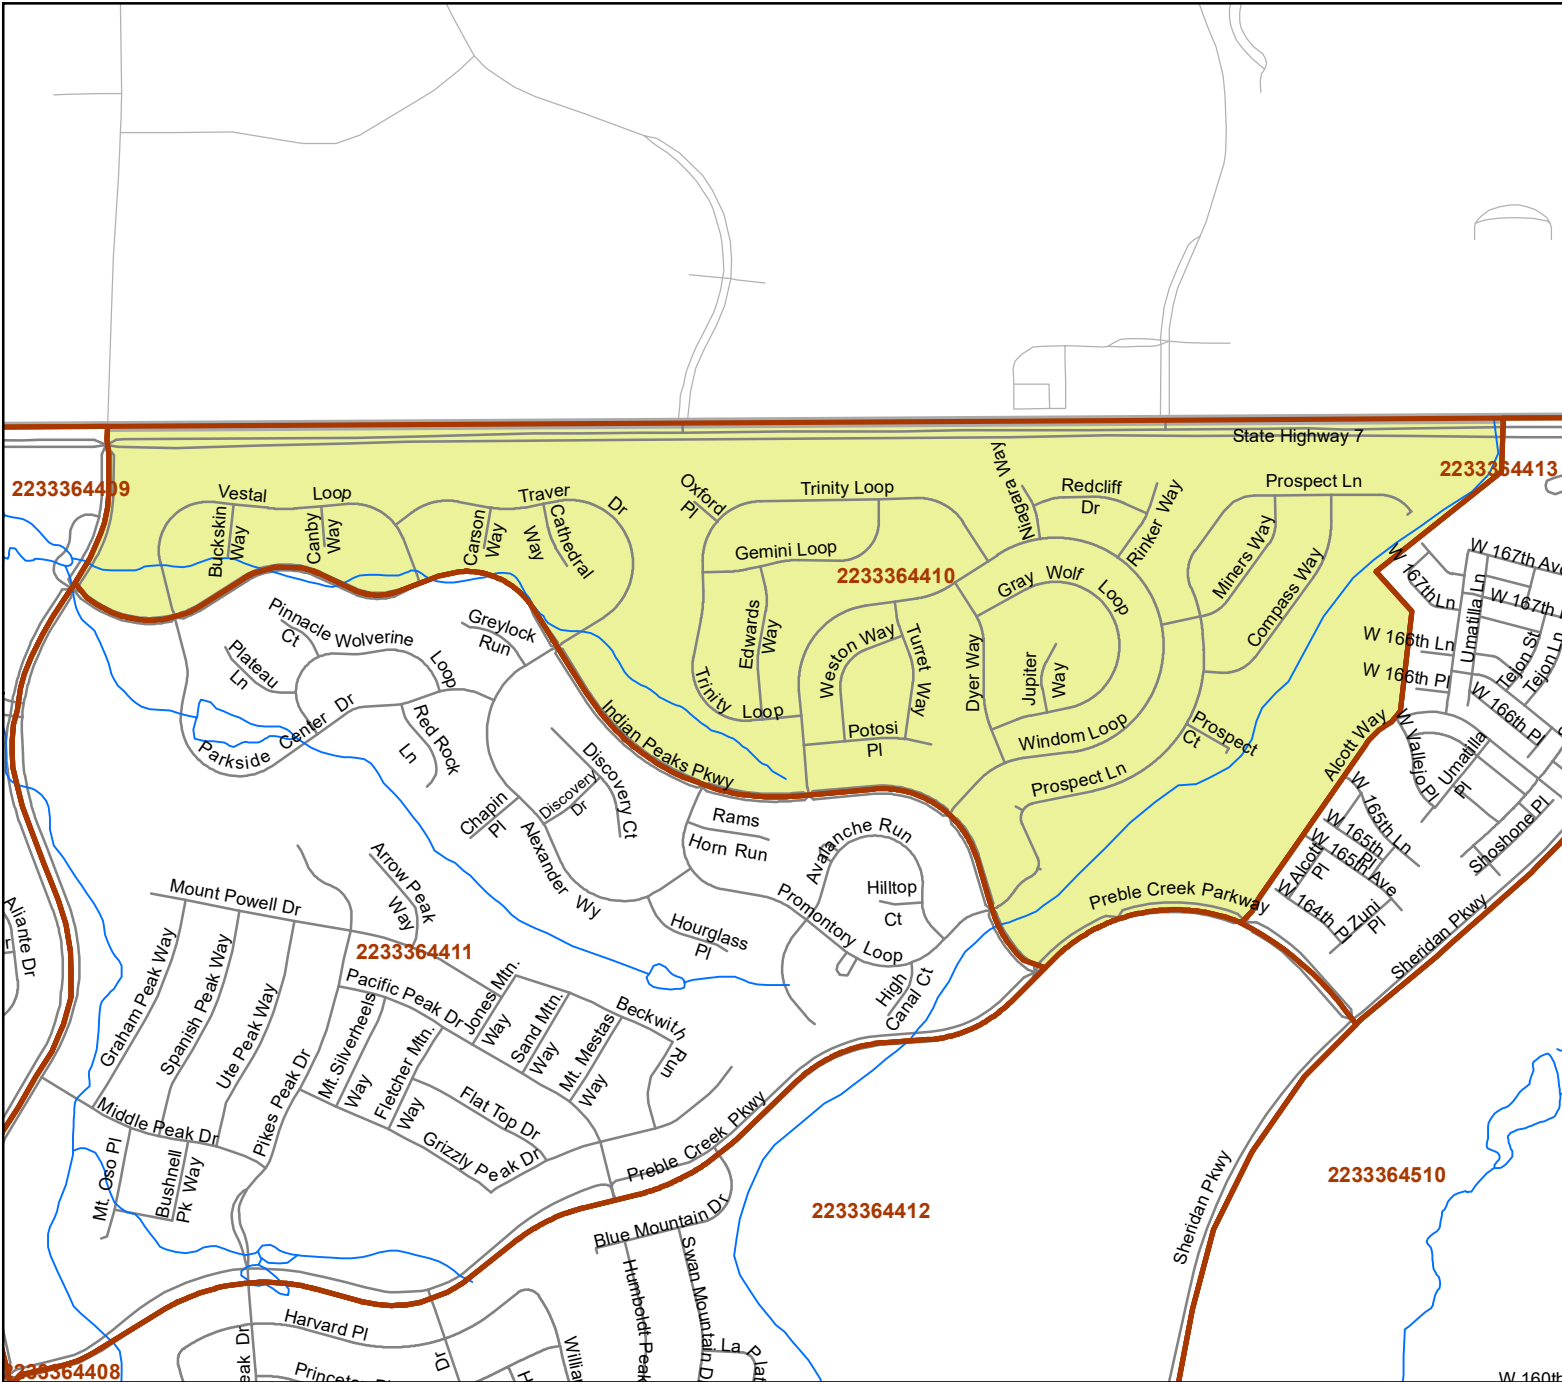

Official General Election Wards

Precinct 2233364410

-  Broomfield Limits
-  Broomfield Precincts
- City Council Wards**
-  WARD-1
-  WARD-2
-  WARD-3
-  WARD-4
-  WARD-5

Print Date: 5/5/2021