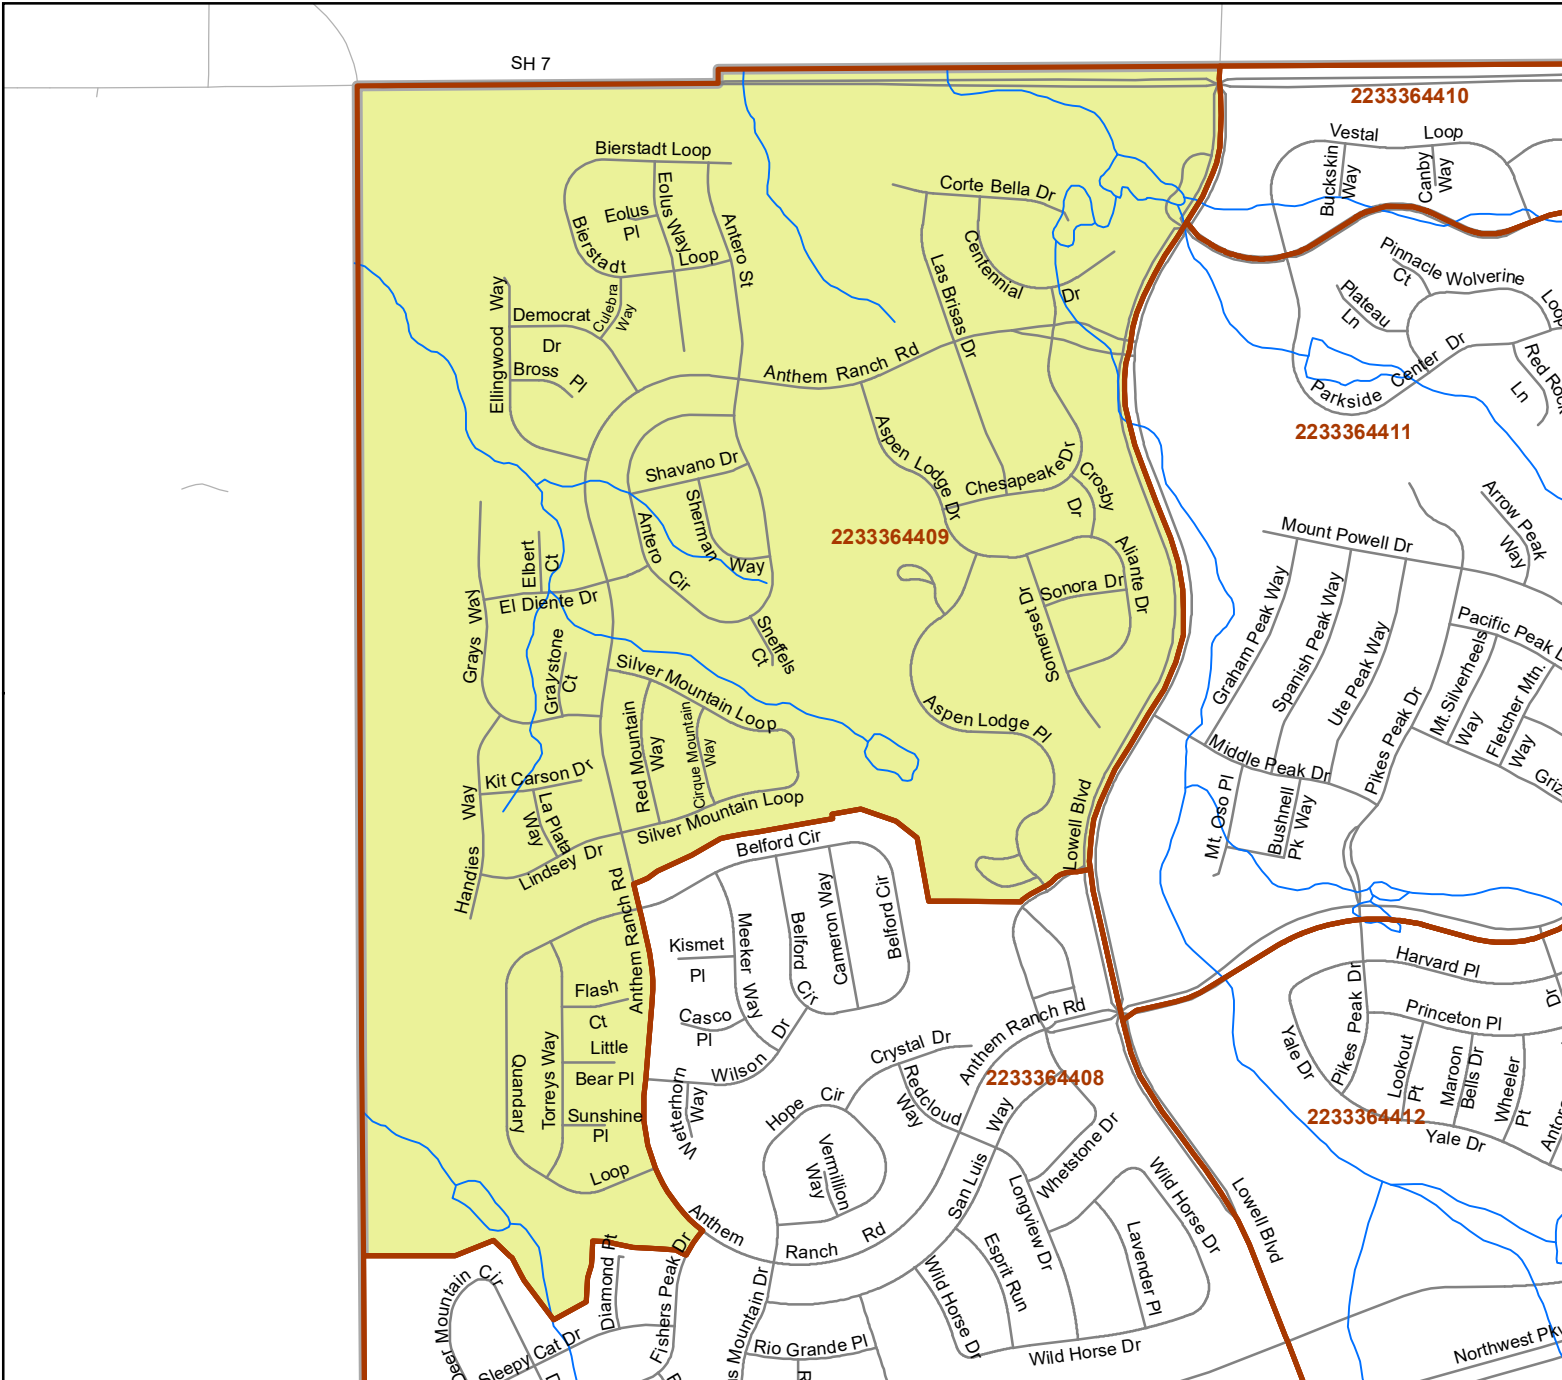

Official General Election Wards

Precinct 2233364409

-  Broomfield Limits
-  Broomfield Precincts
- City Council Wards**
-  WARD-1
-  WARD-2
-  WARD-3
-  WARD-4
-  WARD-5

Print Date: 5/5/2021