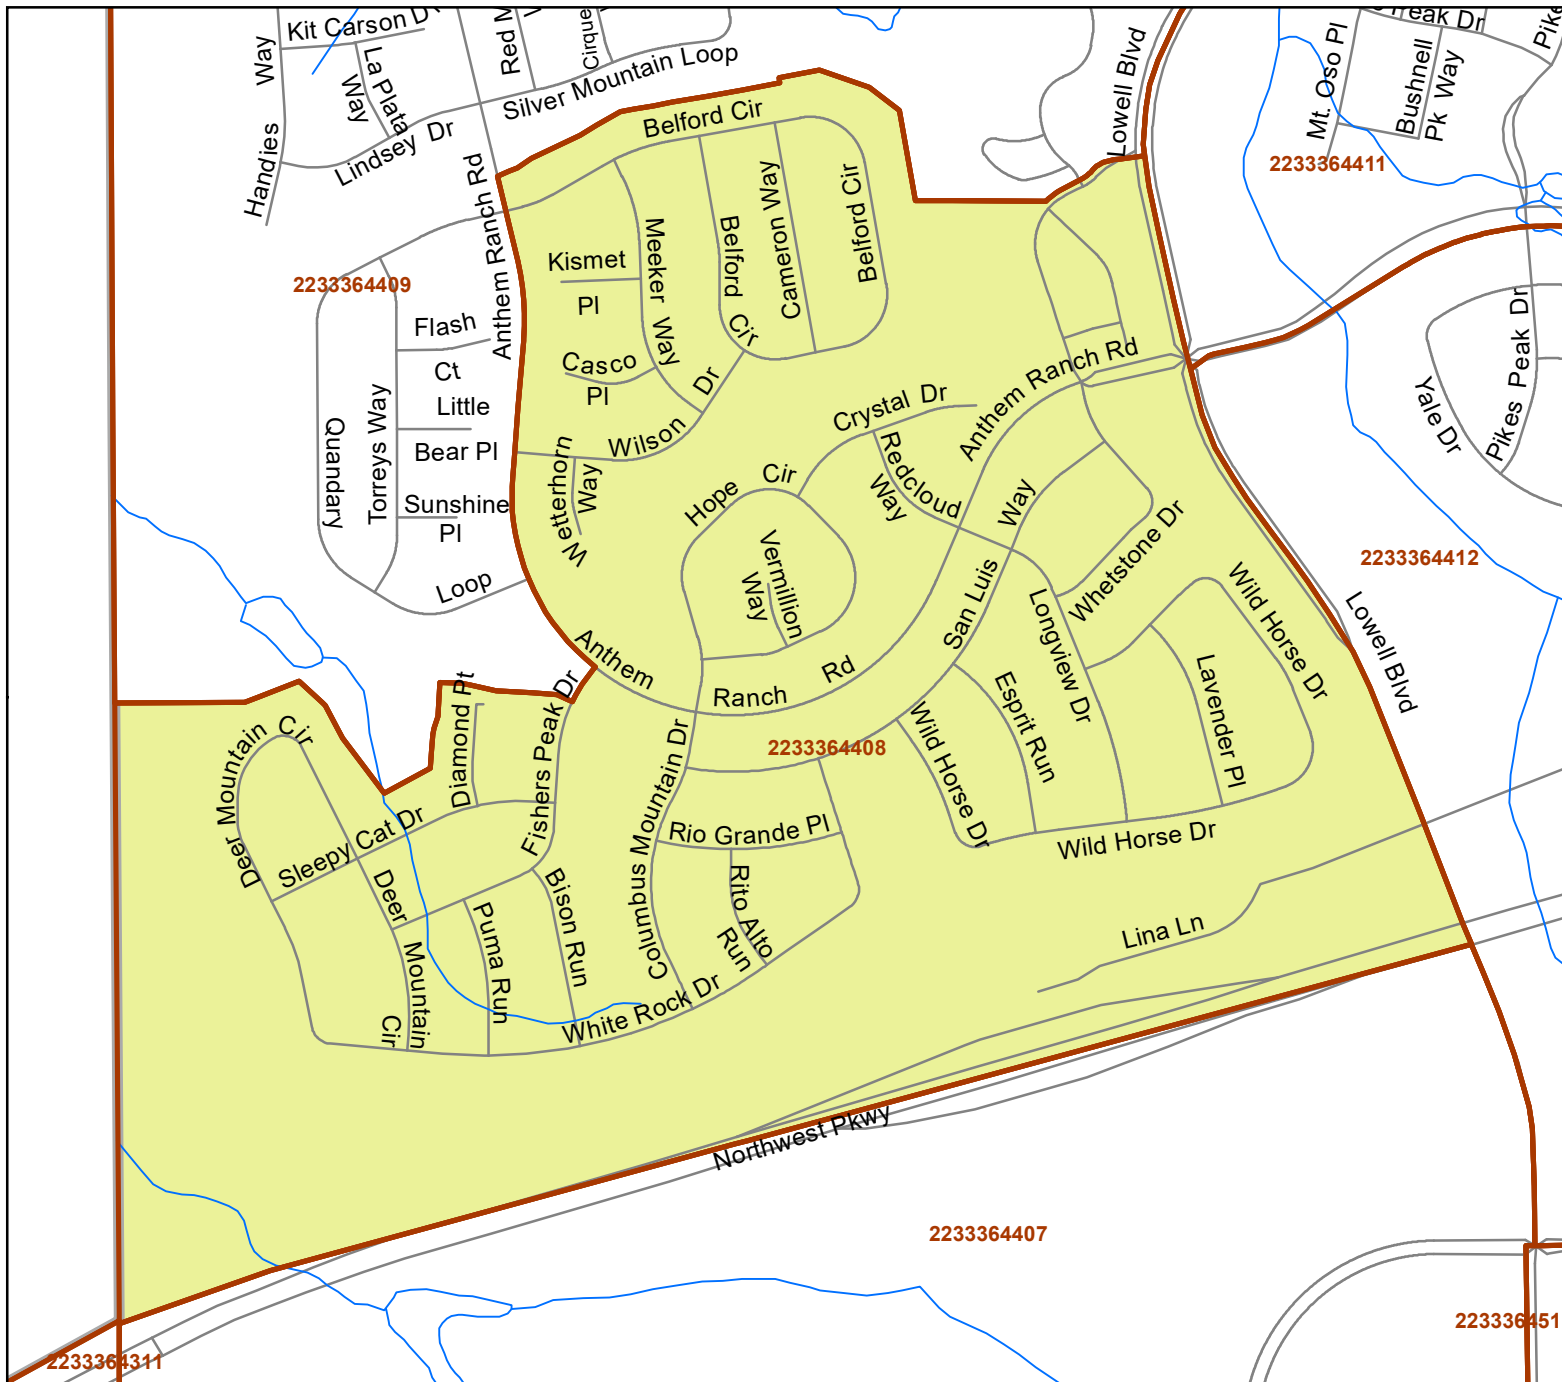

# The City and County of Broomfield Precincts

Official General Election Wards

## Precinct 2233364408

- Broomfield Limits
- Broomfield Precincts
- City Council Wards**
- WARD-1
- WARD-2
- WARD-3
- WARD-4
- WARD-5

Print Date: 5/5/2021