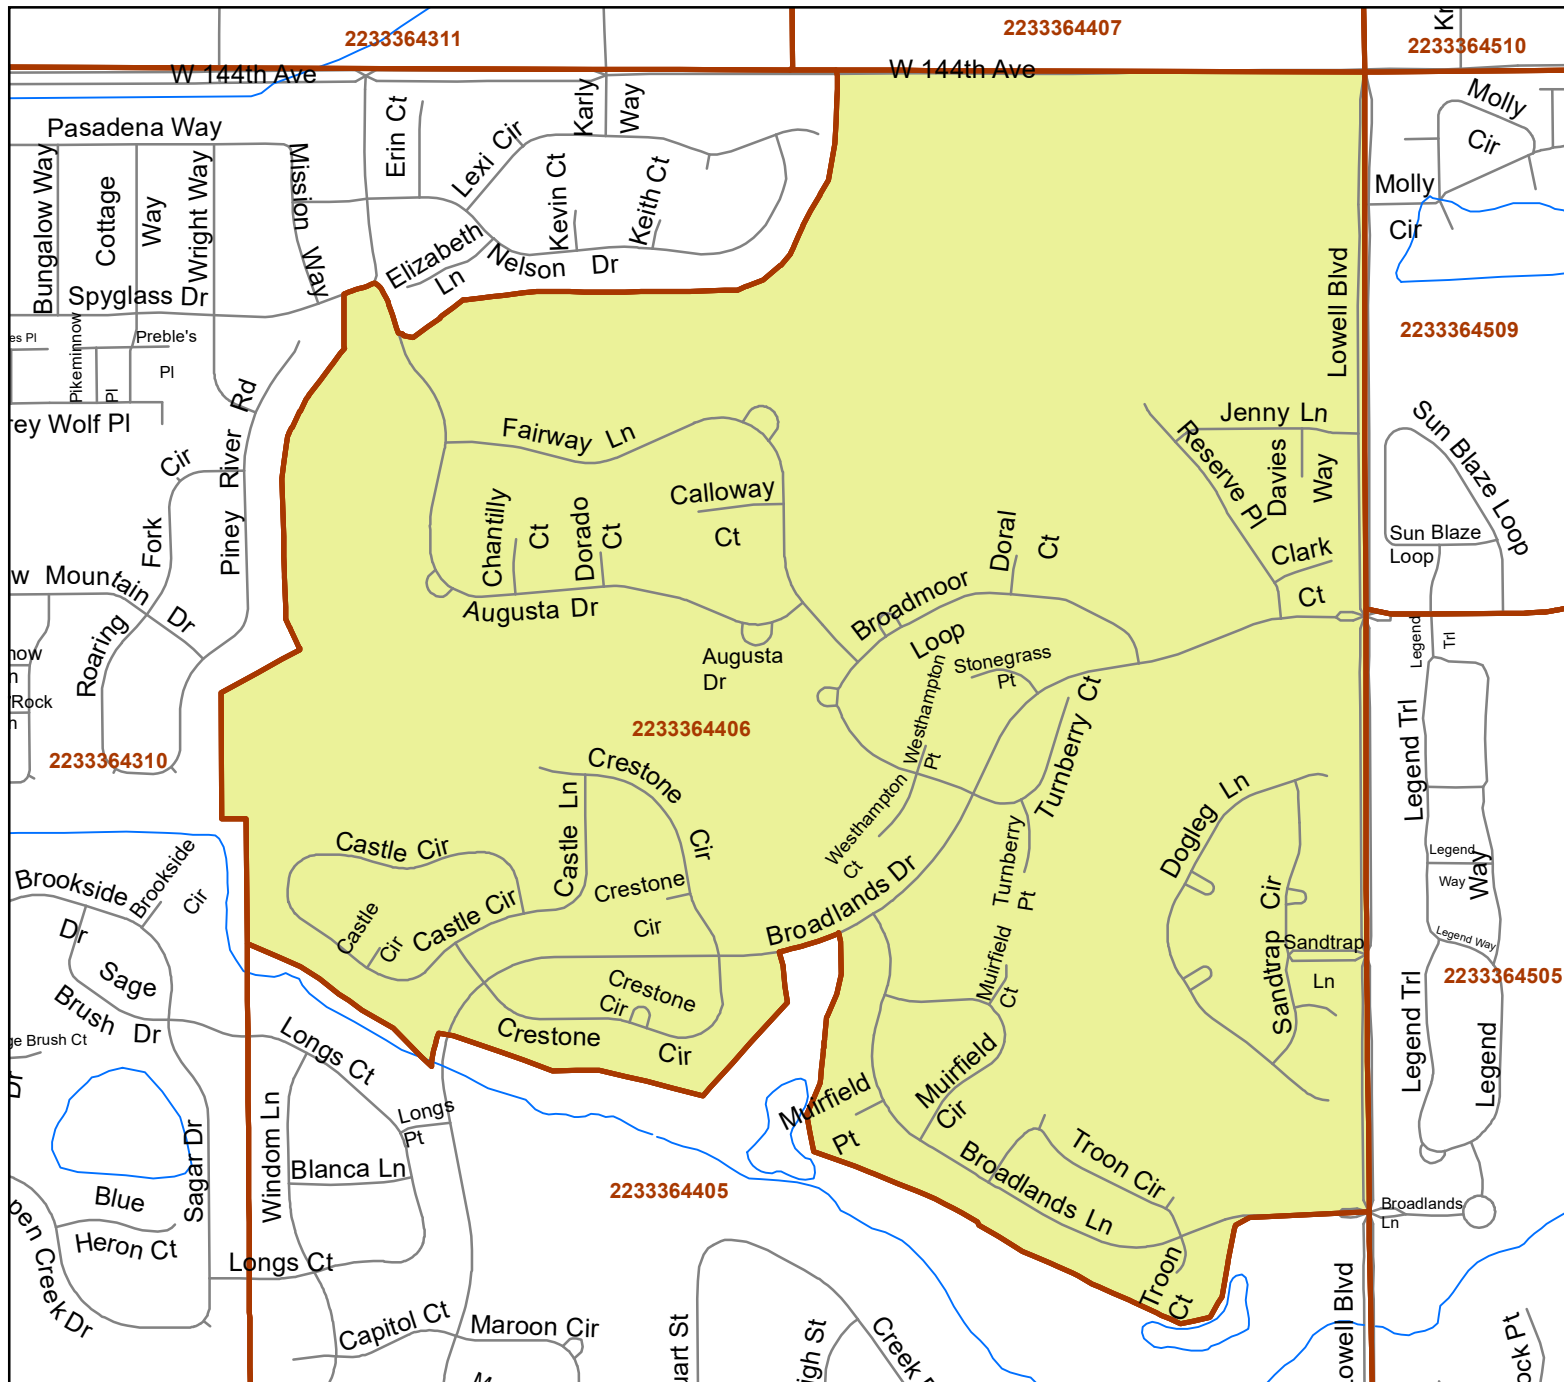

# The City and County of Broomfield Precincts

Official General Election Wards

## Precinct 2233364406

- Broomfield Limits
- Broomfield Precincts
- City Council Wards**
- WARD-1
- WARD-2
- WARD-3
- WARD-4
- WARD-5

Print Date: 5/5/2021