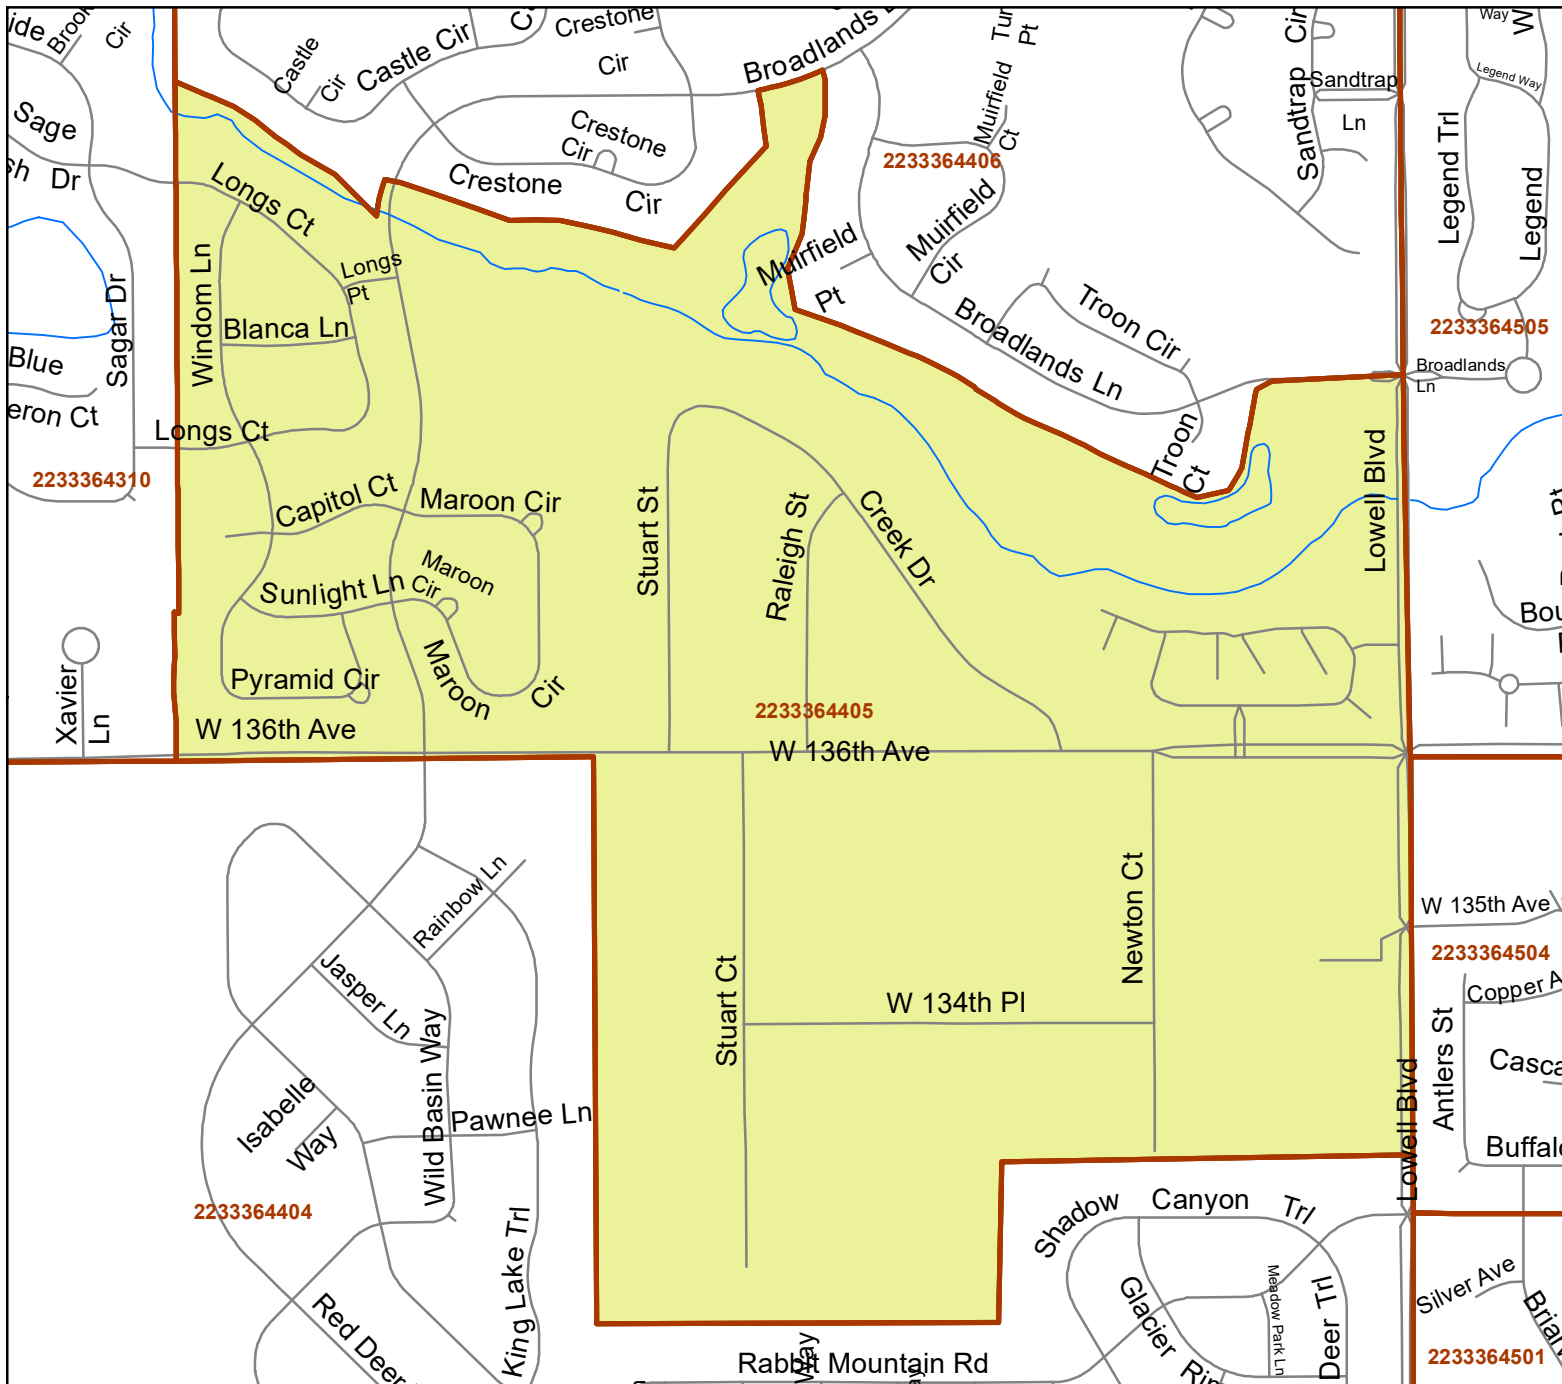

The City and County of Broomfield Precincts

Official General Election Wards

Precinct 2233364405

-  Broomfield Limits
-  Broomfield Precincts
- City Council Wards**
-  WARD-1
-  WARD-2
-  WARD-3
-  WARD-4
-  WARD-5