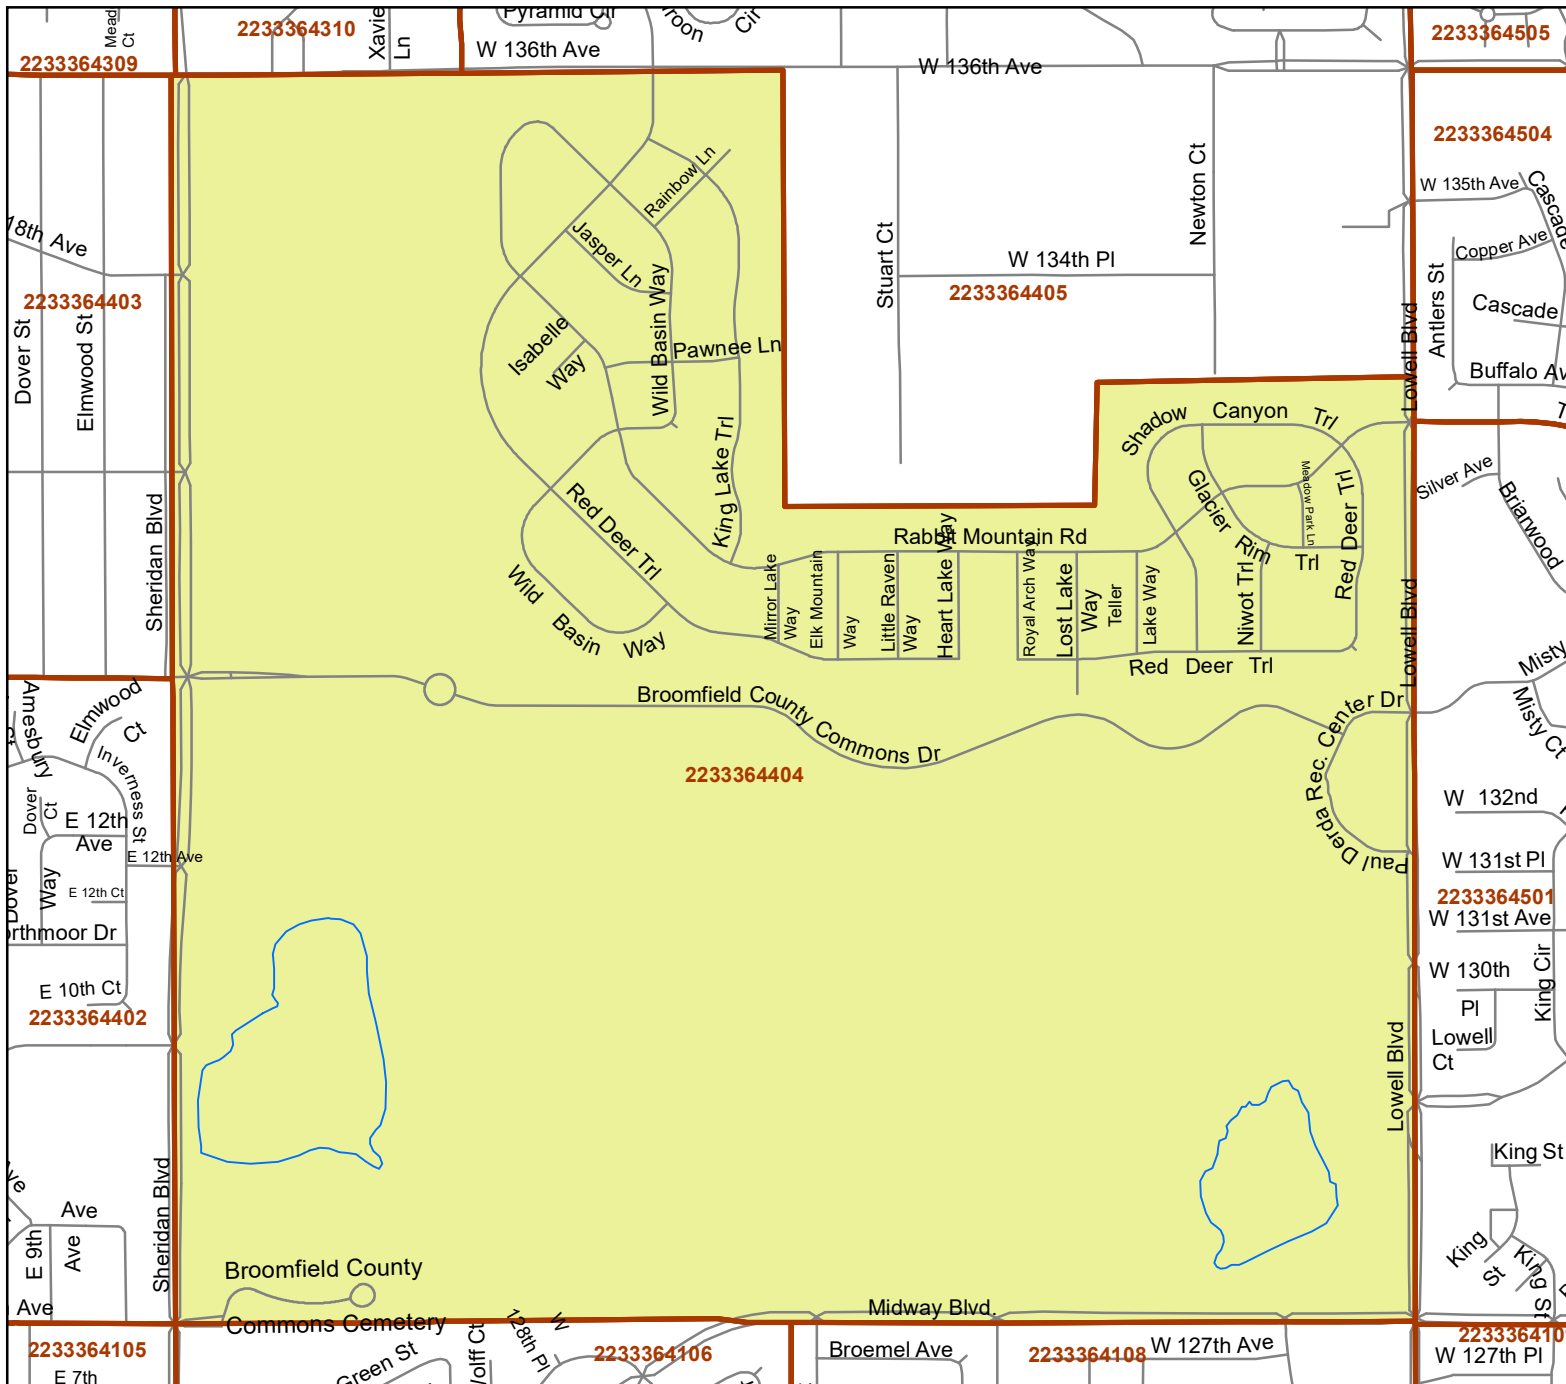

The City and County of Broomfield Precincts

Official General Election Wards

Precinct 2233364404

-  Broomfield Limits
-  Broomfield Precincts
- City Council Wards**
-  WARD-1
-  WARD-2
-  WARD-3
-  WARD-4
-  WARD-5