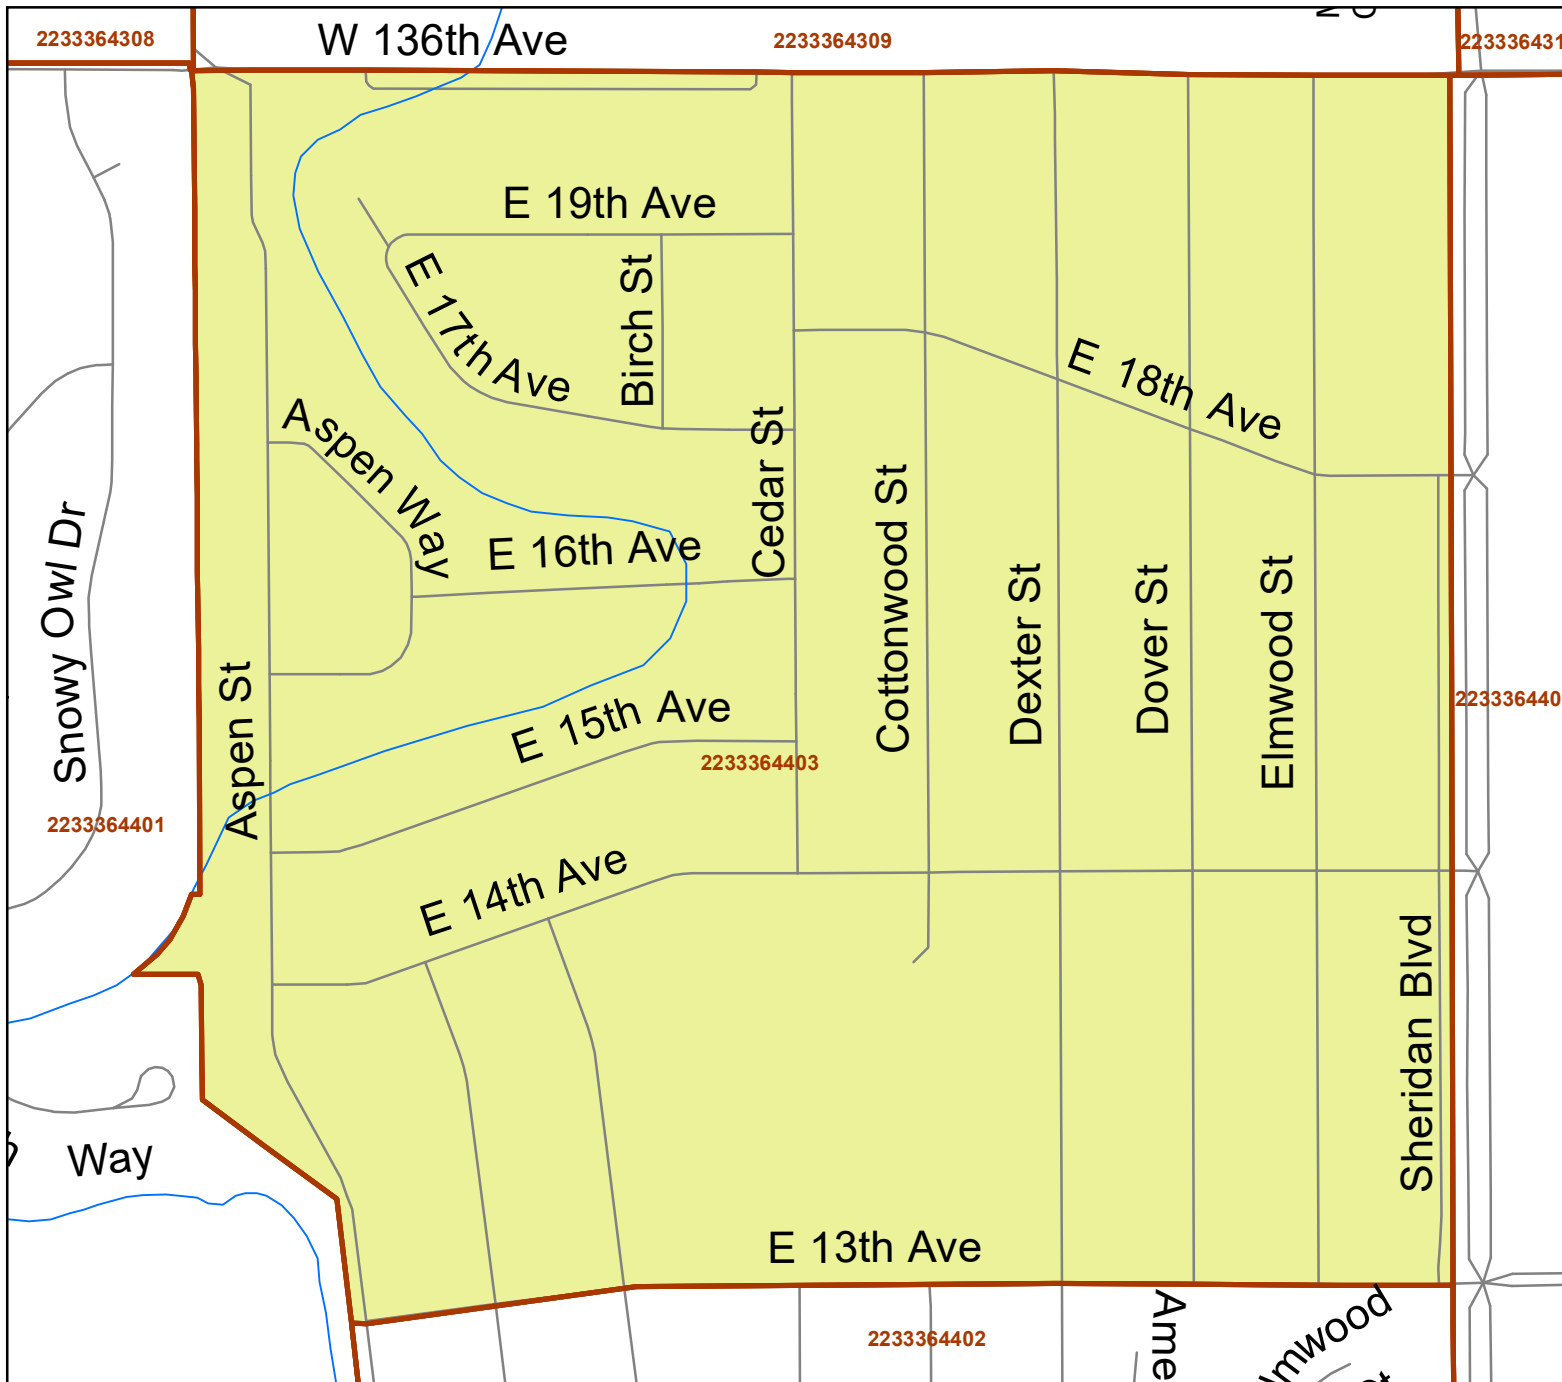

CITY AND COUNTY OF
BROOMFIELD

Colorado

The City and County of Broomfield Precincts

Official General Election Wards

Precinct 2233364403

-  Broomfield Limits
-  Broomfield Precincts
- City Council Wards**
-  WARD-1
-  WARD-2
-  WARD-3
-  WARD-4
-  WARD-5