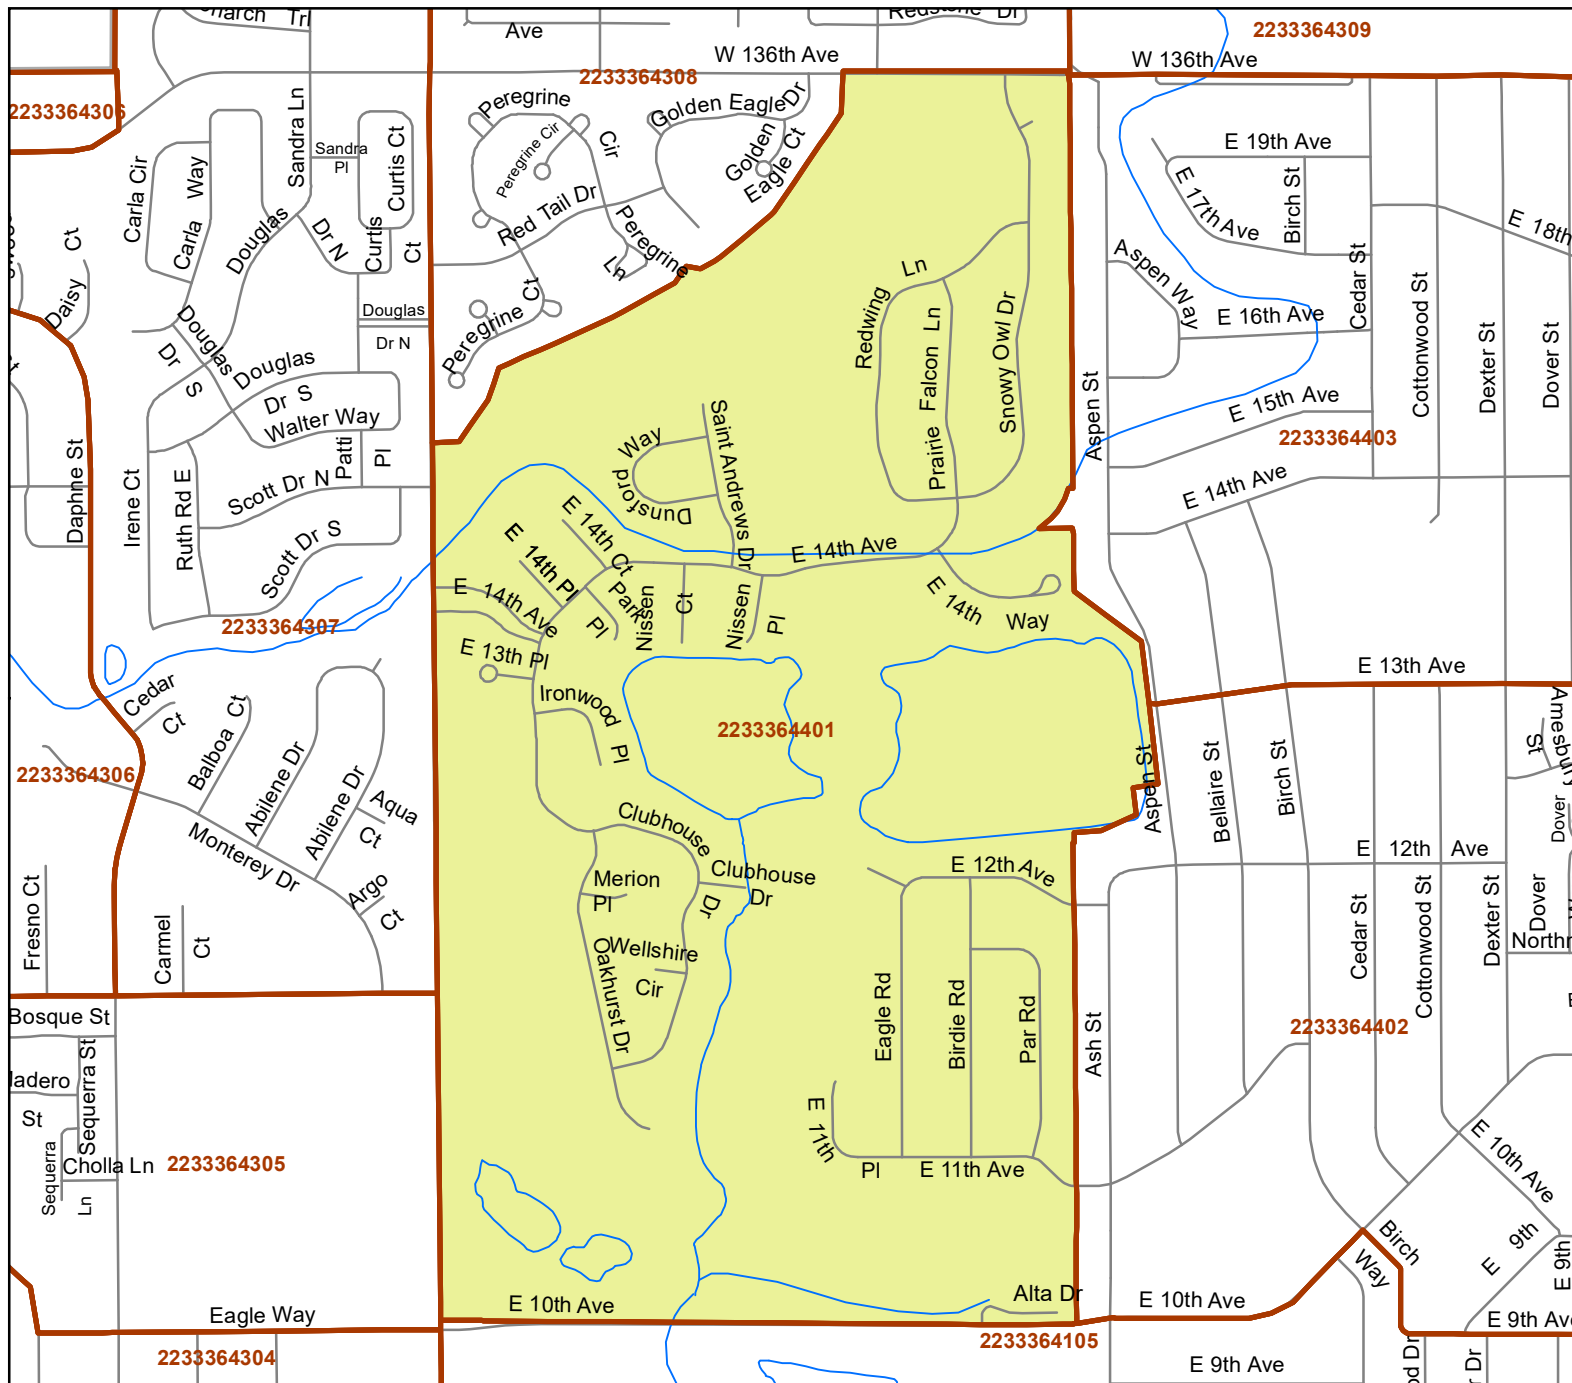

The City and County of Broomfield Precincts

Official General Election Wards

Precinct 2233364401

- Broomfield Limits
- Broomfield Precincts
- City Council Wards**
- WARD-1
- WARD-2
- WARD-3
- WARD-4
- WARD-5