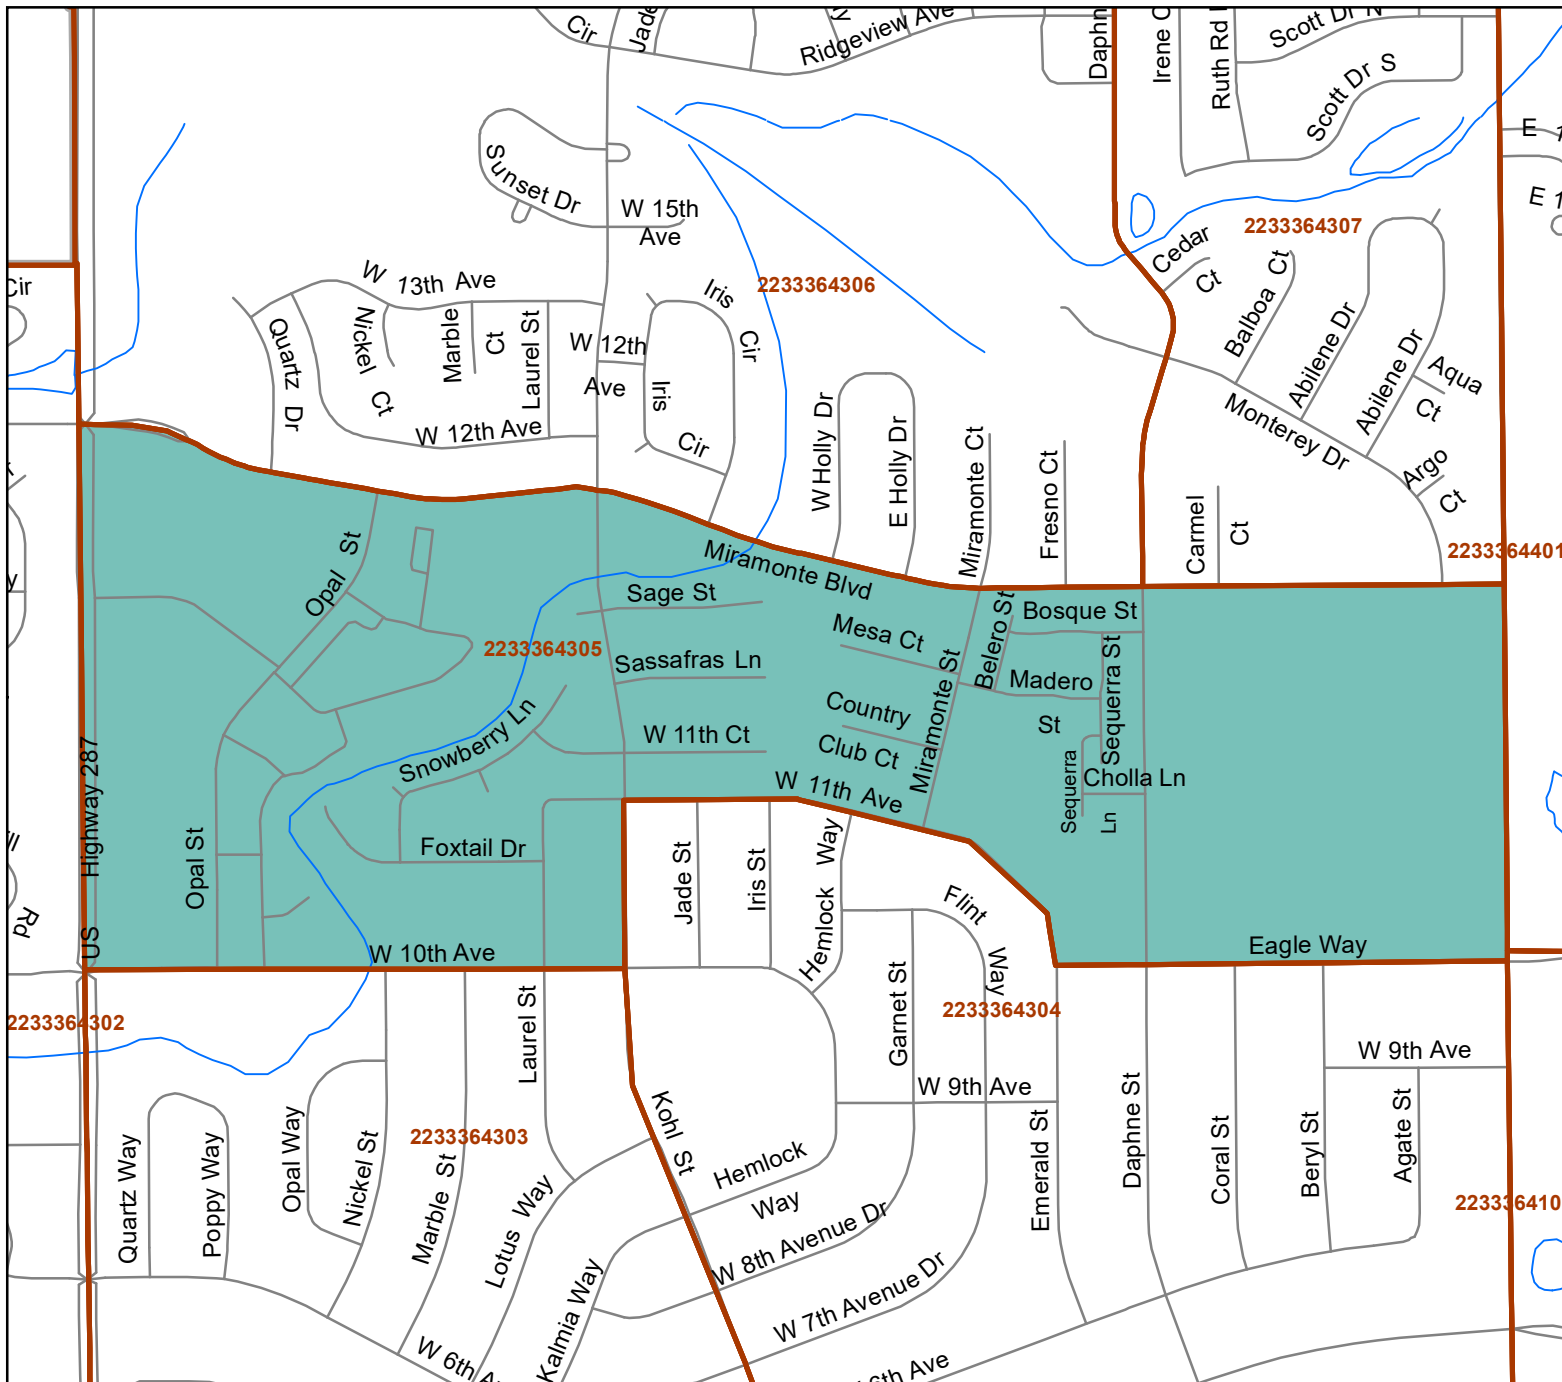

The City and County of Broomfield Precincts

Official General Election Wards

Precinct 2233364305

- Broomfield Limits
- Broomfield Precincts
- City Council Wards**
- WARD-1
- WARD-2
- WARD-3
- WARD-4
- WARD-5