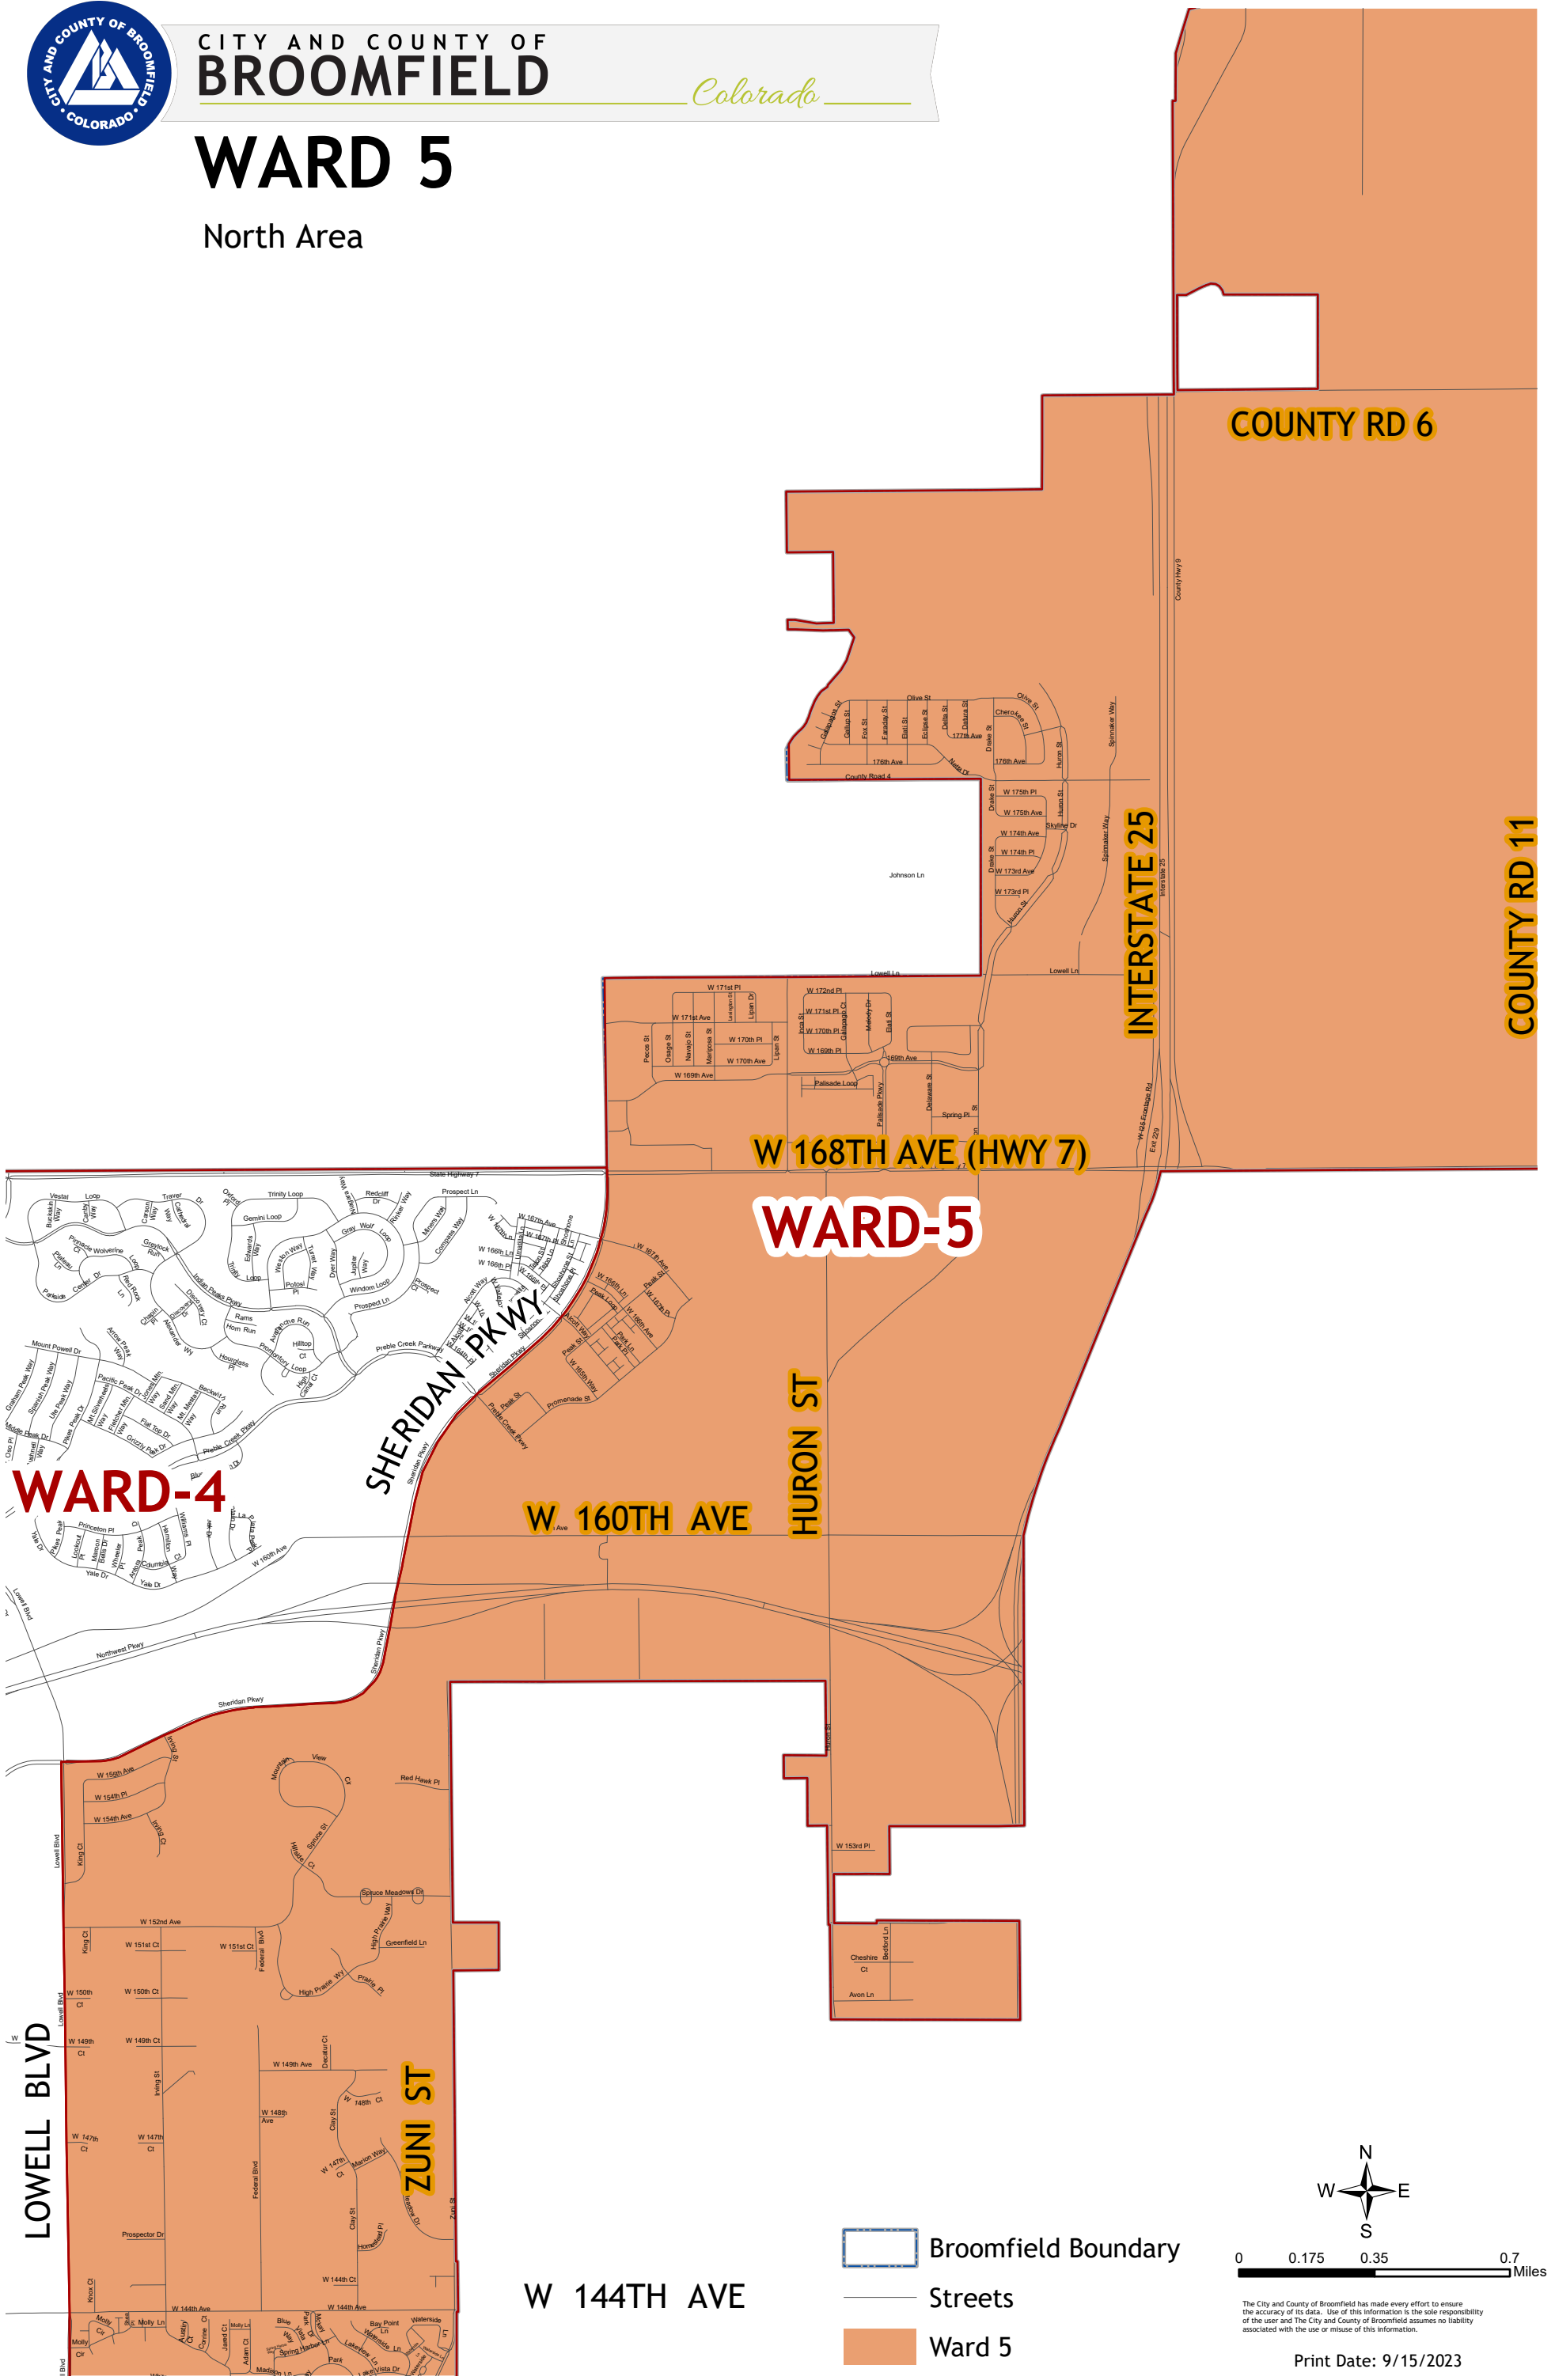

CITY AND COUNTY OF
BROOMFIELD

Colorado

WARD 5

North Area

COUNTY RD 6

INTERSTATE 25

COUNTY RD 11

W 168TH AVE (HWY 7)

WARD-5

W 160TH AVE

HURON ST

SHERIDAN PKWY

WARD-4

LOWELL BLVD

ZUNI ST

W 144TH AVE

- Broomfield Boundary
- Streets
- Ward 5

Print Date: 9/15/2023