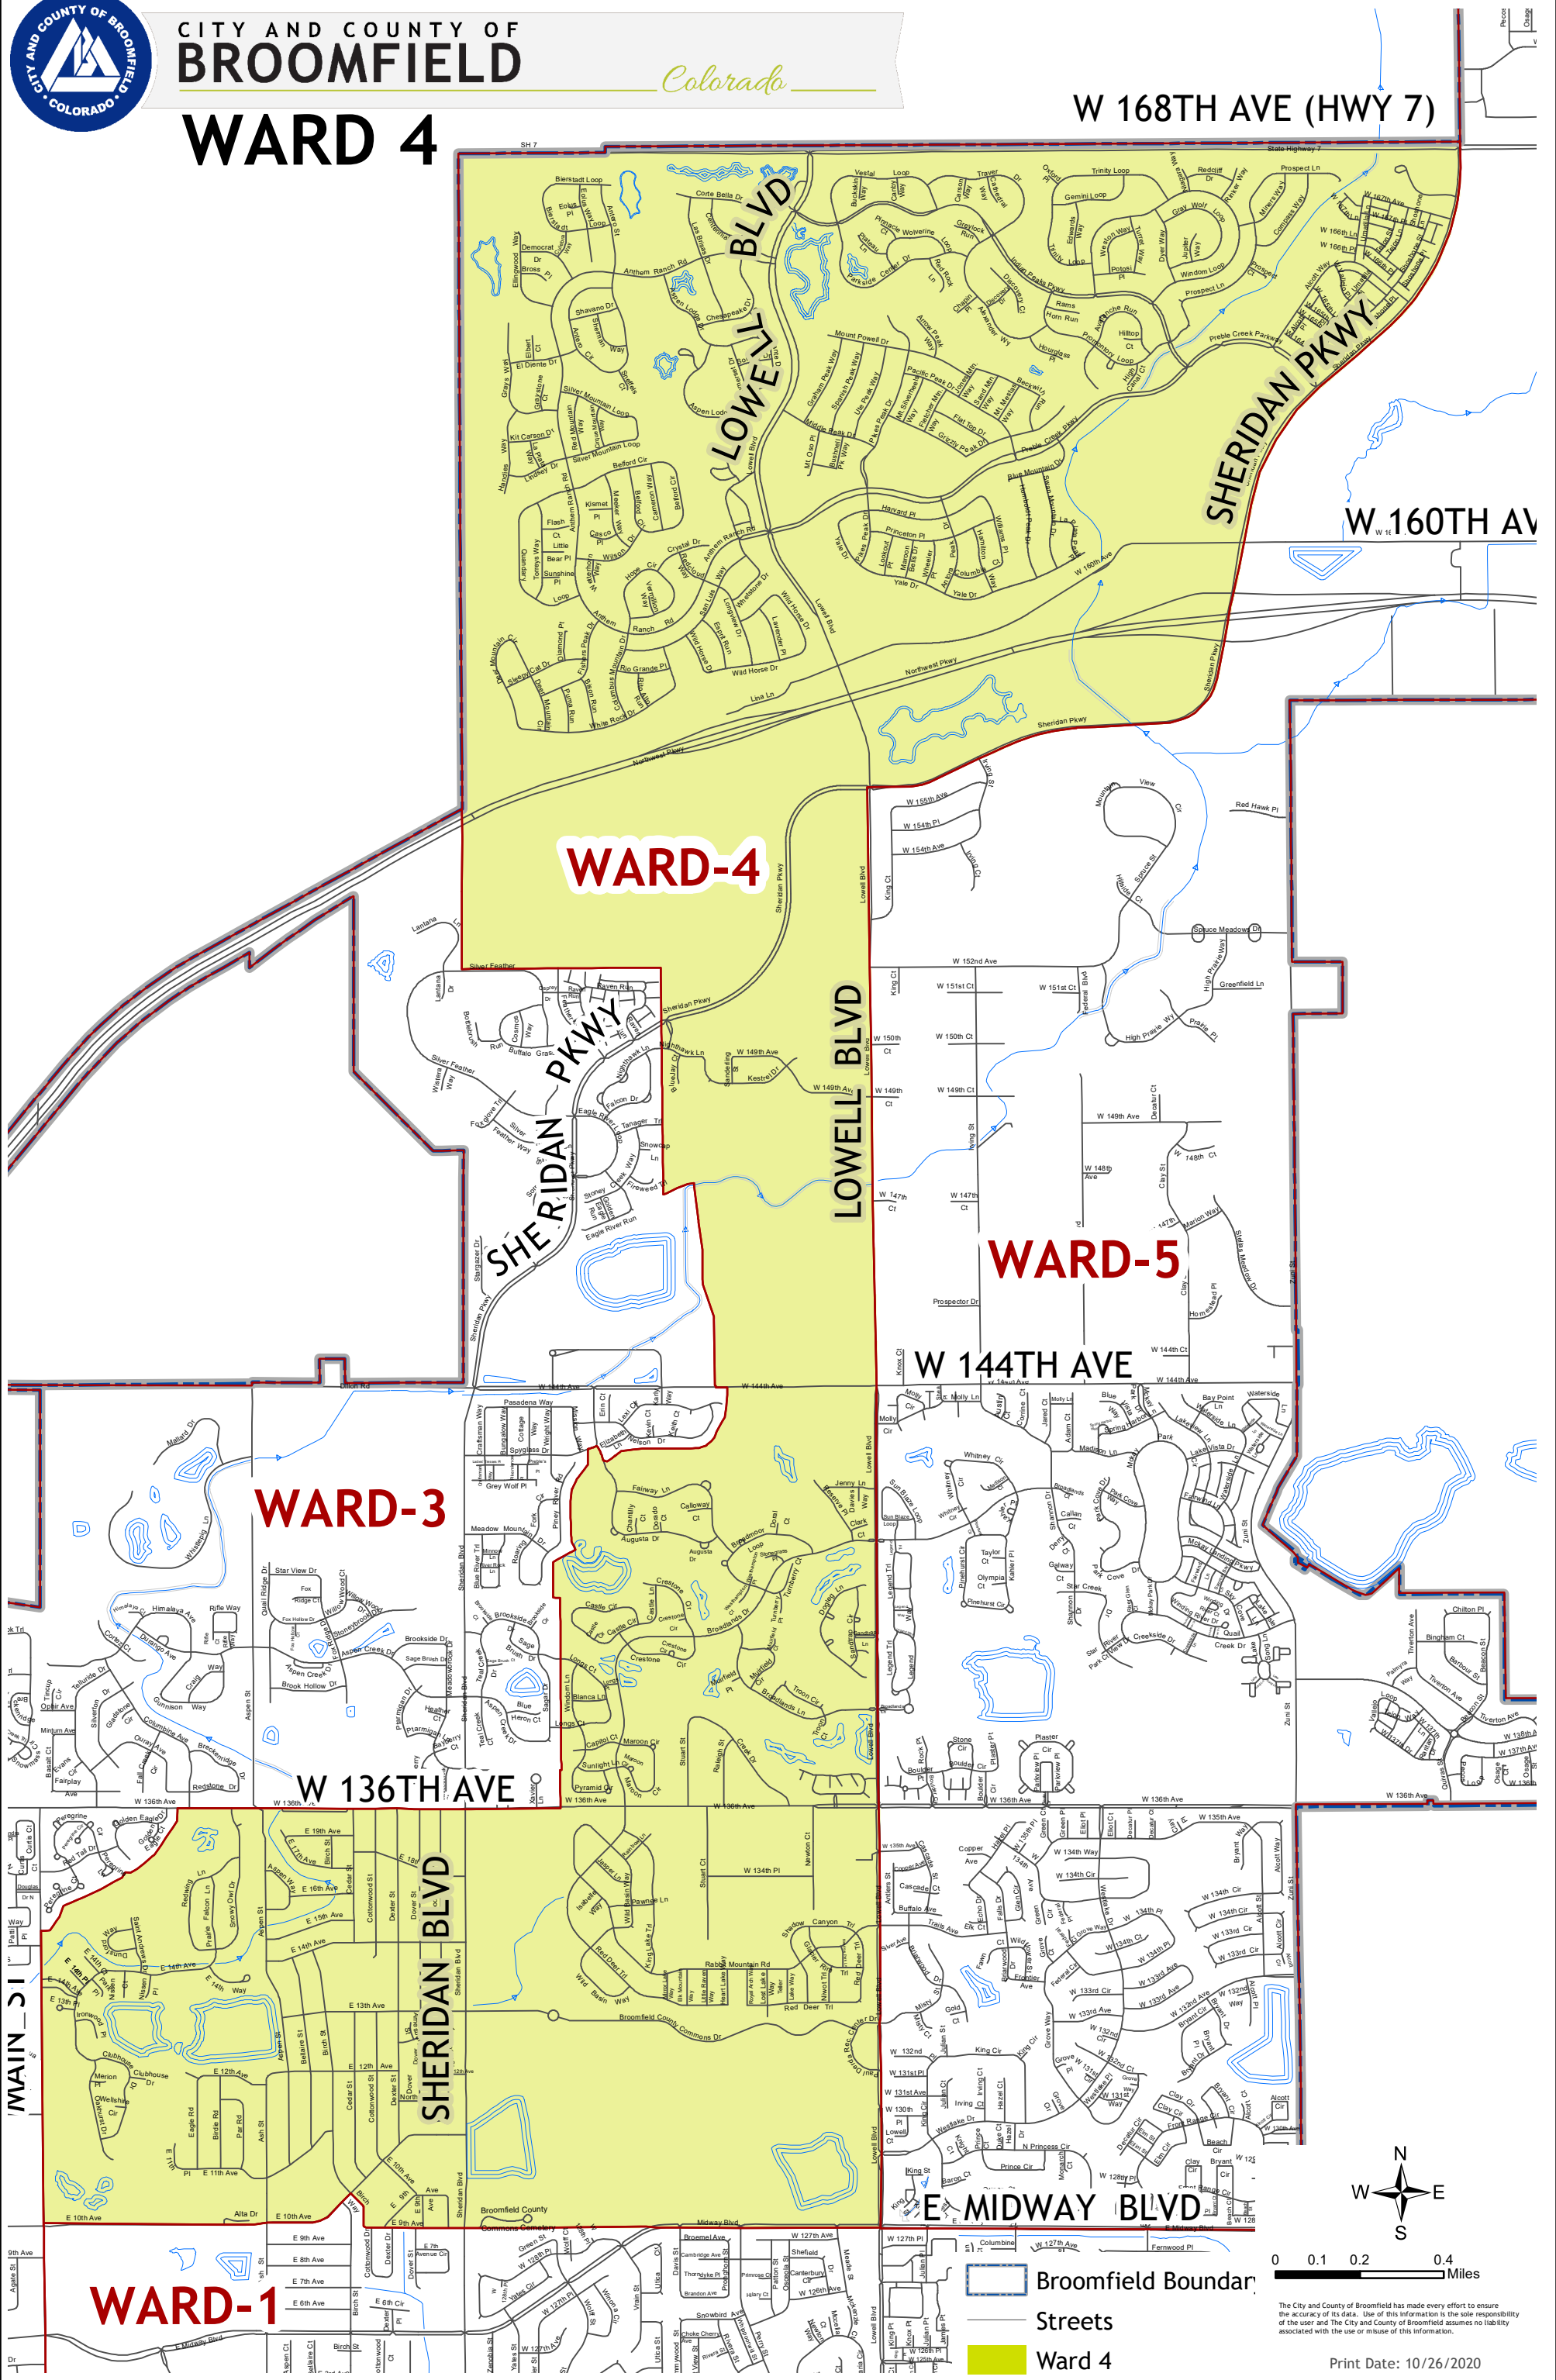

CITY AND COUNTY OF BROOMFIELD

Colorado

WARD 4

W 168TH AVE (HWY 7)

WARD-4

WARD-5

WARD-3

WARD-1

0 0.1 0.2 0.4 Miles

- Broomfield Boundary
- Streets
- Ward 4

Print Date: 10/26/2020