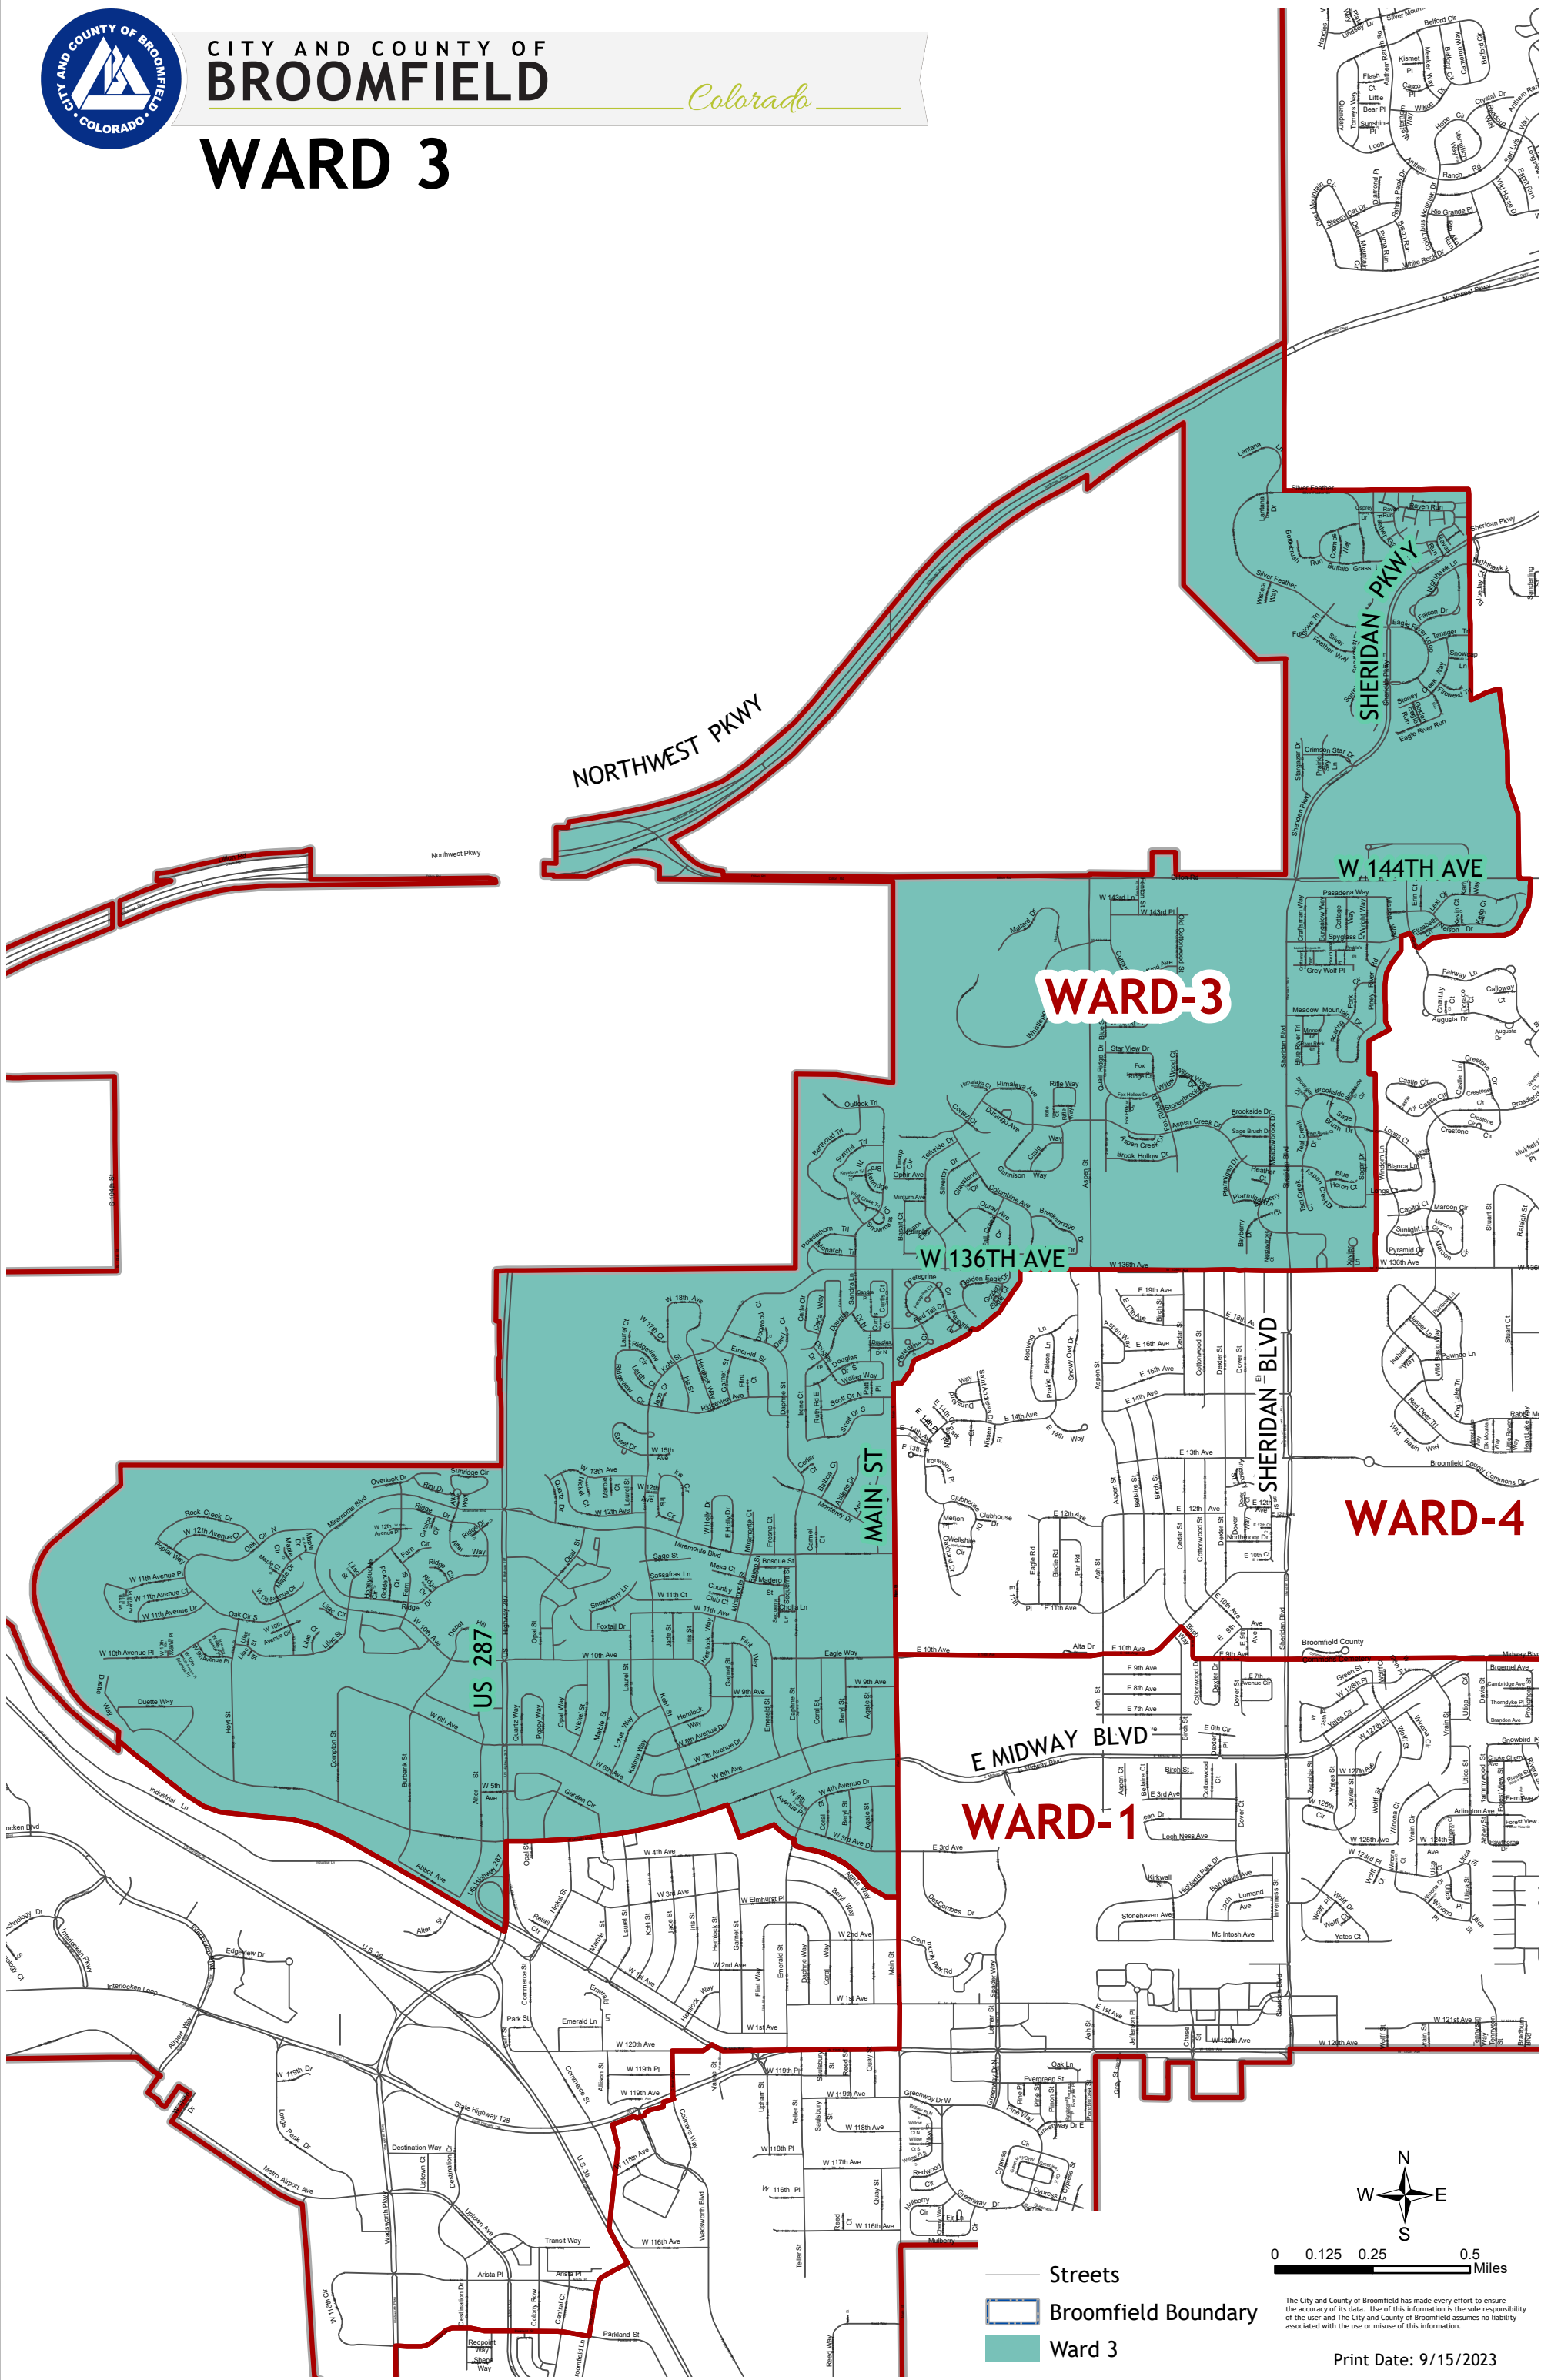

CITY AND COUNTY OF
BROOMFIELD

Colorado

WARD 3

WARD-3

WARD-4

WARD-1

0 0.125 0.25 0.5 Miles

- Streets
- Broomfield Boundary
- Ward 3

Print Date: 9/15/2023