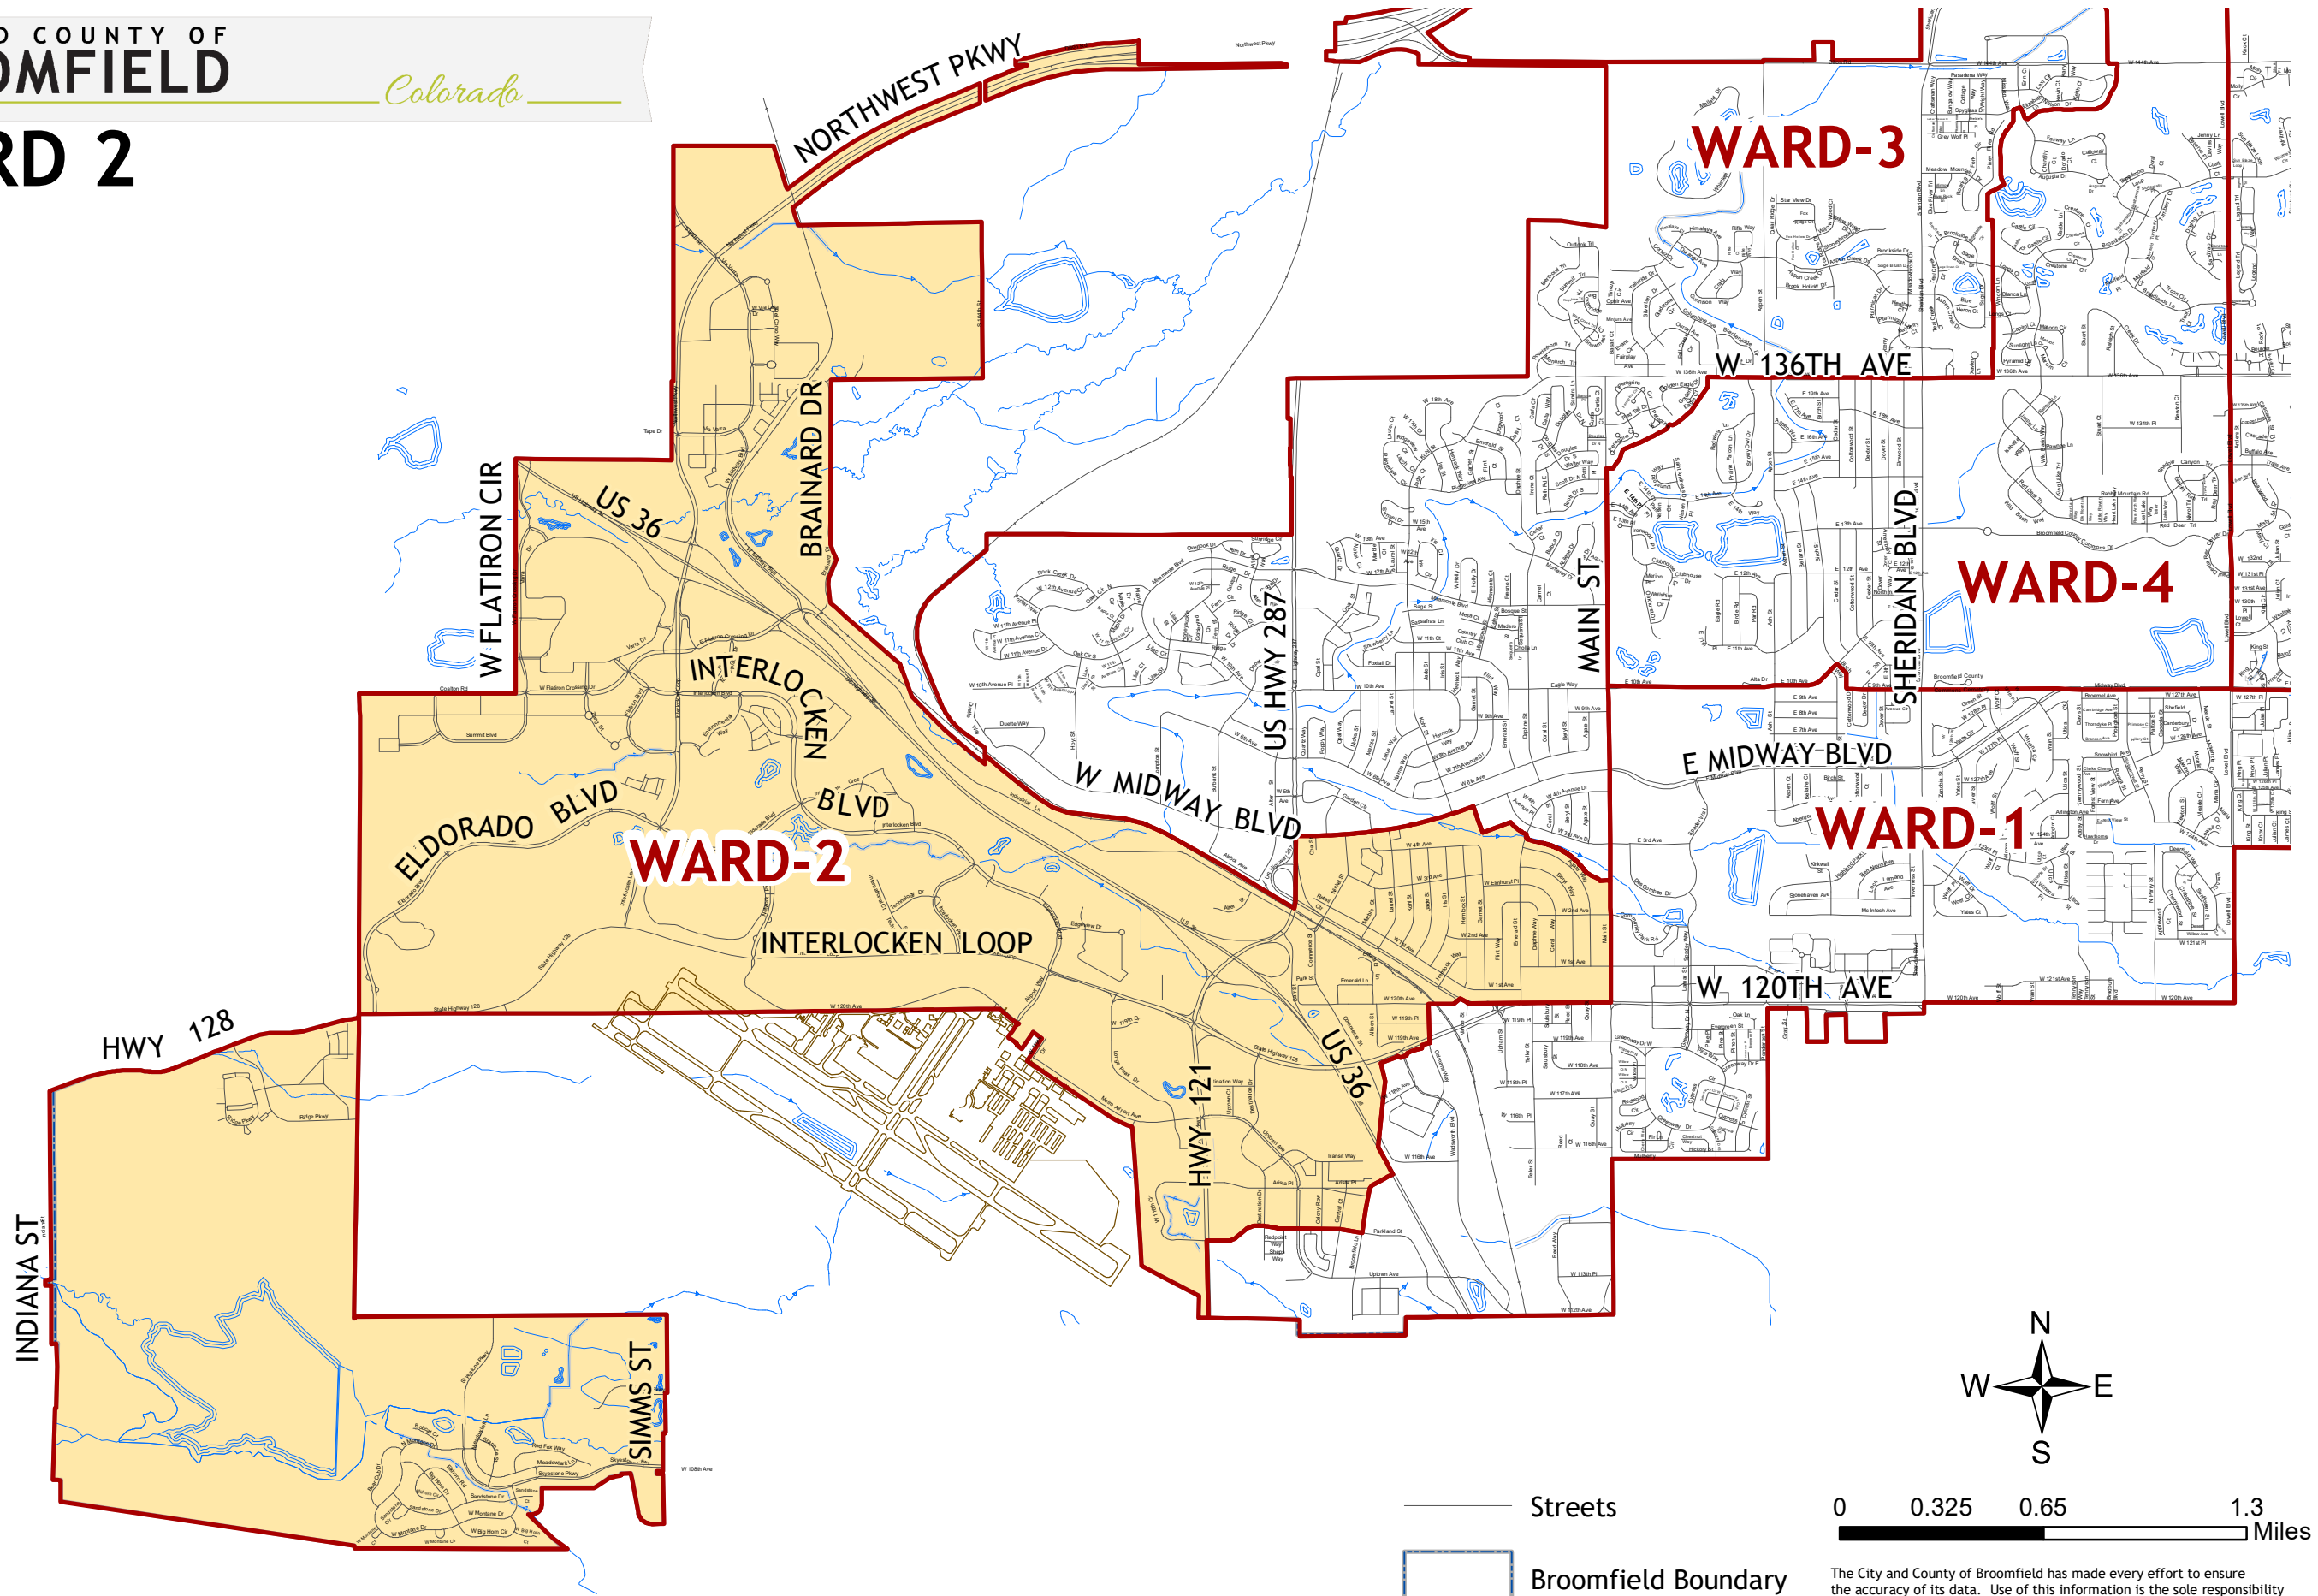

CITY AND COUNTY OF  
**BROOMFIELD**

*Colorado*

# WARD 2

-  Streets
-  Broomfield Boundary
-  Ward 2

0 0.325 0.65 1.3  
Miles

The City and County of Broomfield has made every effort to ensure the accuracy of its data. Use of this information is the sole responsibility of the user and The City and County of Broomfield assumes no liability associated with the use or misuse of this information.