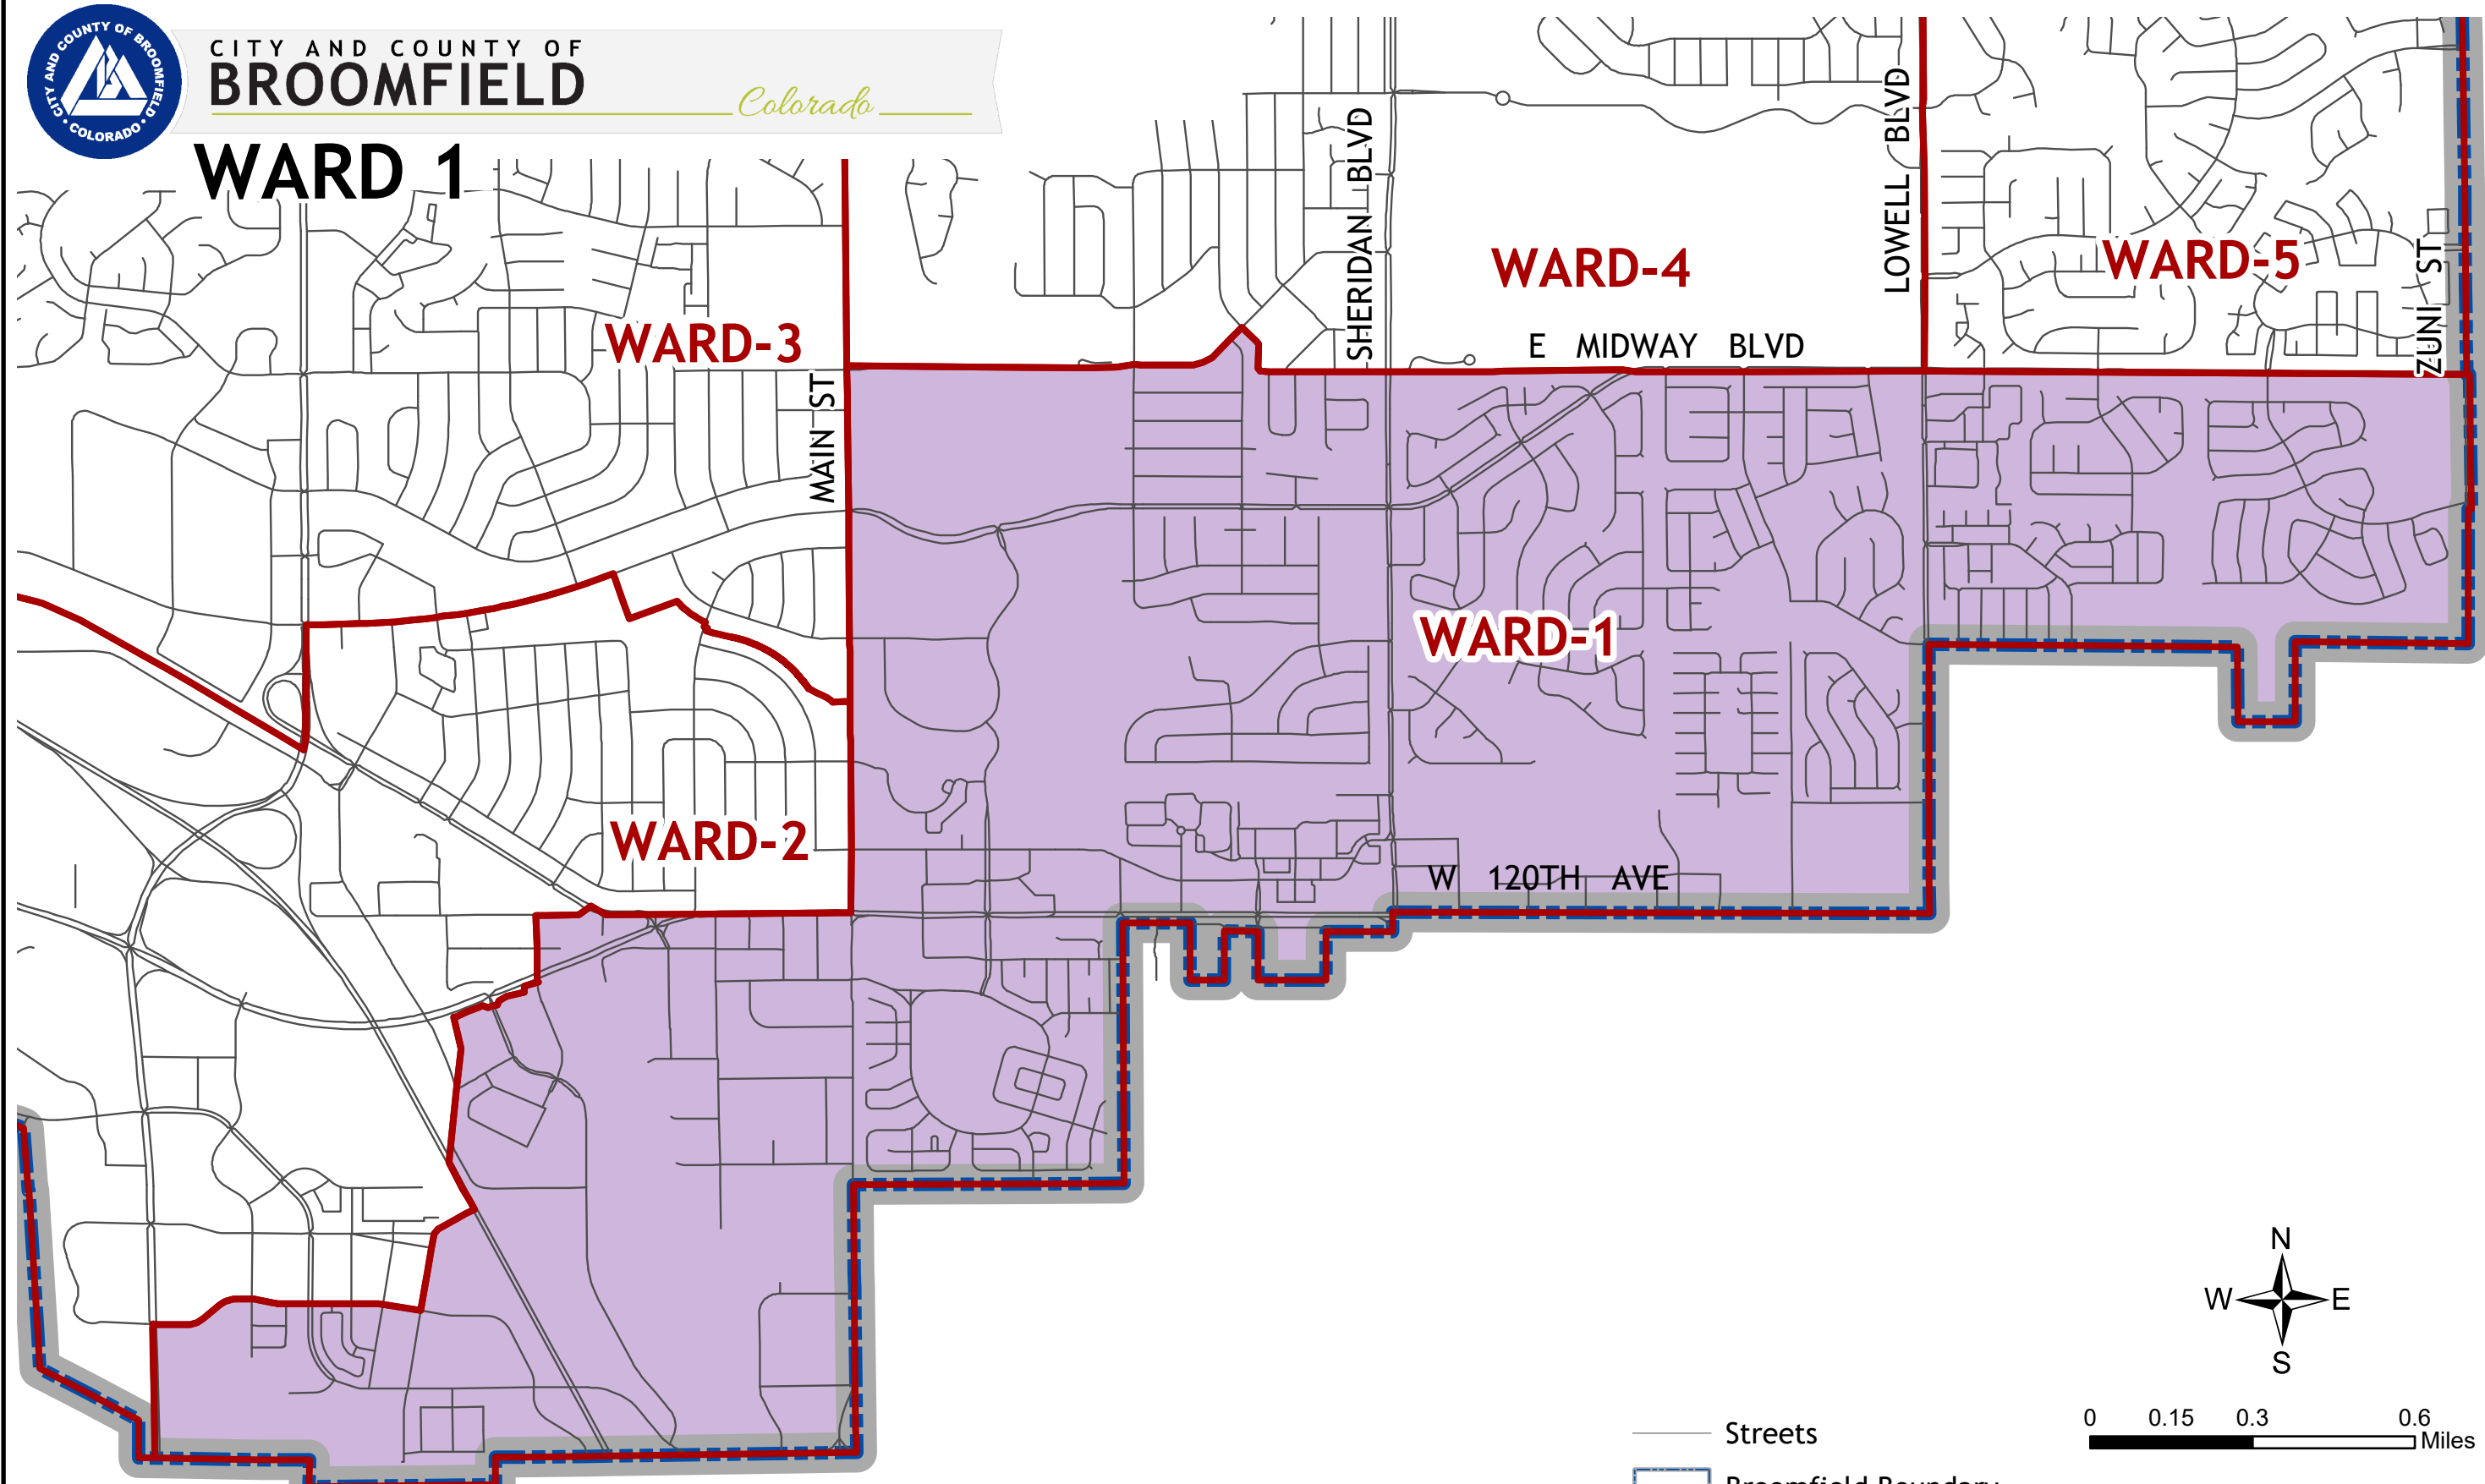

CITY AND COUNTY OF  
**BROOMFIELD**

*Colorado*

# WARD 1

**WARD-3**

**WARD-4**

**WARD-5**

**WARD-1**

**WARD-2**

MAIN ST

SHERIDAN BLVD

LOWELL BLVD

ZUNI ST

E MIDWAY BLVD

W 120TH AVE

-  Streets
-  Broomfield Boundary
-  Ward 1

The City and County of Broomfield has made every effort to ensure the accuracy of its data. Use of this information is the sole responsibility of the user and The City and County of Broomfield assumes no liability associated with the use or misuse of this information.