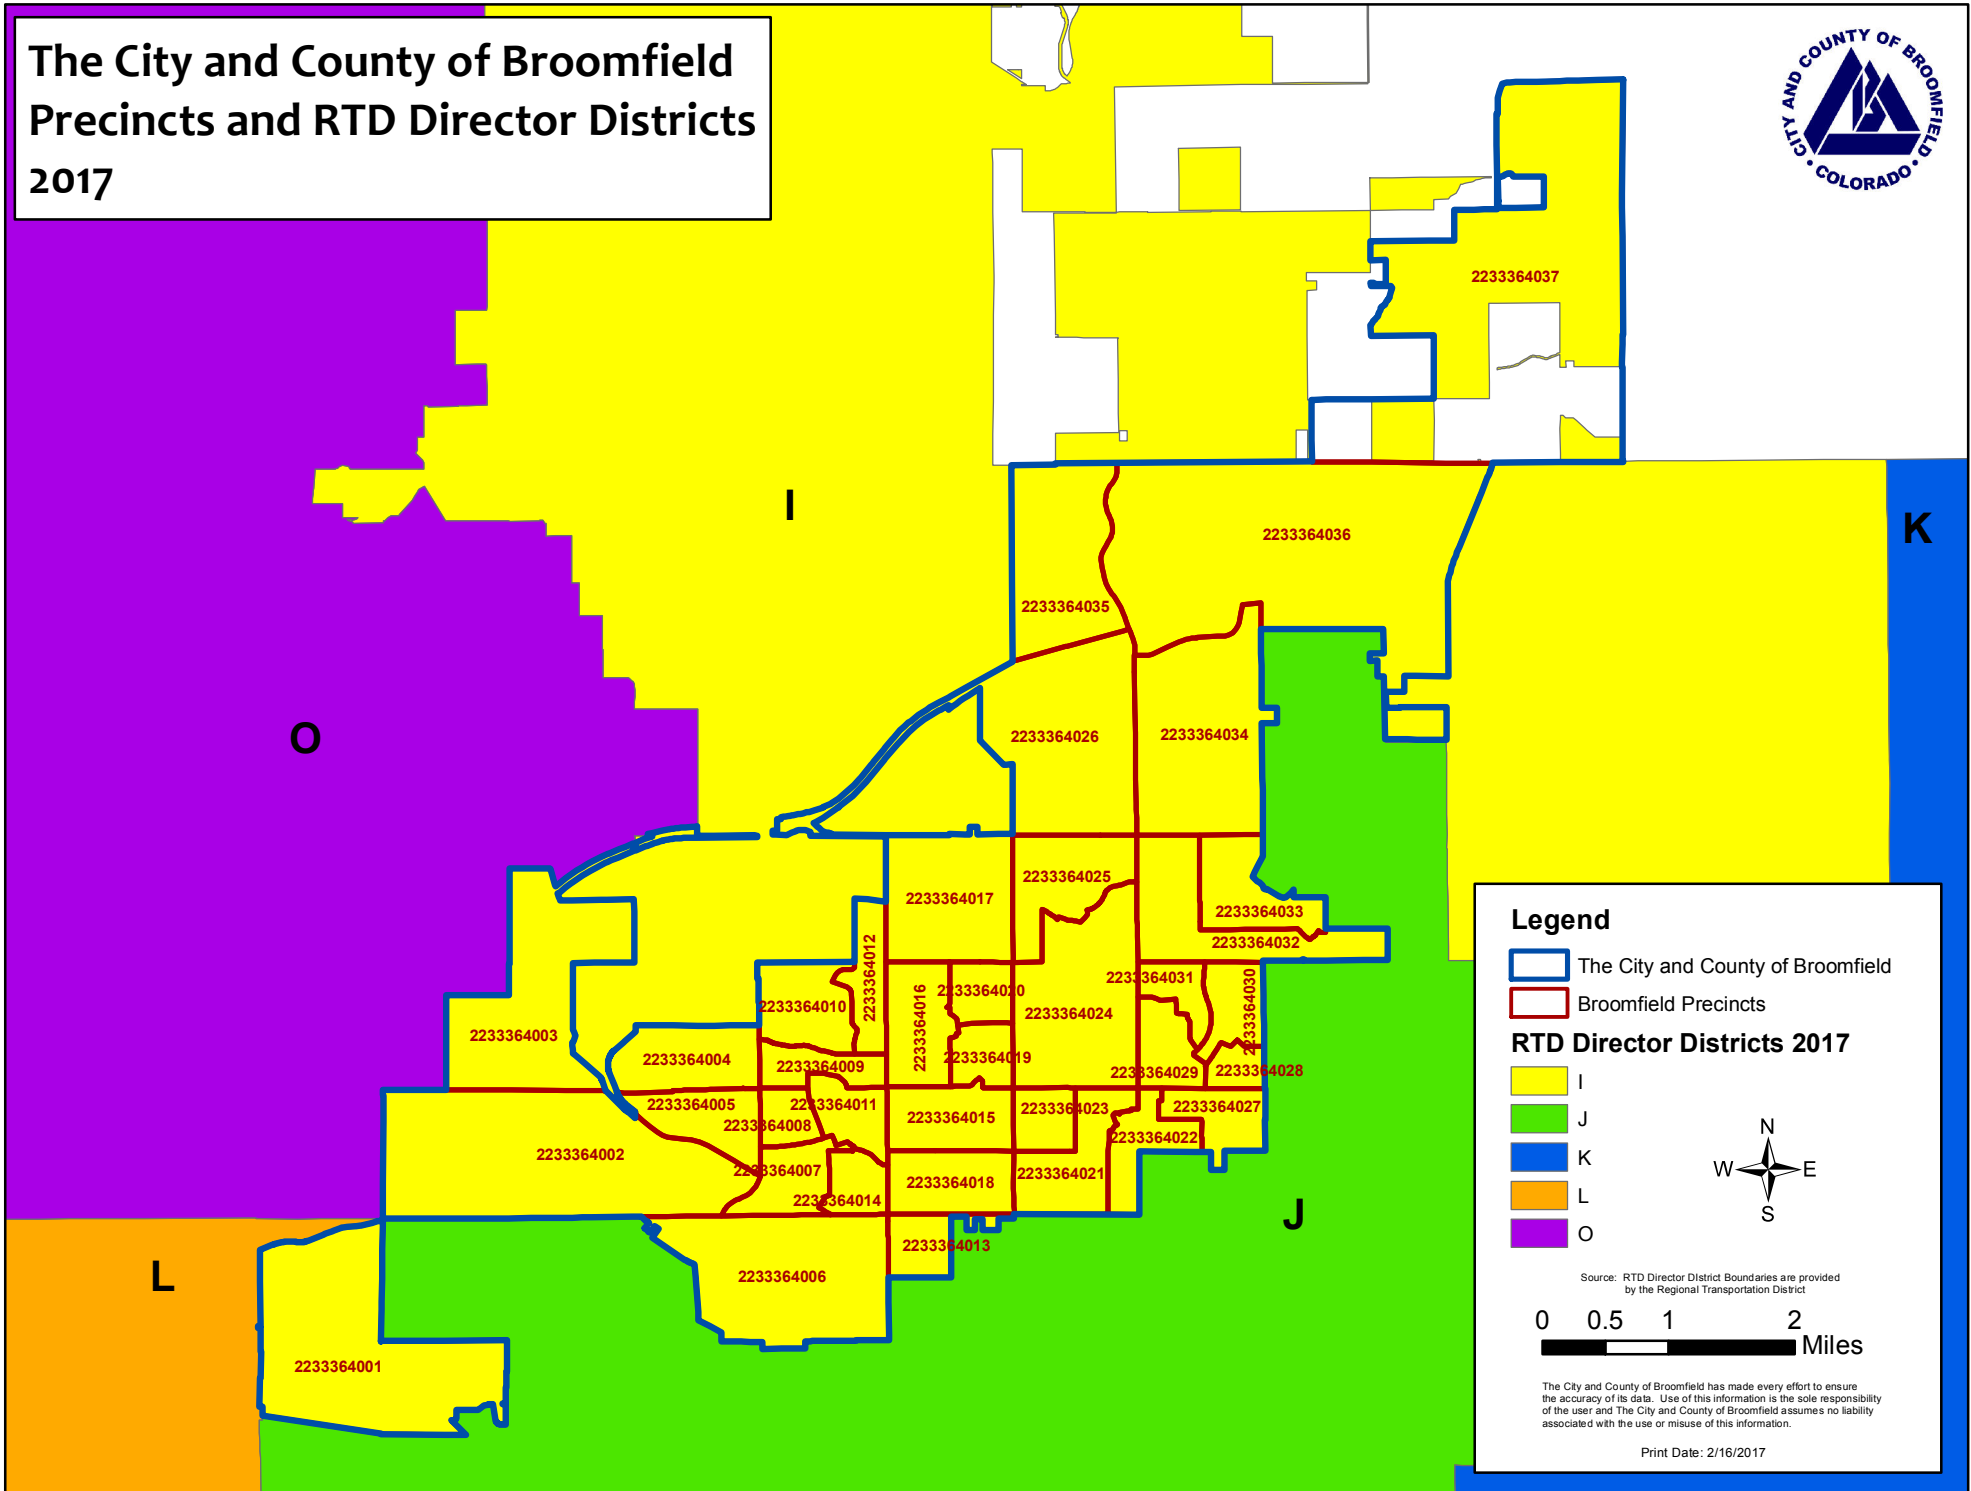

The City and County of Broomfield Precincts and RTD Director Districts 2017

Legend

- The City and County of Broomfield
- Broomfield Precincts

RTD Director Districts 2017

- I
- J
- K
- L
- O

Source: RTD Director District Boundaries are provided by the Regional Transportation District

0 0.5 1 2 Miles

The City and County of Broomfield has made every effort to ensure the accuracy of its data. Use of this information is the sole responsibility of the user and The City and County of Broomfield assumes no liability associated with the use or misuse of this information.