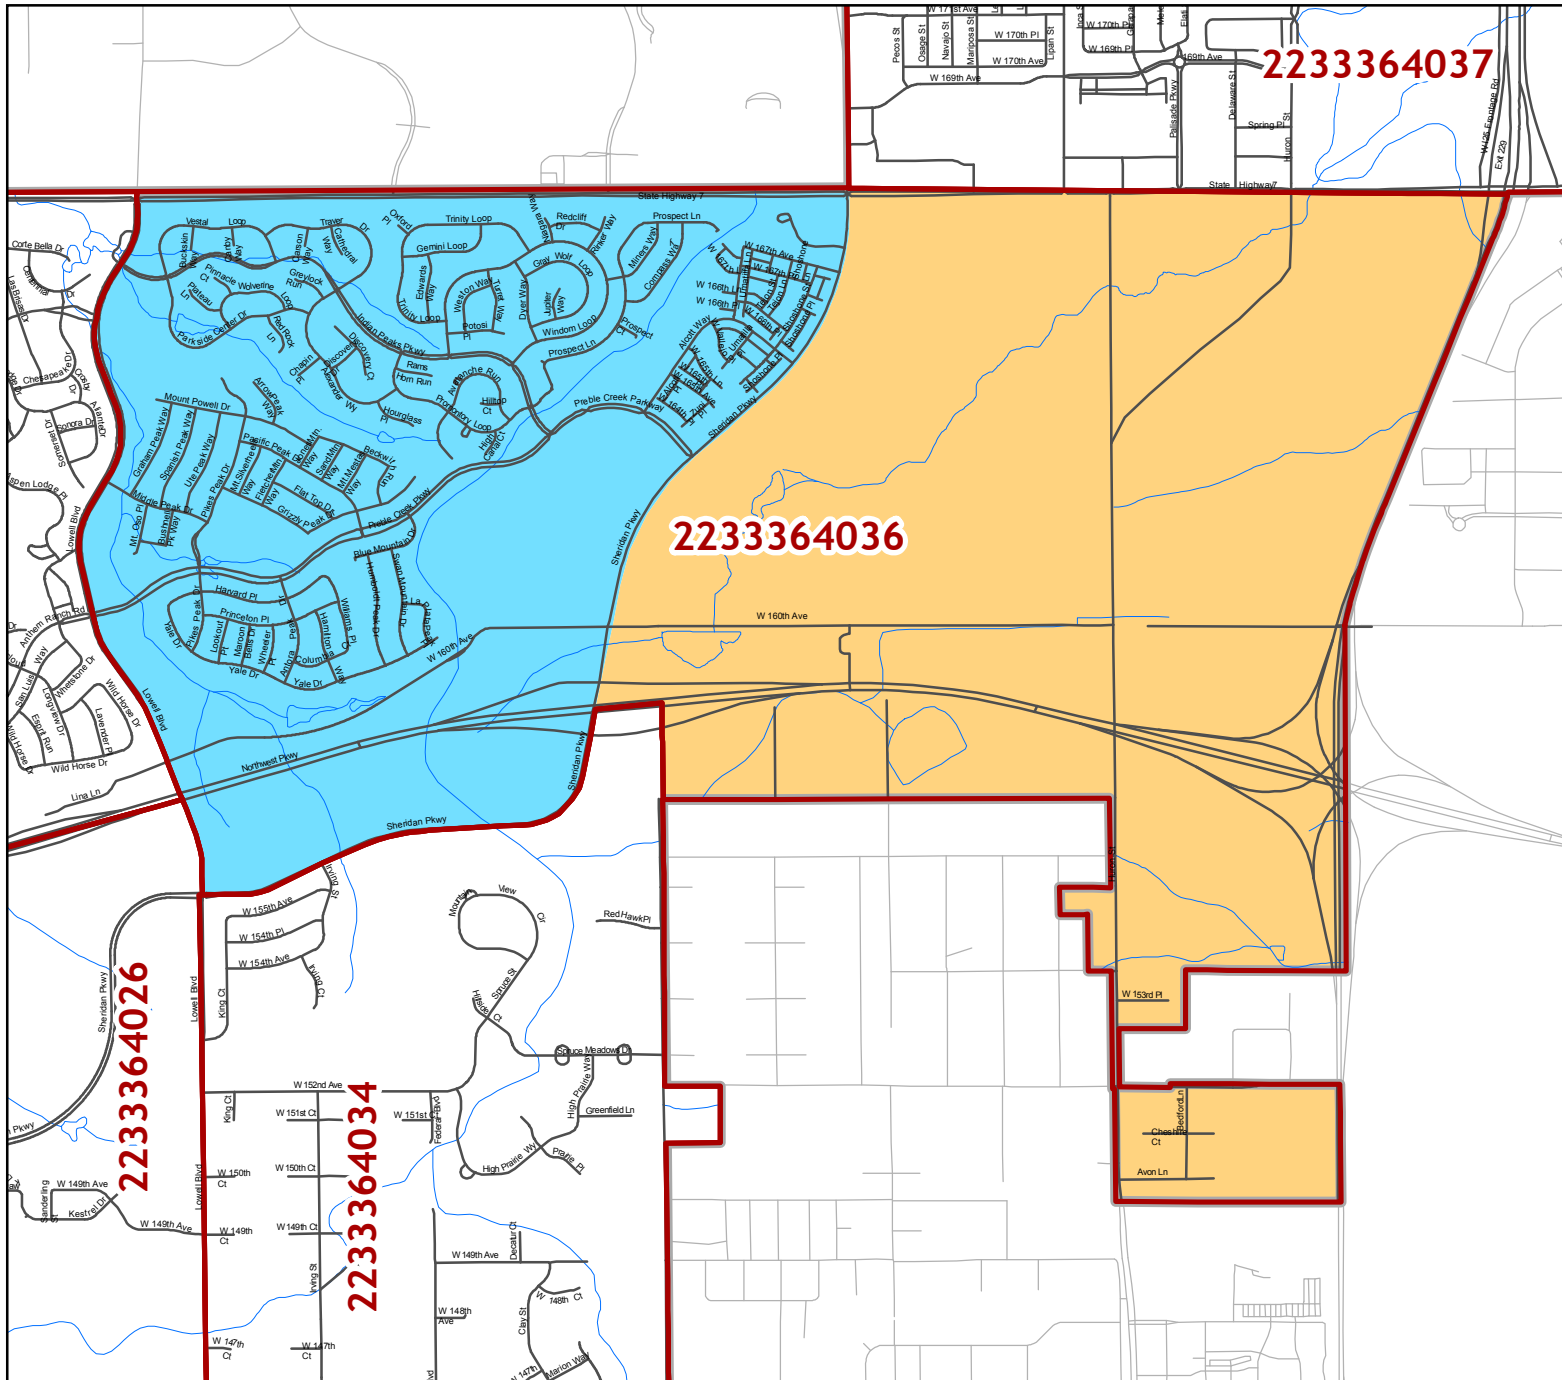

The City and County of Broomfield Precincts

Official General Election Wards

Precinct 2233364036

Broomfield Precincts

City Council Wards

Ward

WARD-1

WARD-2

WARD-3

WARD-4

WARD-5

Broomfield Limits