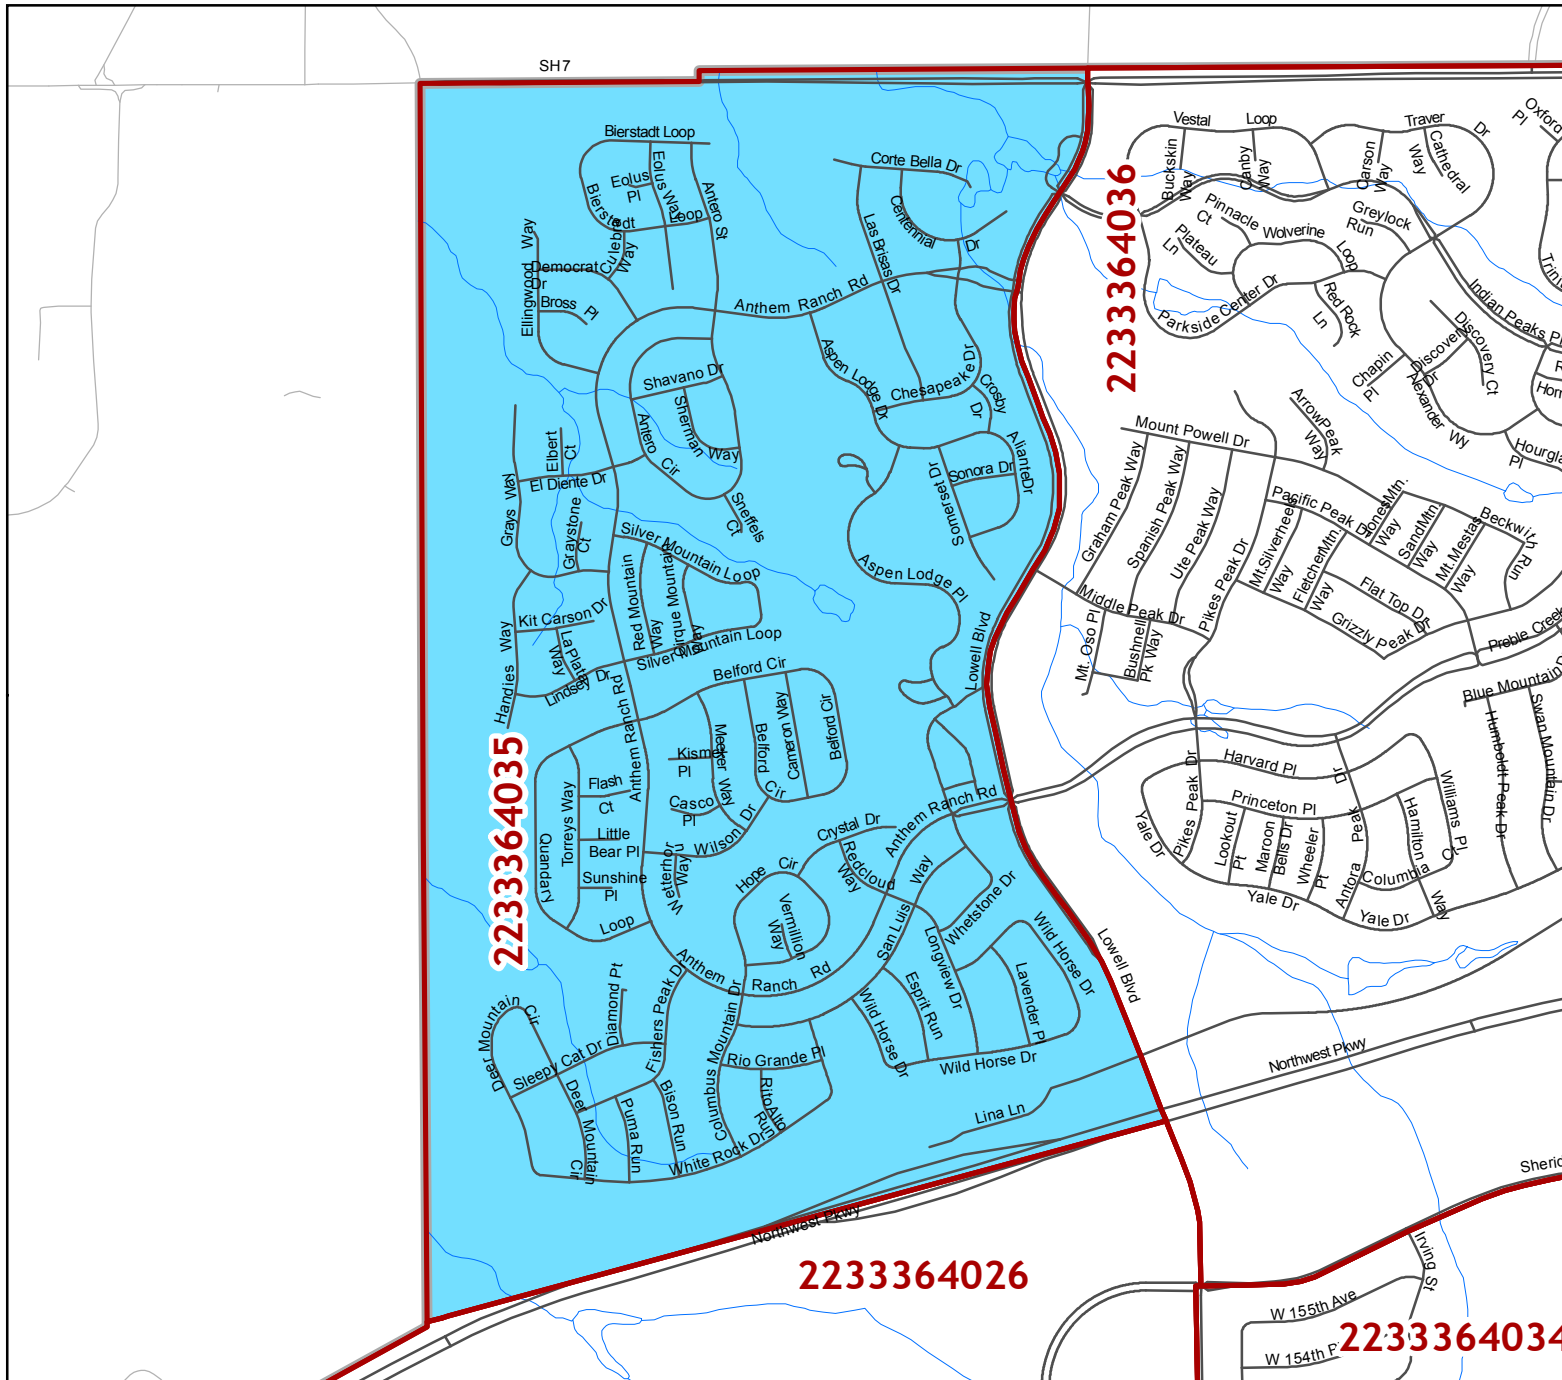

The City and County of Broomfield Precincts

Official General Election Wards

Precinct
2233364035

Broomfield Precincts

City Council Wards

Ward

WARD-1

WARD-2

WARD-3

WARD-4

WARD-5

Broomfield Limits

Print Date: 10/14/2020