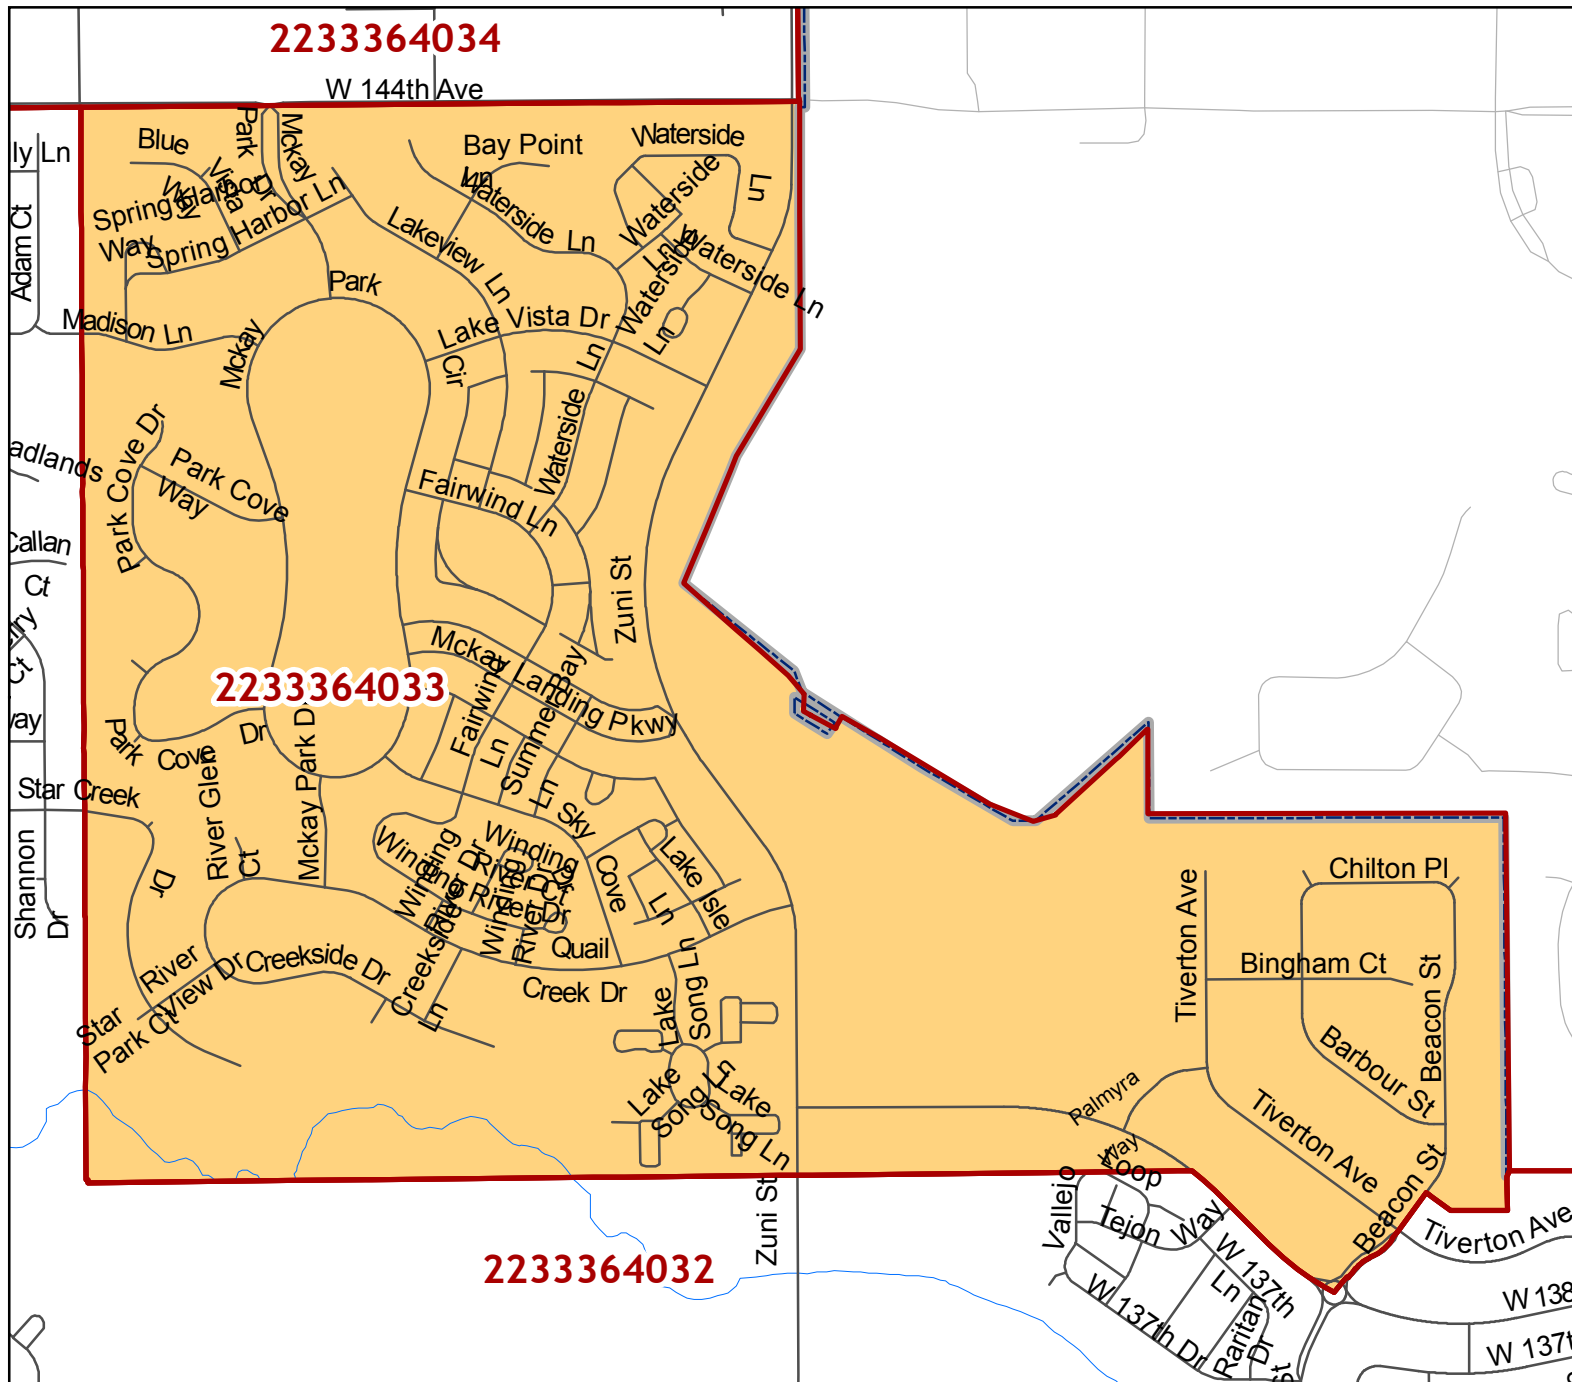

The City and County of Broomfield Precincts

Official General Election Wards

Precinct 2233364033

- Broomfield Precincts
- City Council Wards**
- Ward**
- WARD-1
- WARD-2
- WARD-3
- WARD-4
- WARD-5
- Broomfield Limits