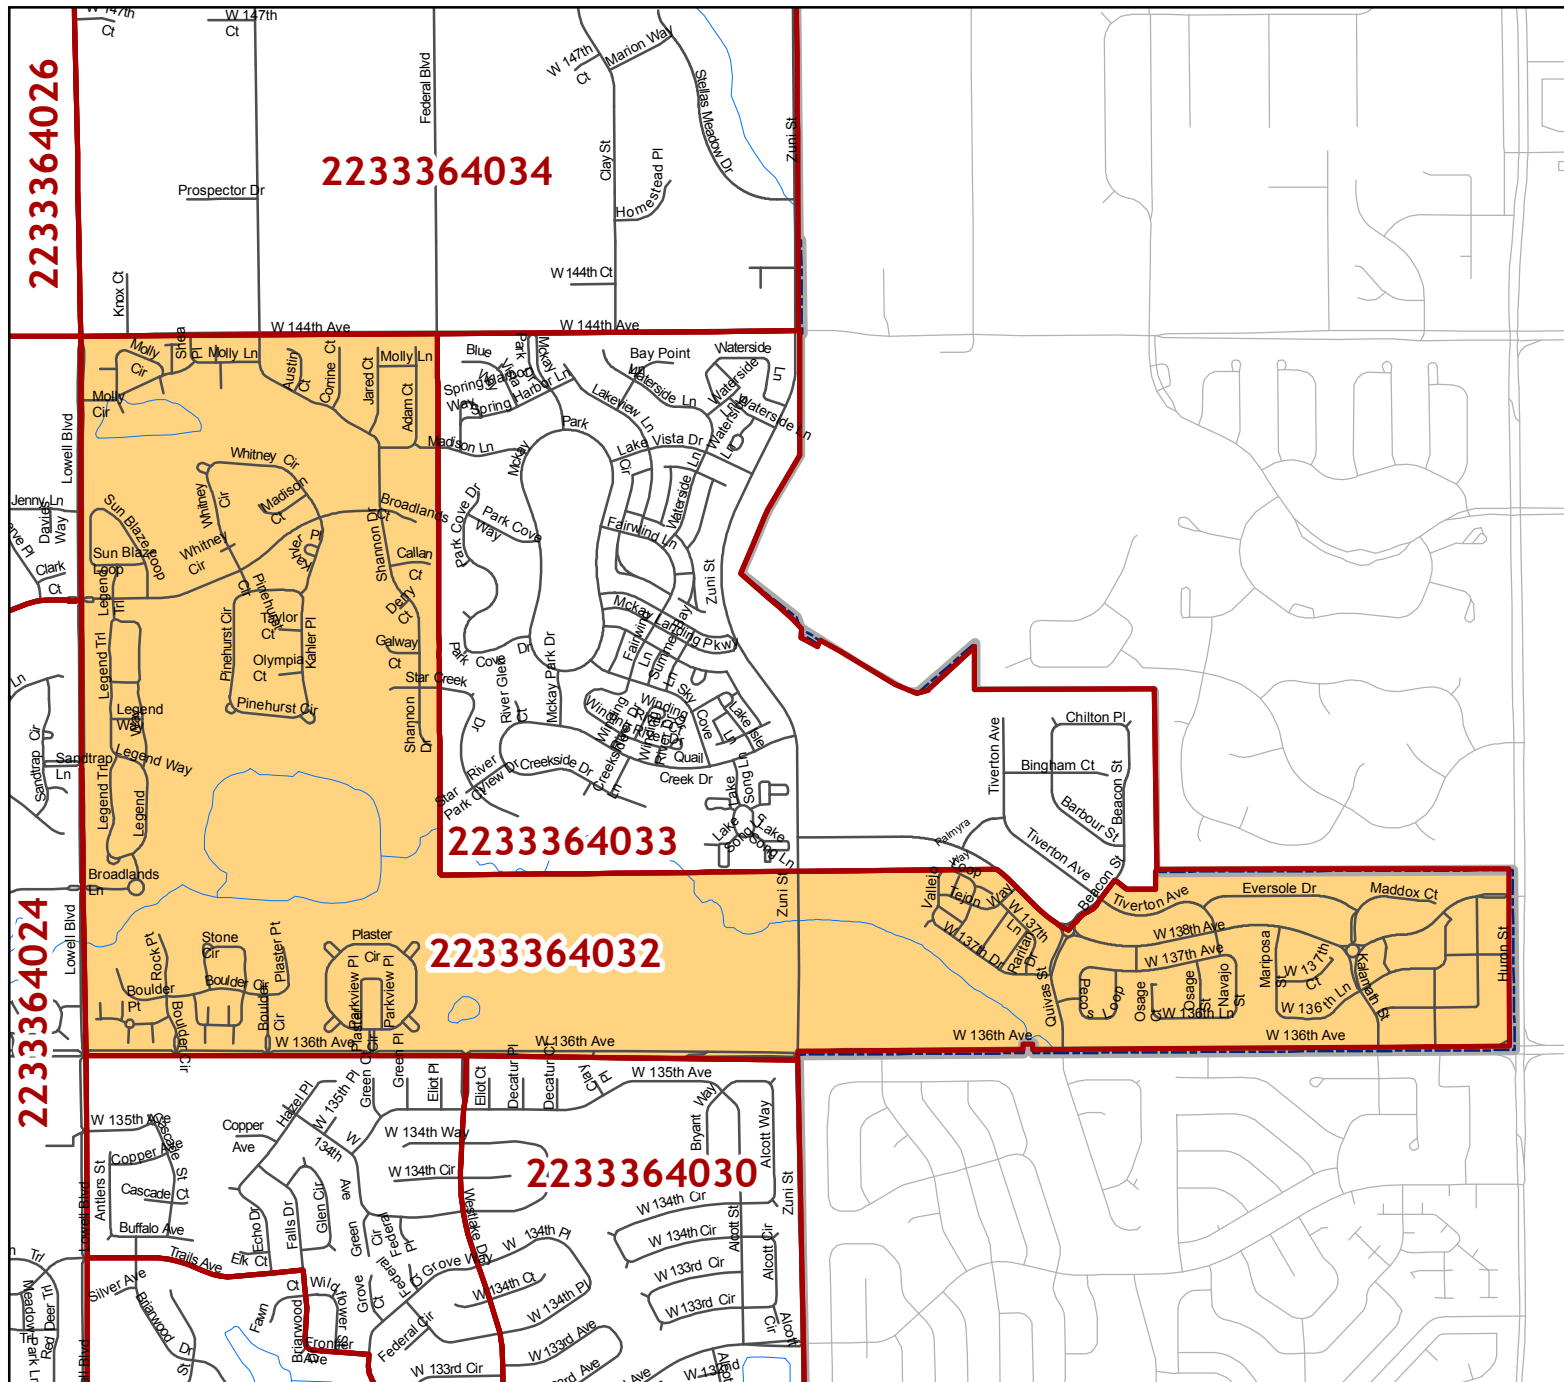

# The City and County of Broomfield Precincts

Official General Election Wards

## Precinct 2233364032

Broomfield Precincts

**City Council Wards**

**Ward**

WARD-1

WARD-2

WARD-3

WARD-4

WARD-5

Broomfield Limits

Print Date: 10/14/2020