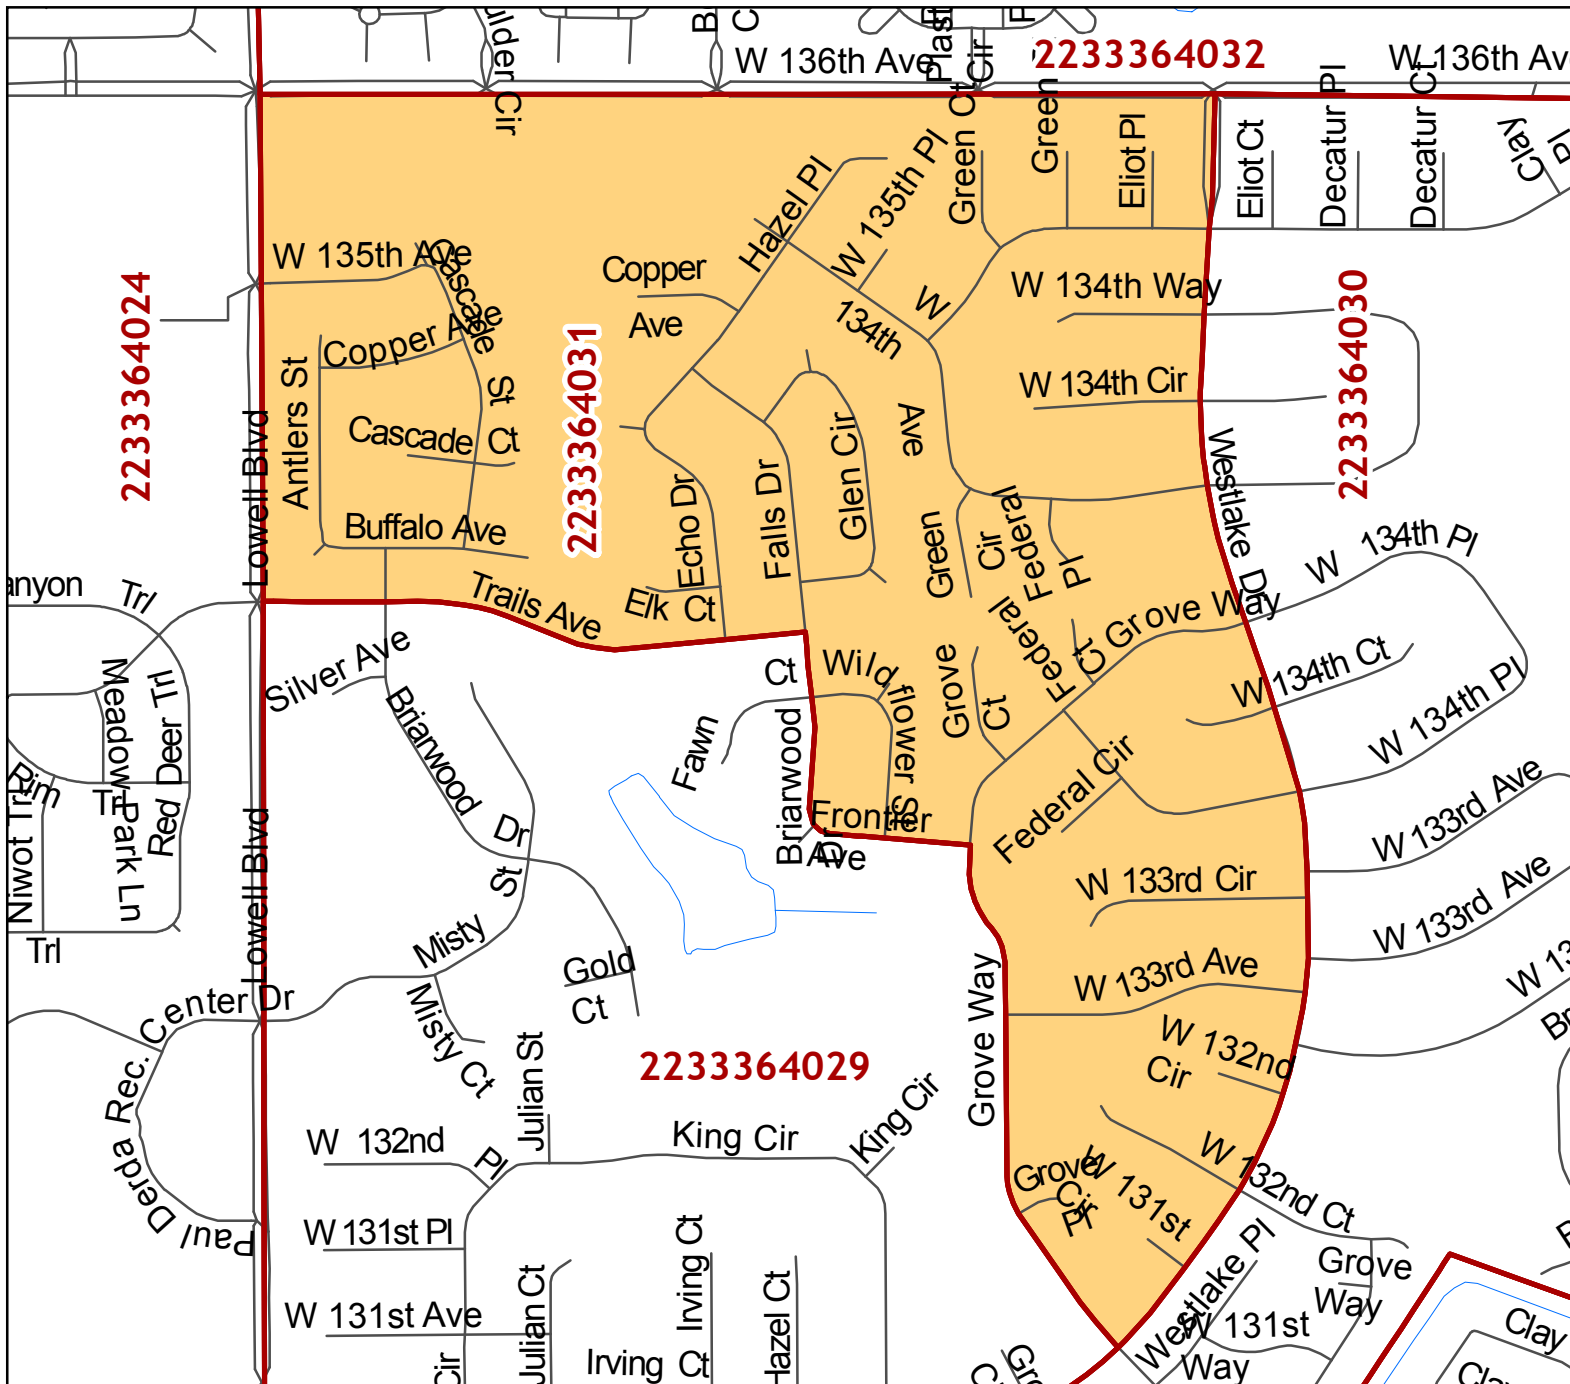

The City and County of Broomfield Precincts

Official General Election Wards

Precinct
2233364031

- Broomfield Precincts
- City Council Wards**
- Ward**
- WARD-1
- WARD-2
- WARD-3
- WARD-4
- WARD-5
- Broomfield Limits