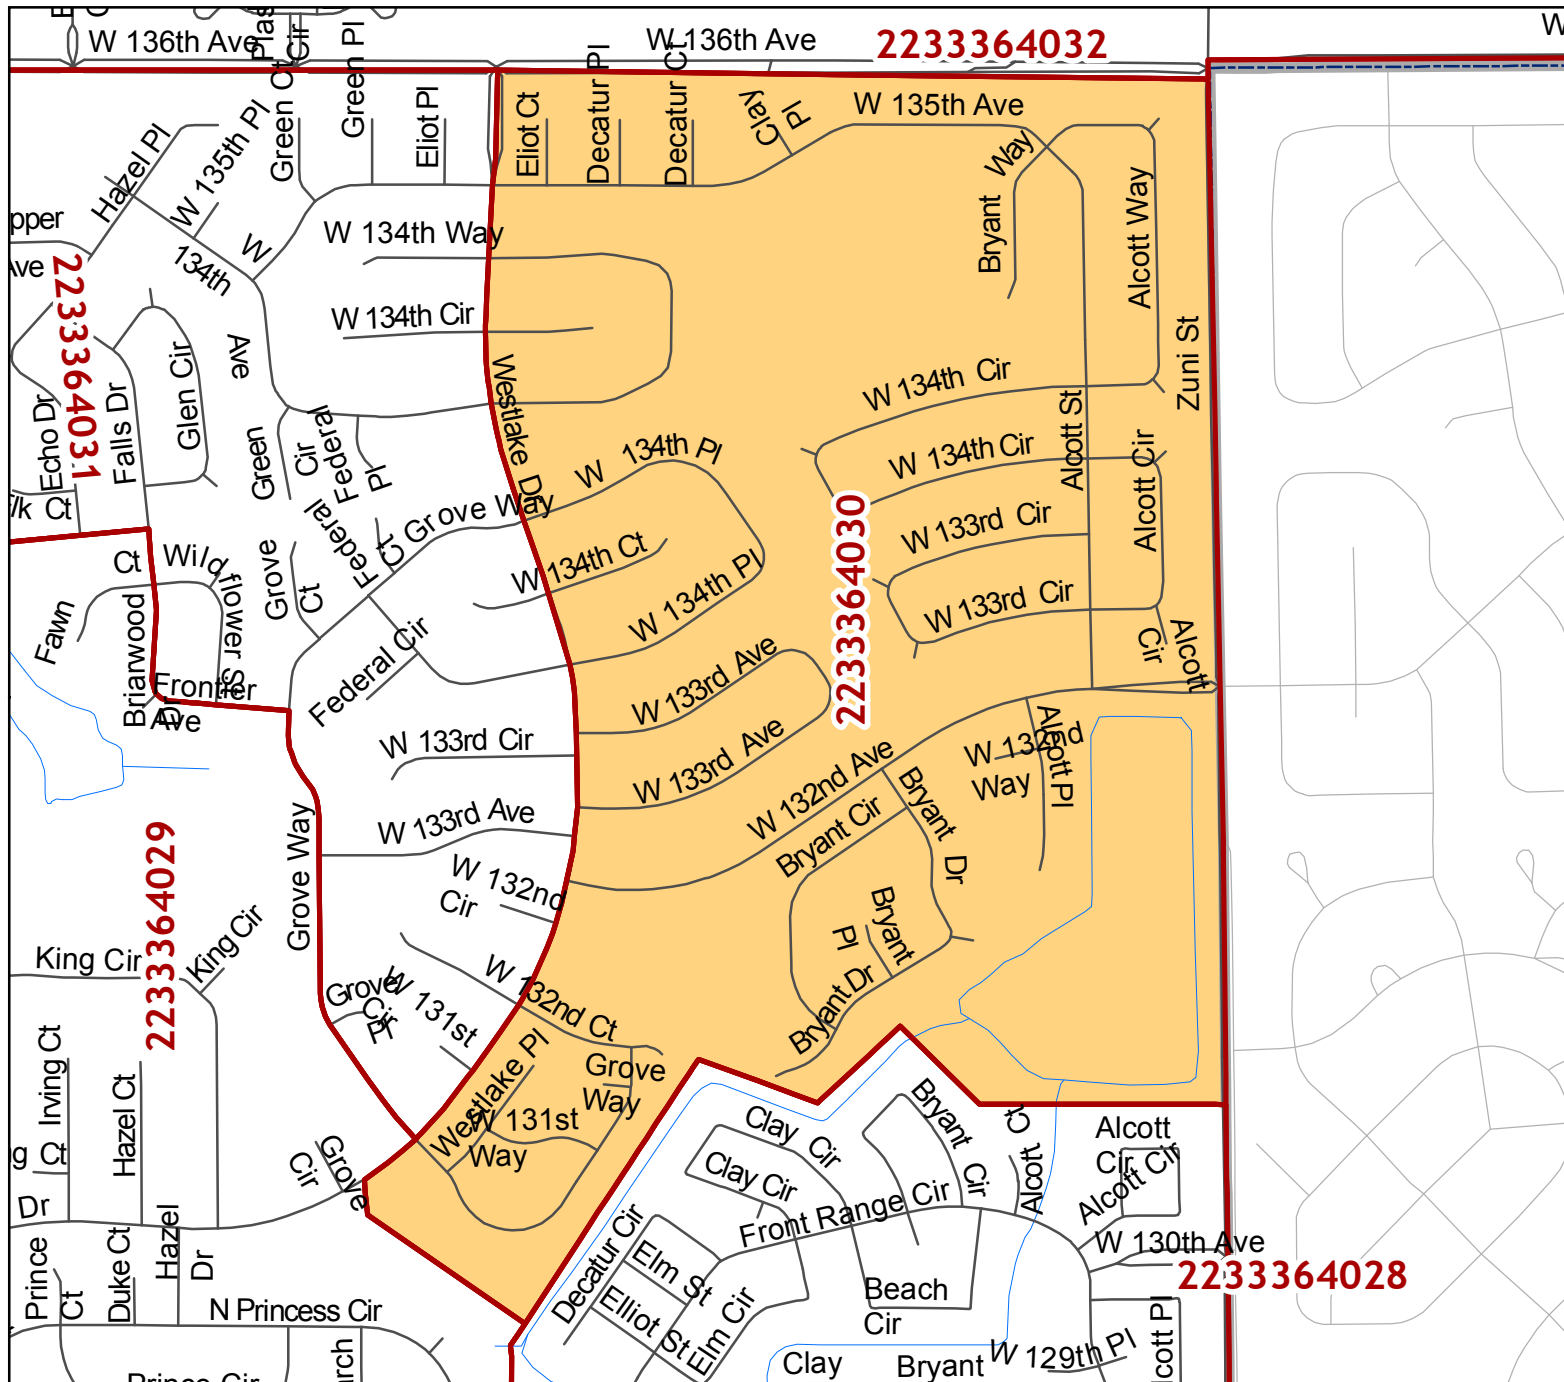

The City and County of Broomfield Precincts

Official General Election Wards

Precinct 2233364030

- Broomfield Precincts
- City Council Wards**
- Ward**
- WARD-1
- WARD-2
- WARD-3
- WARD-4
- WARD-5
- Broomfield Limits