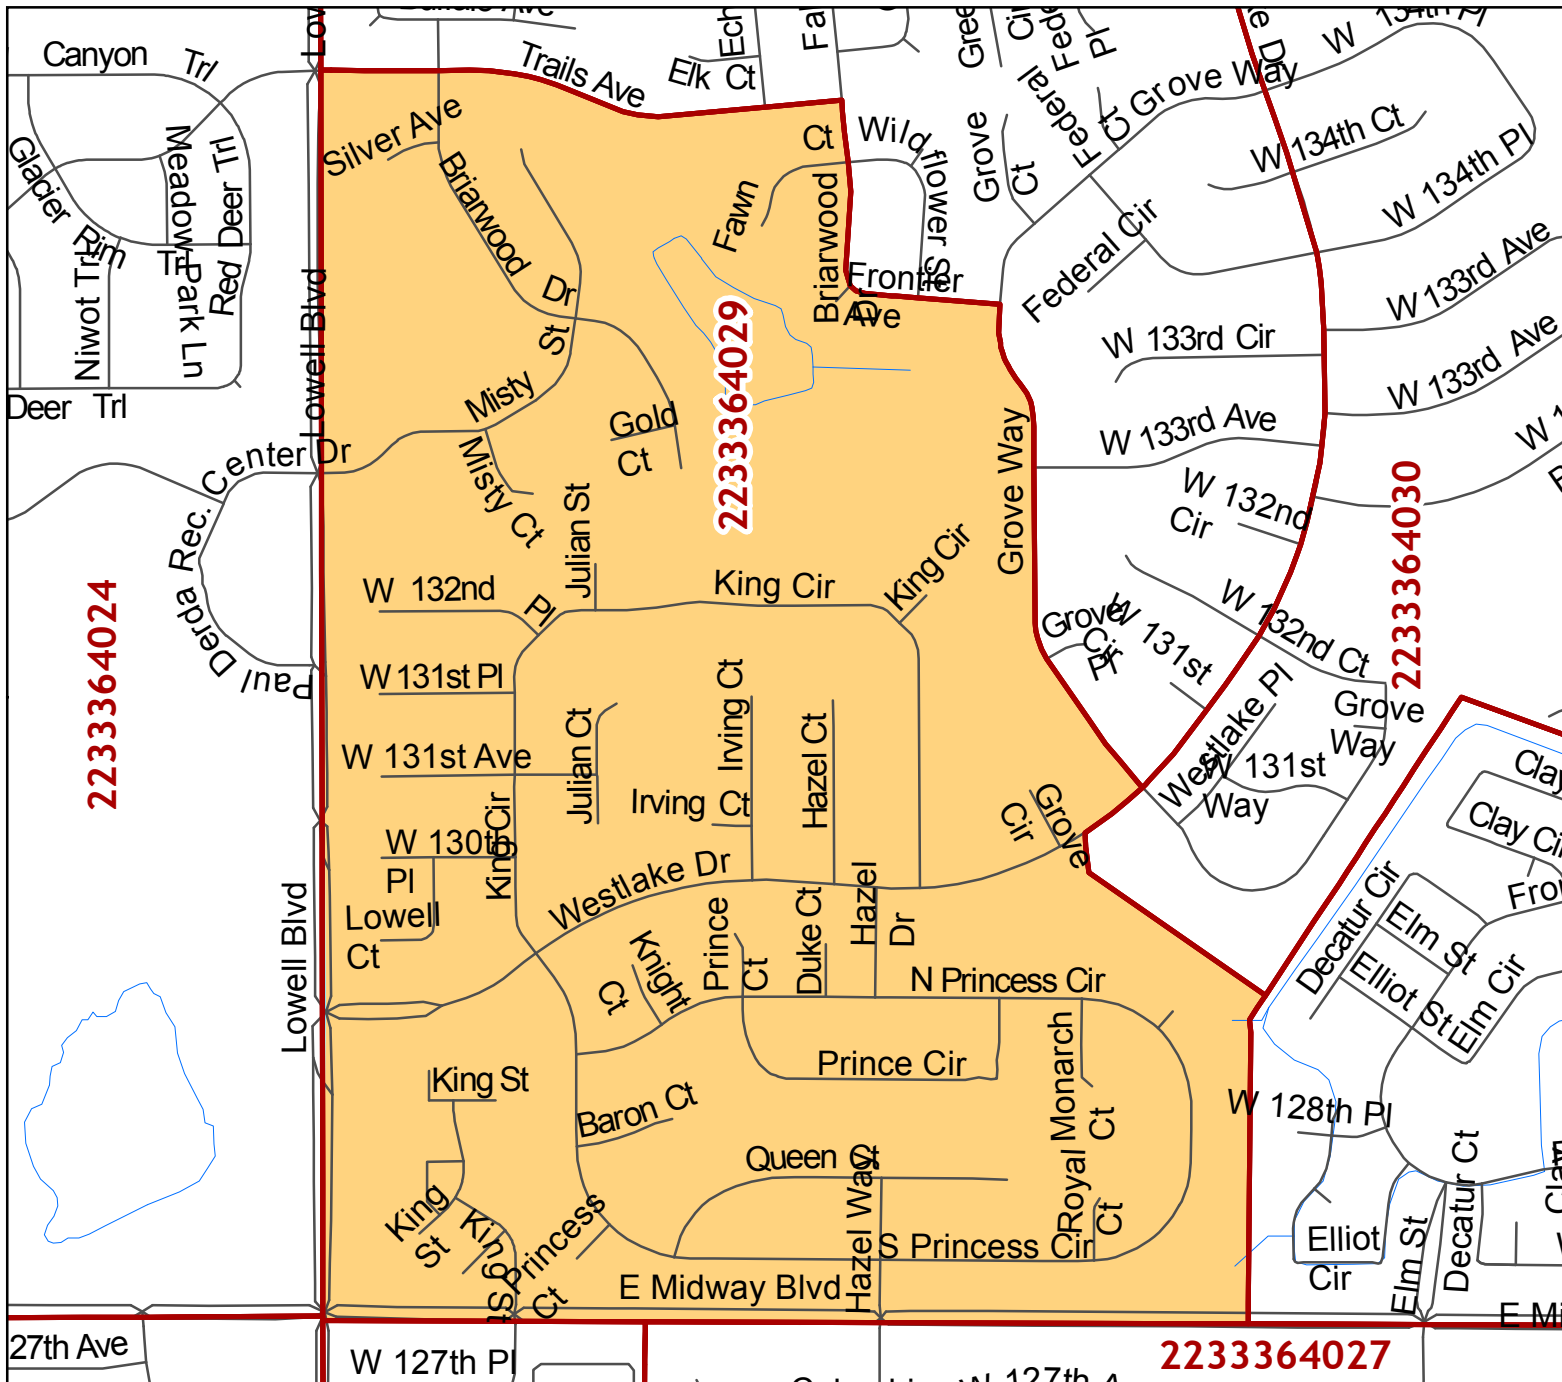

# The City and County of Broomfield Precincts

Official General Election Wards

## Precinct 2233364029

Broomfield Precincts

**City Council Wards**

**Ward**

WARD-1

WARD-2

WARD-3

WARD-4

WARD-5

Broomfield Limits

Print Date: 10/14/2020