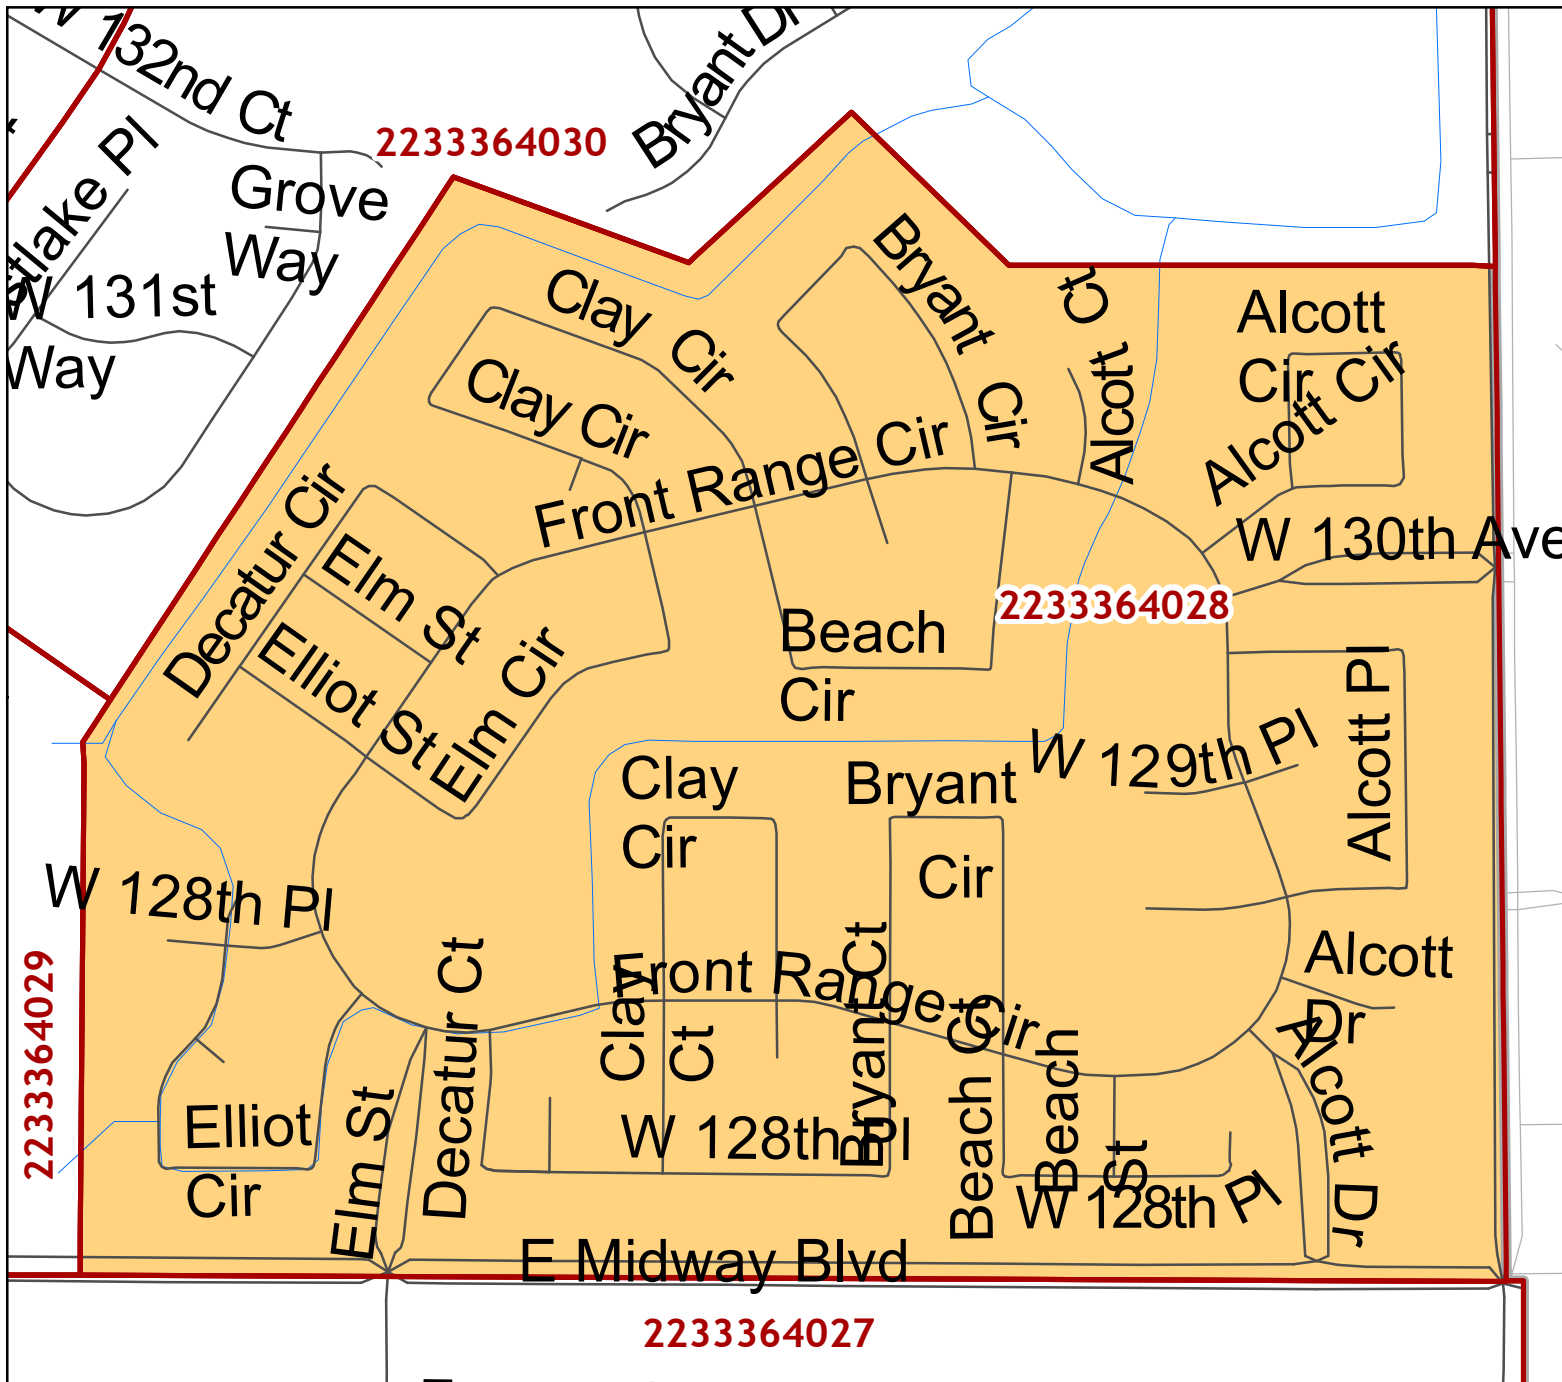

The City and County of Broomfield Precincts

Official General Election Wards

Precinct
2233364028

-  Broomfield Precincts
- City Council Wards**
- Ward**
-  WARD-1
-  WARD-2
-  WARD-3
-  WARD-4
-  WARD-5
-  Broomfield Limits