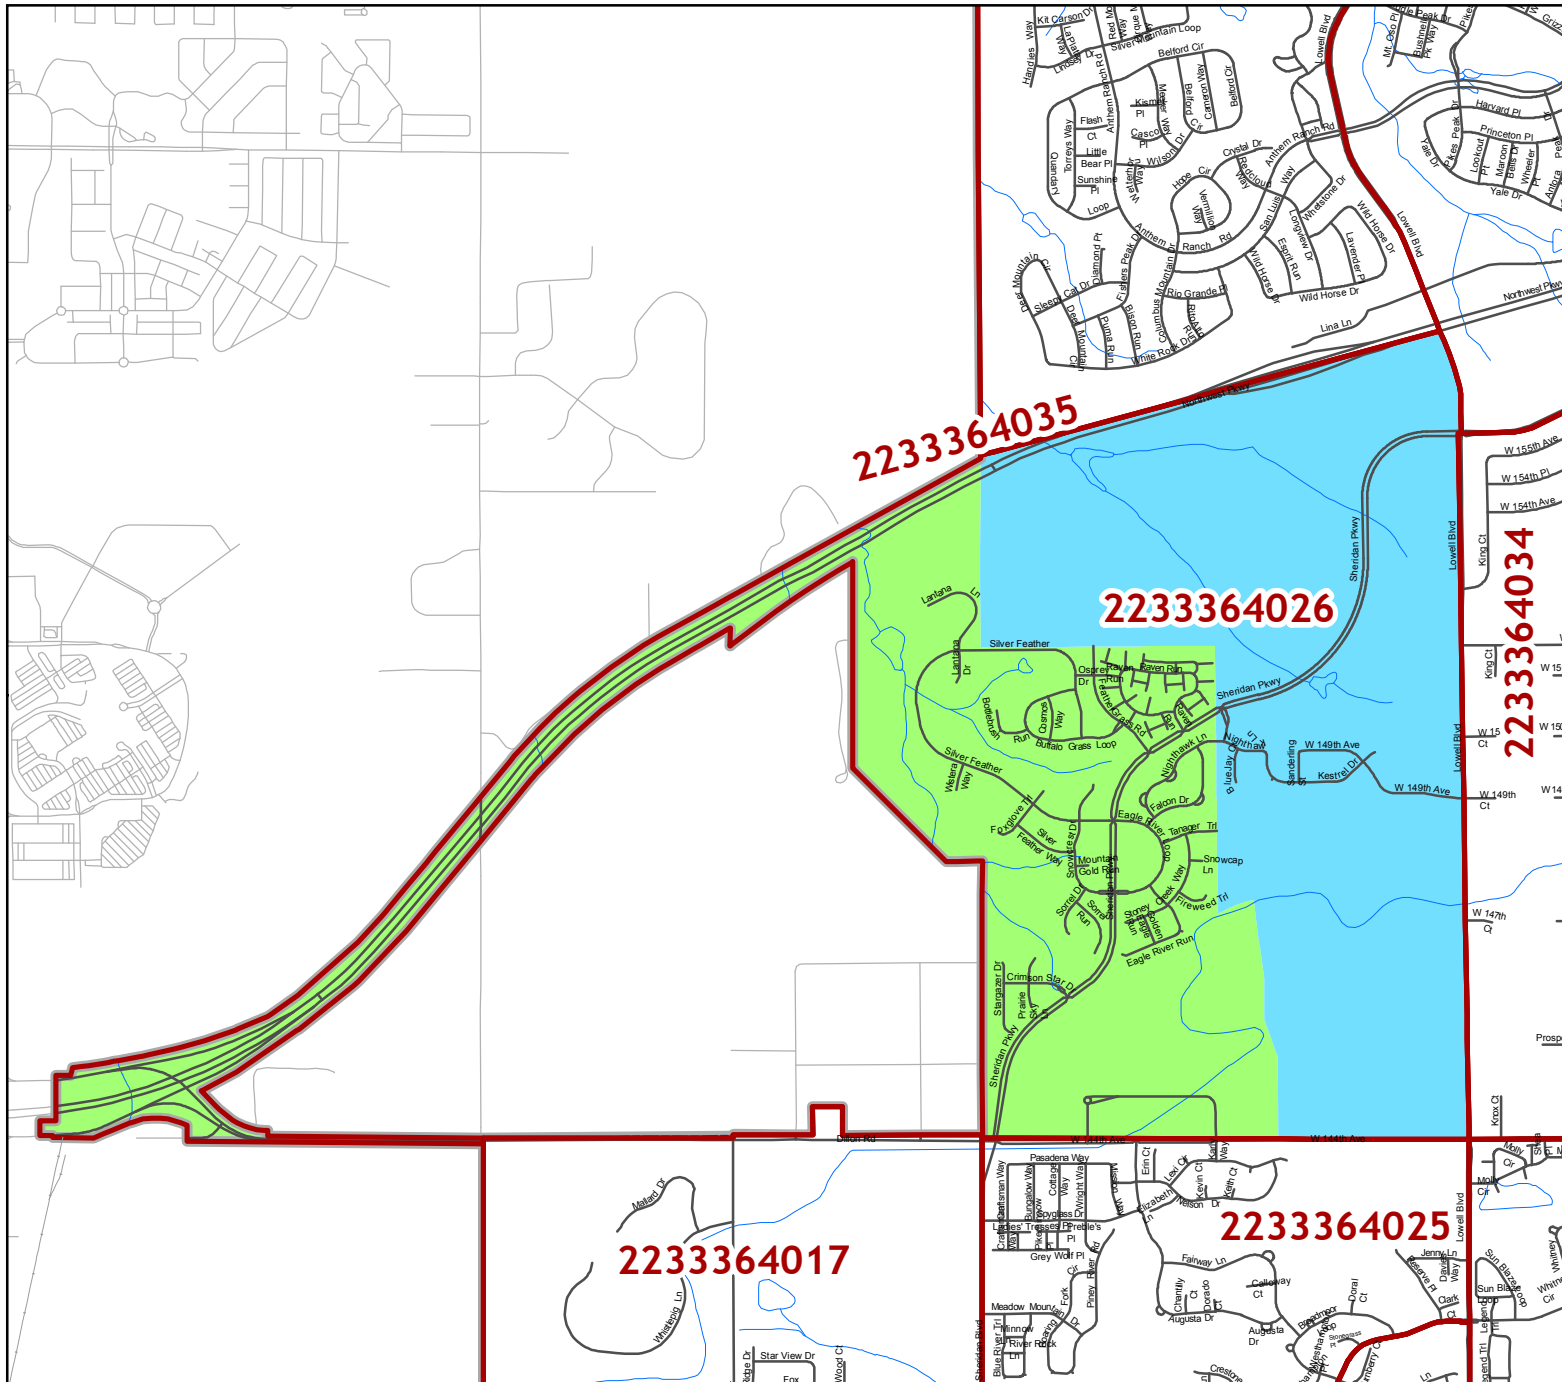

The City and County of Broomfield Precincts

Official General Election Wards

Precinct 2233364027

-  Broomfield Precincts
- City Council Wards**
- Ward**
-  WARD-1
-  WARD-2
-  WARD-3
-  WARD-4
-  WARD-5
-  Broomfield Limits