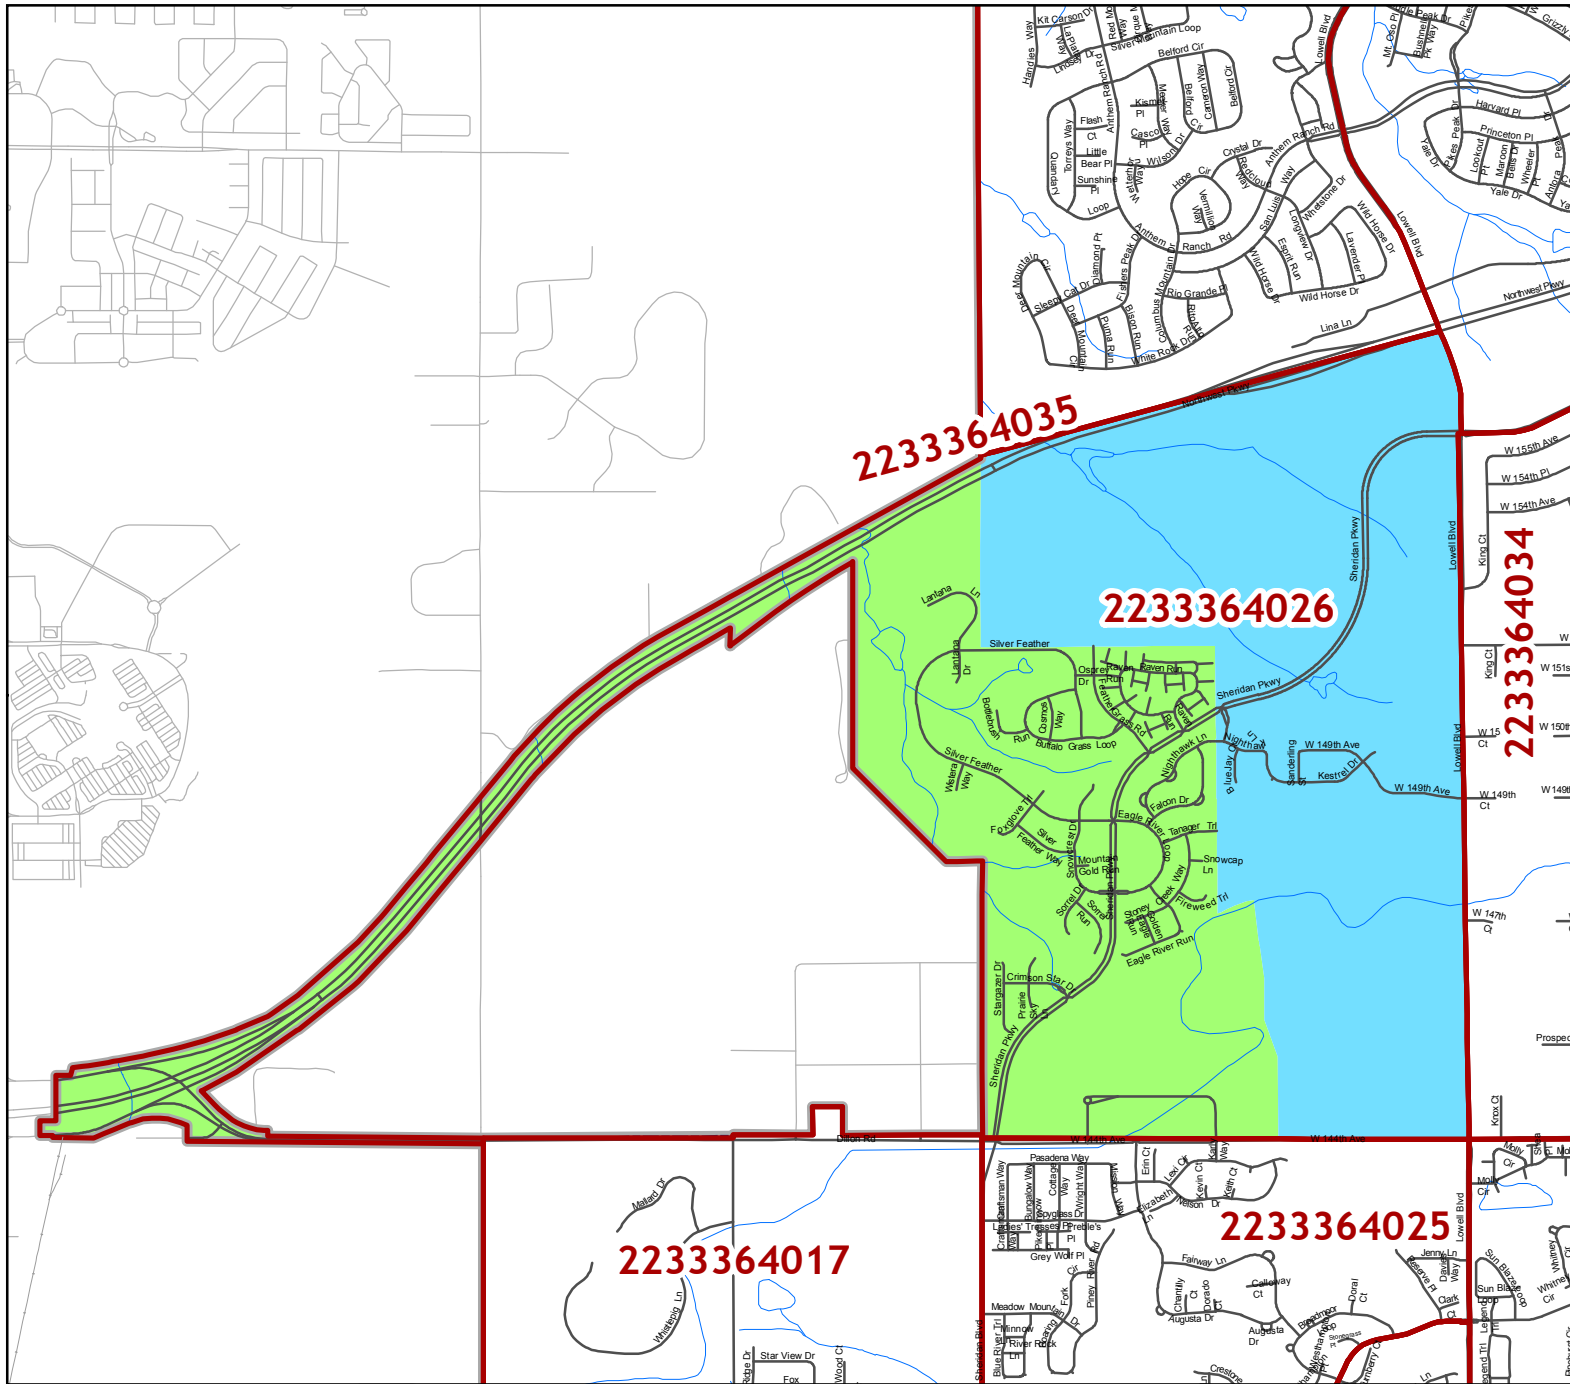

The City and County of Broomfield Precincts

Official General Election Wards

**Precinct
2233364026**

-  Broomfield Precincts
- City Council Wards**
- Ward**
-  WARD-1
-  WARD-2
-  WARD-3
-  WARD-4
-  WARD-5
-  Broomfield Limits