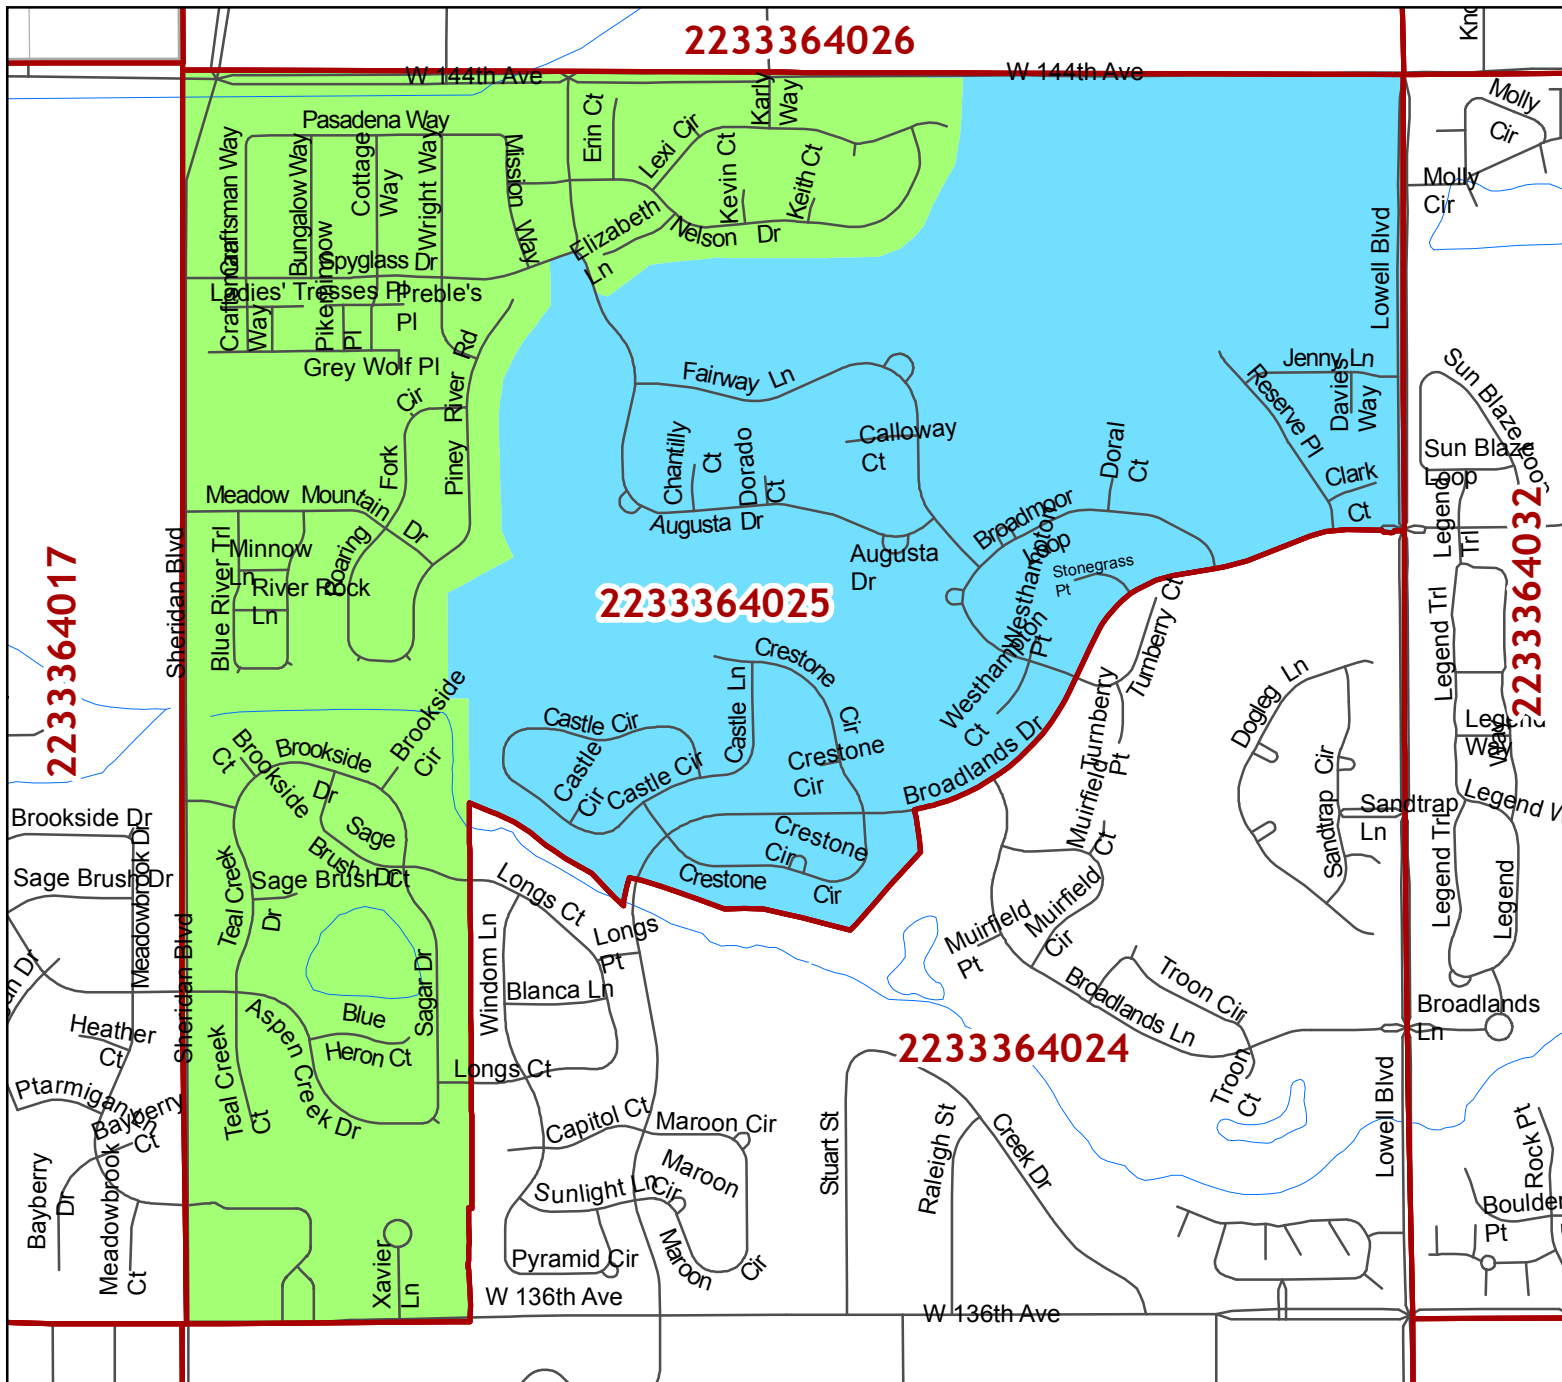

The City and County of Broomfield Precincts

Official General Election Wards

Precinct 2233364025

-  Broomfield Precincts
- City Council Wards**
- Ward**
-  WARD-1
-  WARD-2
-  WARD-3
-  WARD-4
-  WARD-5
-  Broomfield Limits