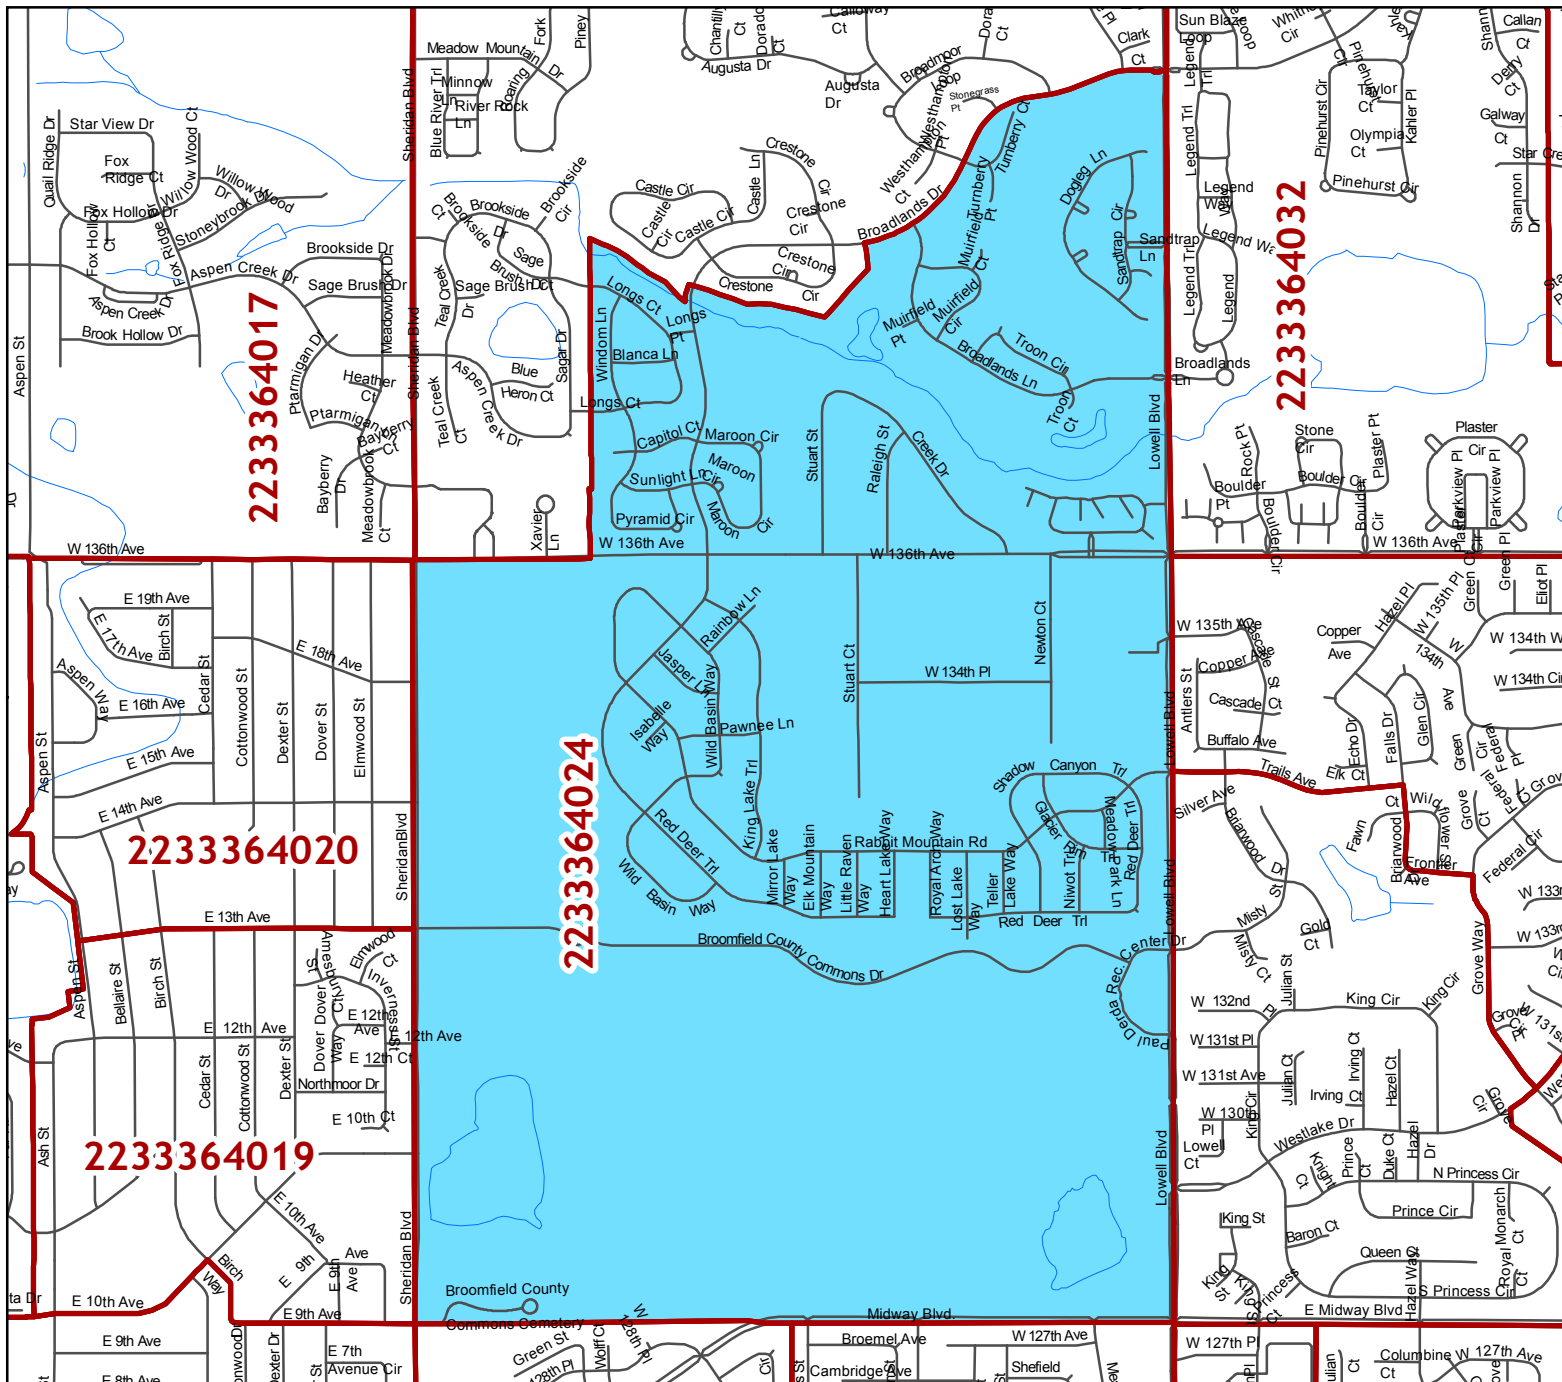

# The City and County of Broomfield Precincts

Official General Election Wards

**Precinct  
2233364024**

-  Broomfield Precincts
- City Council Wards**
- Ward**
-  WARD-1
-  WARD-2
-  WARD-3
-  WARD-4
-  WARD-5
-  Broomfield Limits