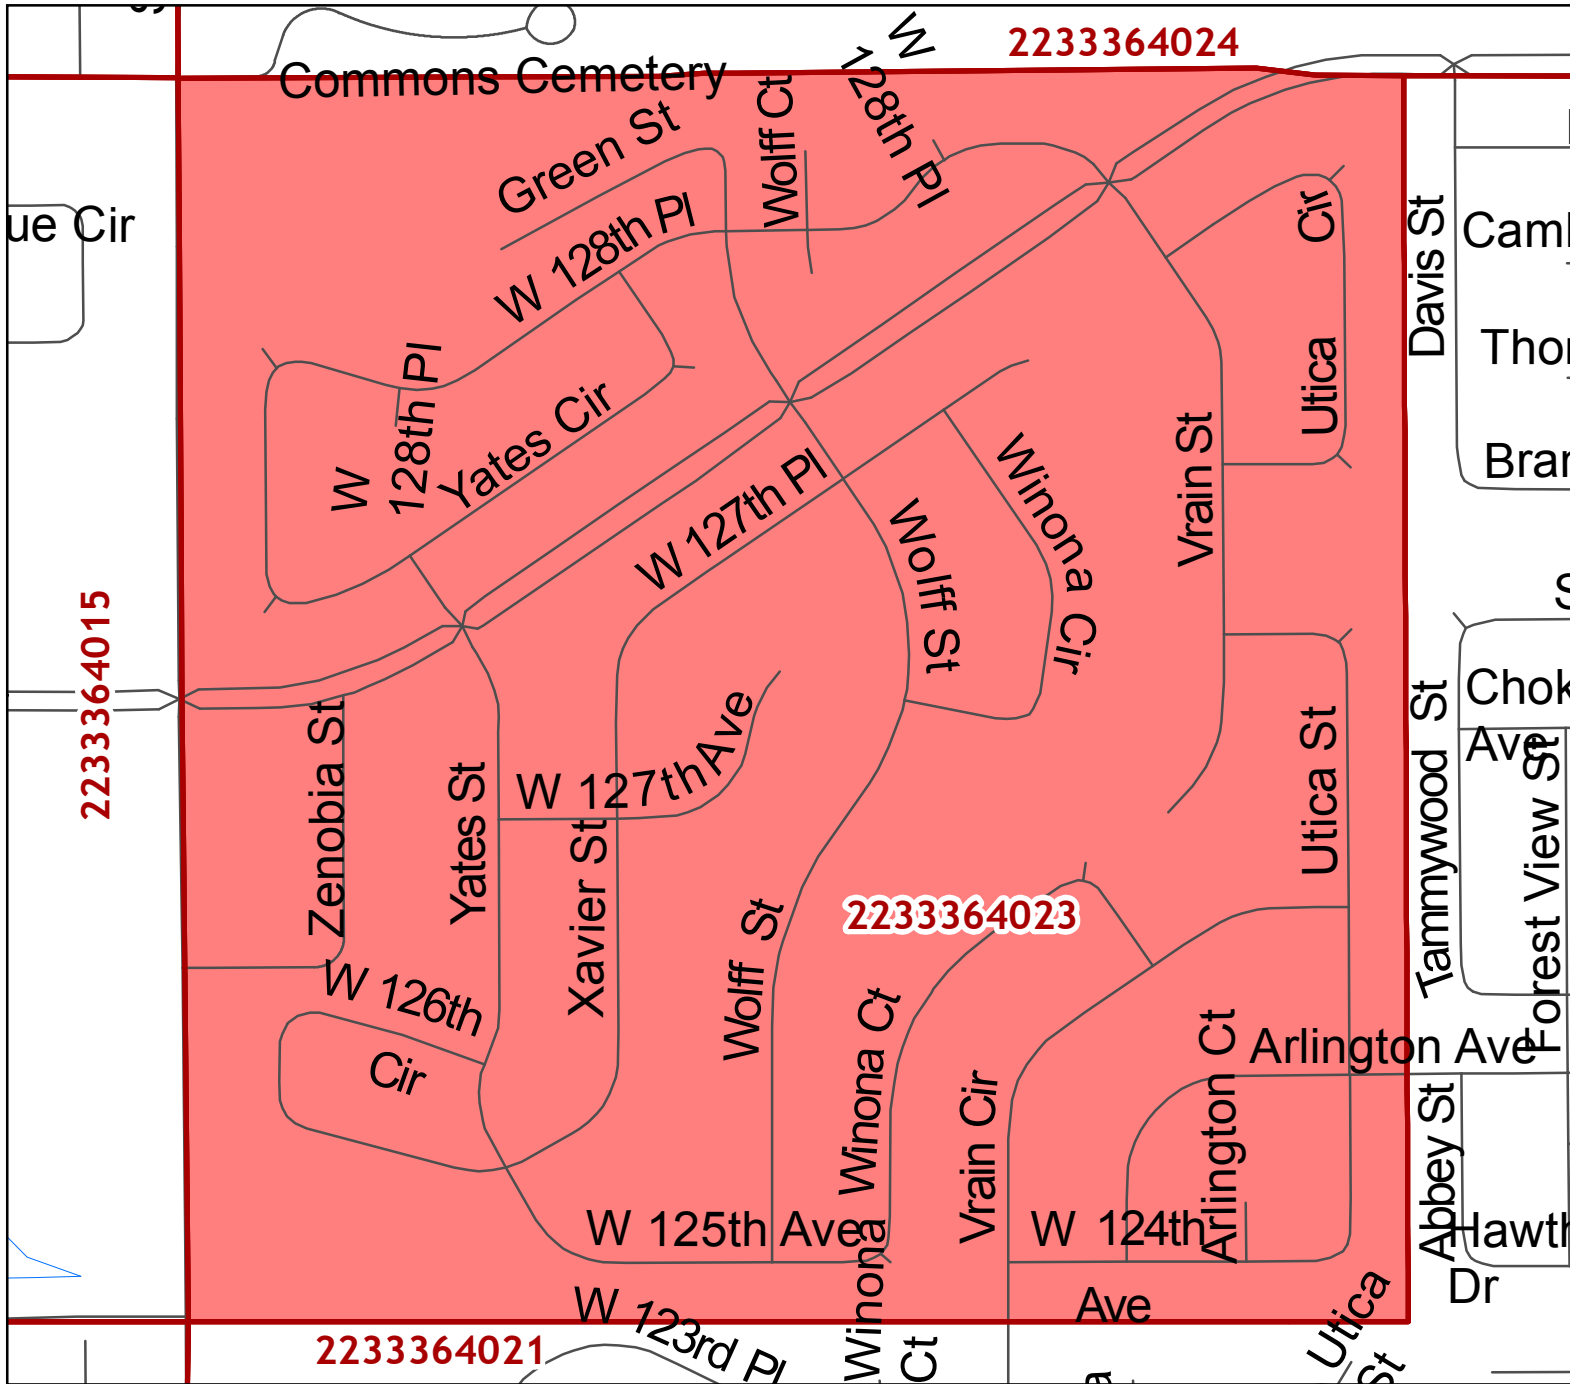

The City and County of Broomfield Precincts

Official General Election Wards

Precinct
2233364023

-  Broomfield Precincts
- City Council Wards**
- Ward**
-  WARD-1
-  WARD-2
-  WARD-3
-  WARD-4
-  WARD-5
-  Broomfield Limits