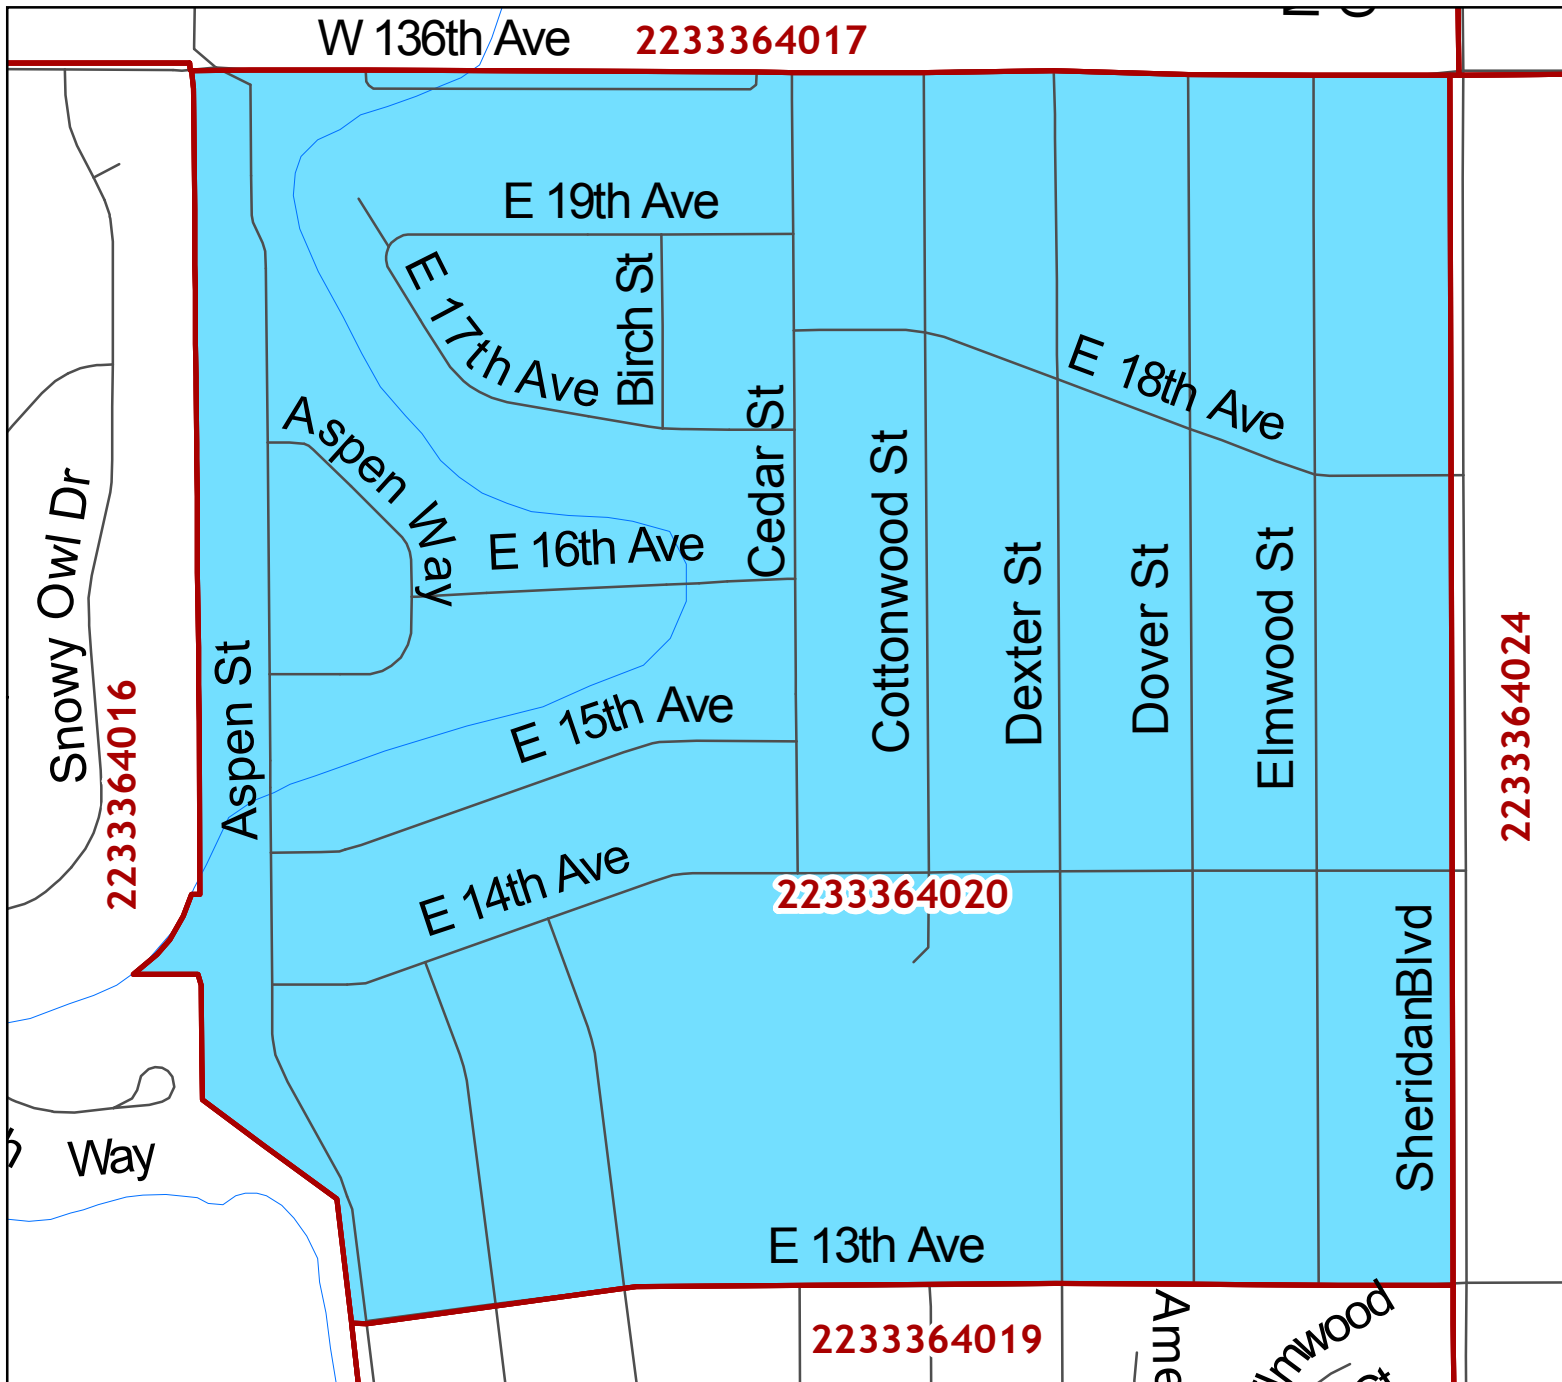

# The City and County of Broomfield Precincts

Official General Election Wards

**Precinct**  
**2233364020**

Broomfield Precincts

**City Council Wards**

**Ward**

WARD-1

WARD-2

WARD-3

WARD-4

WARD-5

Broomfield Limits

Print Date: 10/14/2020