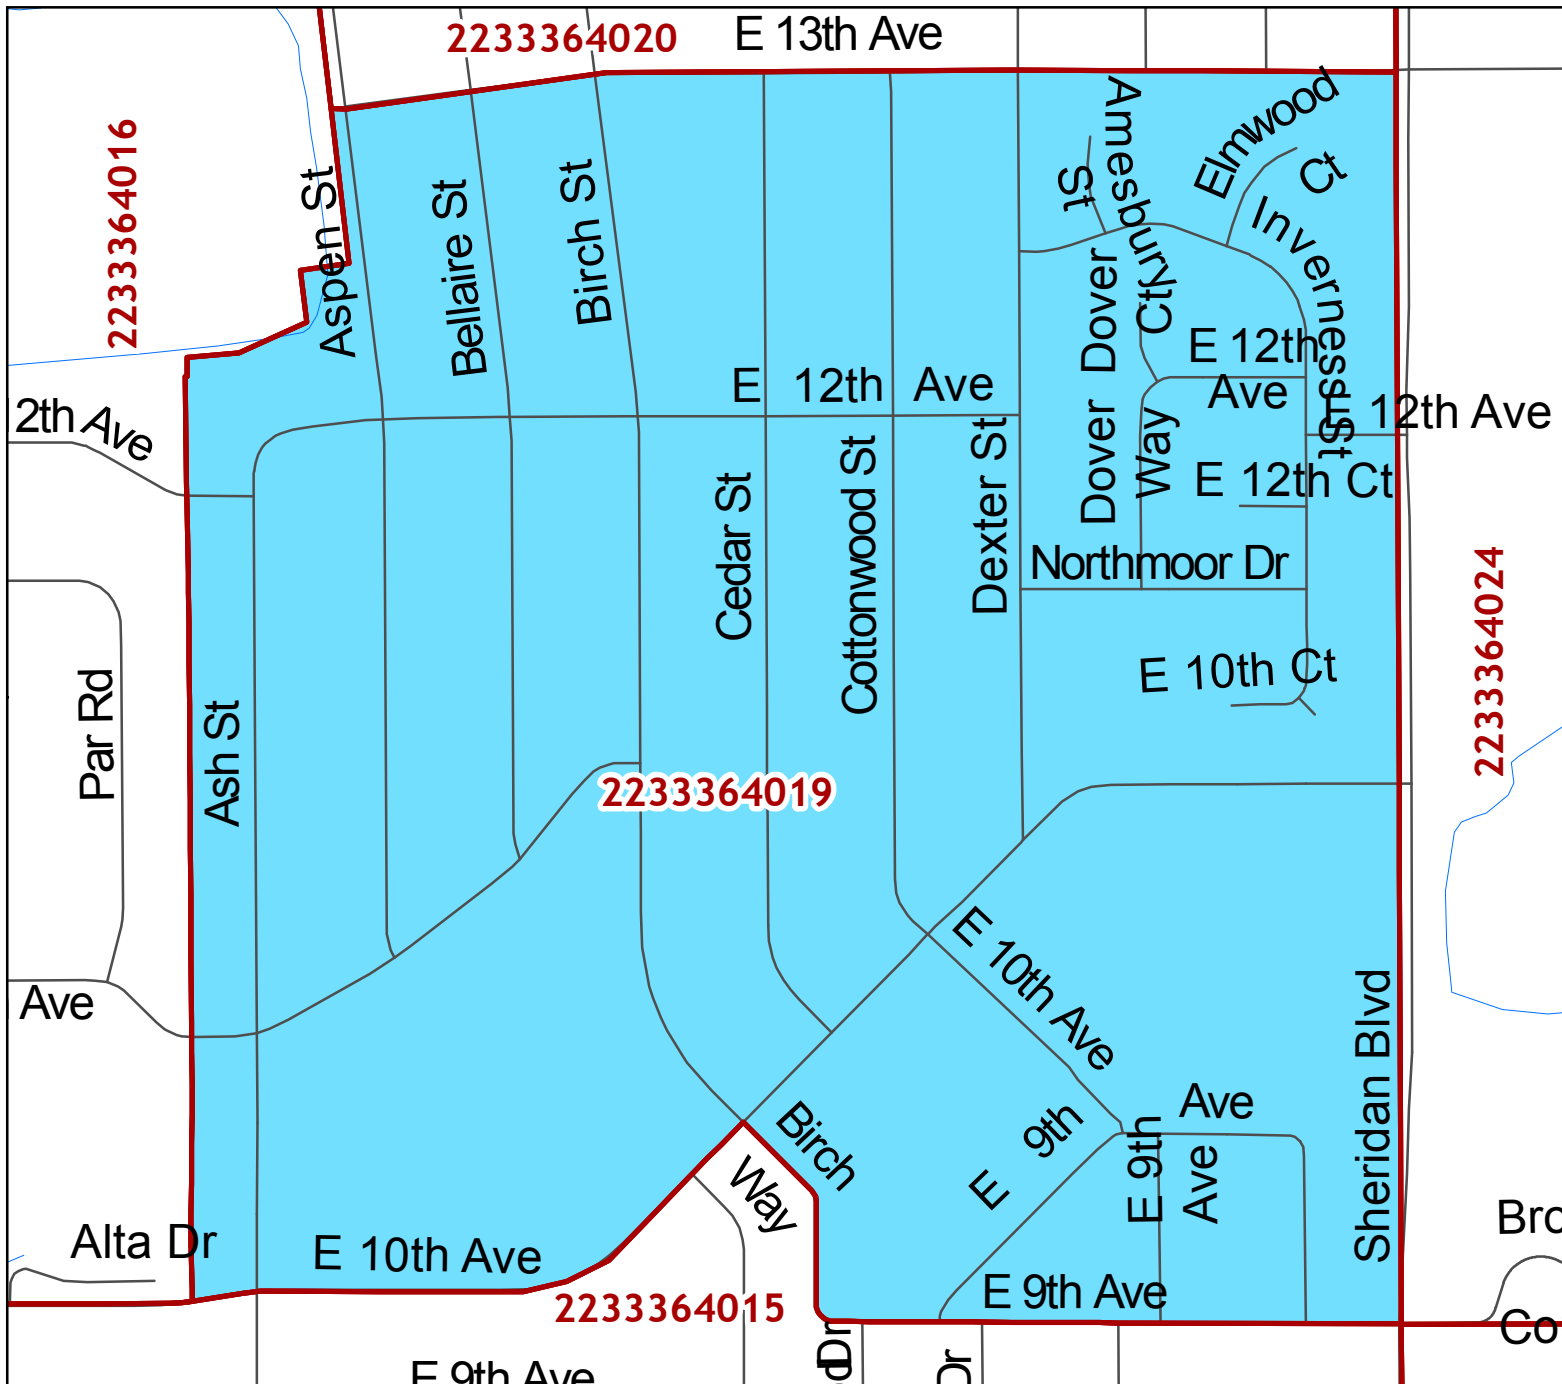

The City and County of Broomfield Precincts

Official General Election Wards

Precinct 2233364019

-  Broomfield Precincts
- City Council Wards**
- Ward**
-  WARD-1
-  WARD-2
-  WARD-3
-  WARD-4
-  WARD-5
-  Broomfield Limits