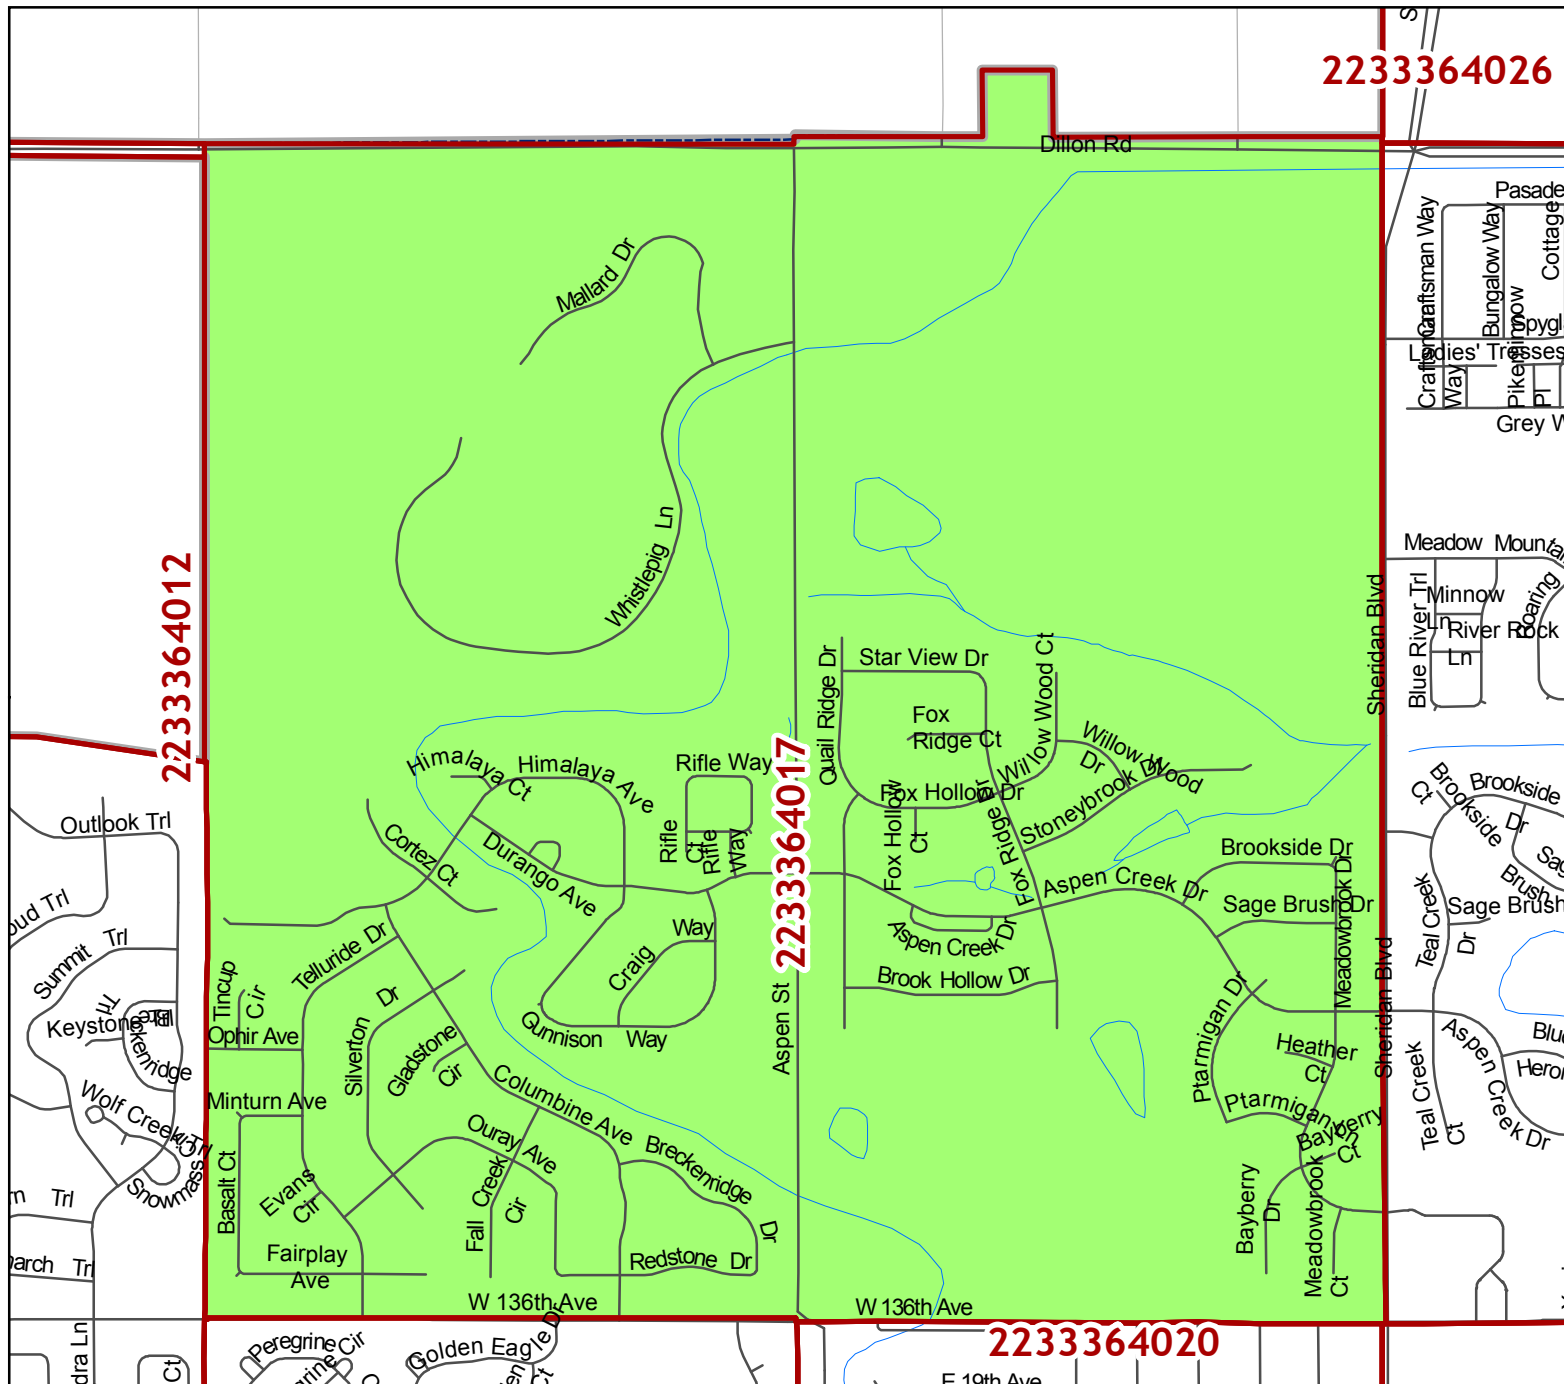

The City and County of Broomfield Precincts

Official General Election Wards

Precinct 2233364017

- Broomfield Precincts
- City Council Wards**
- Ward**
- WARD-1
- WARD-2
- WARD-3
- WARD-4
- WARD-5
- Broomfield Limits