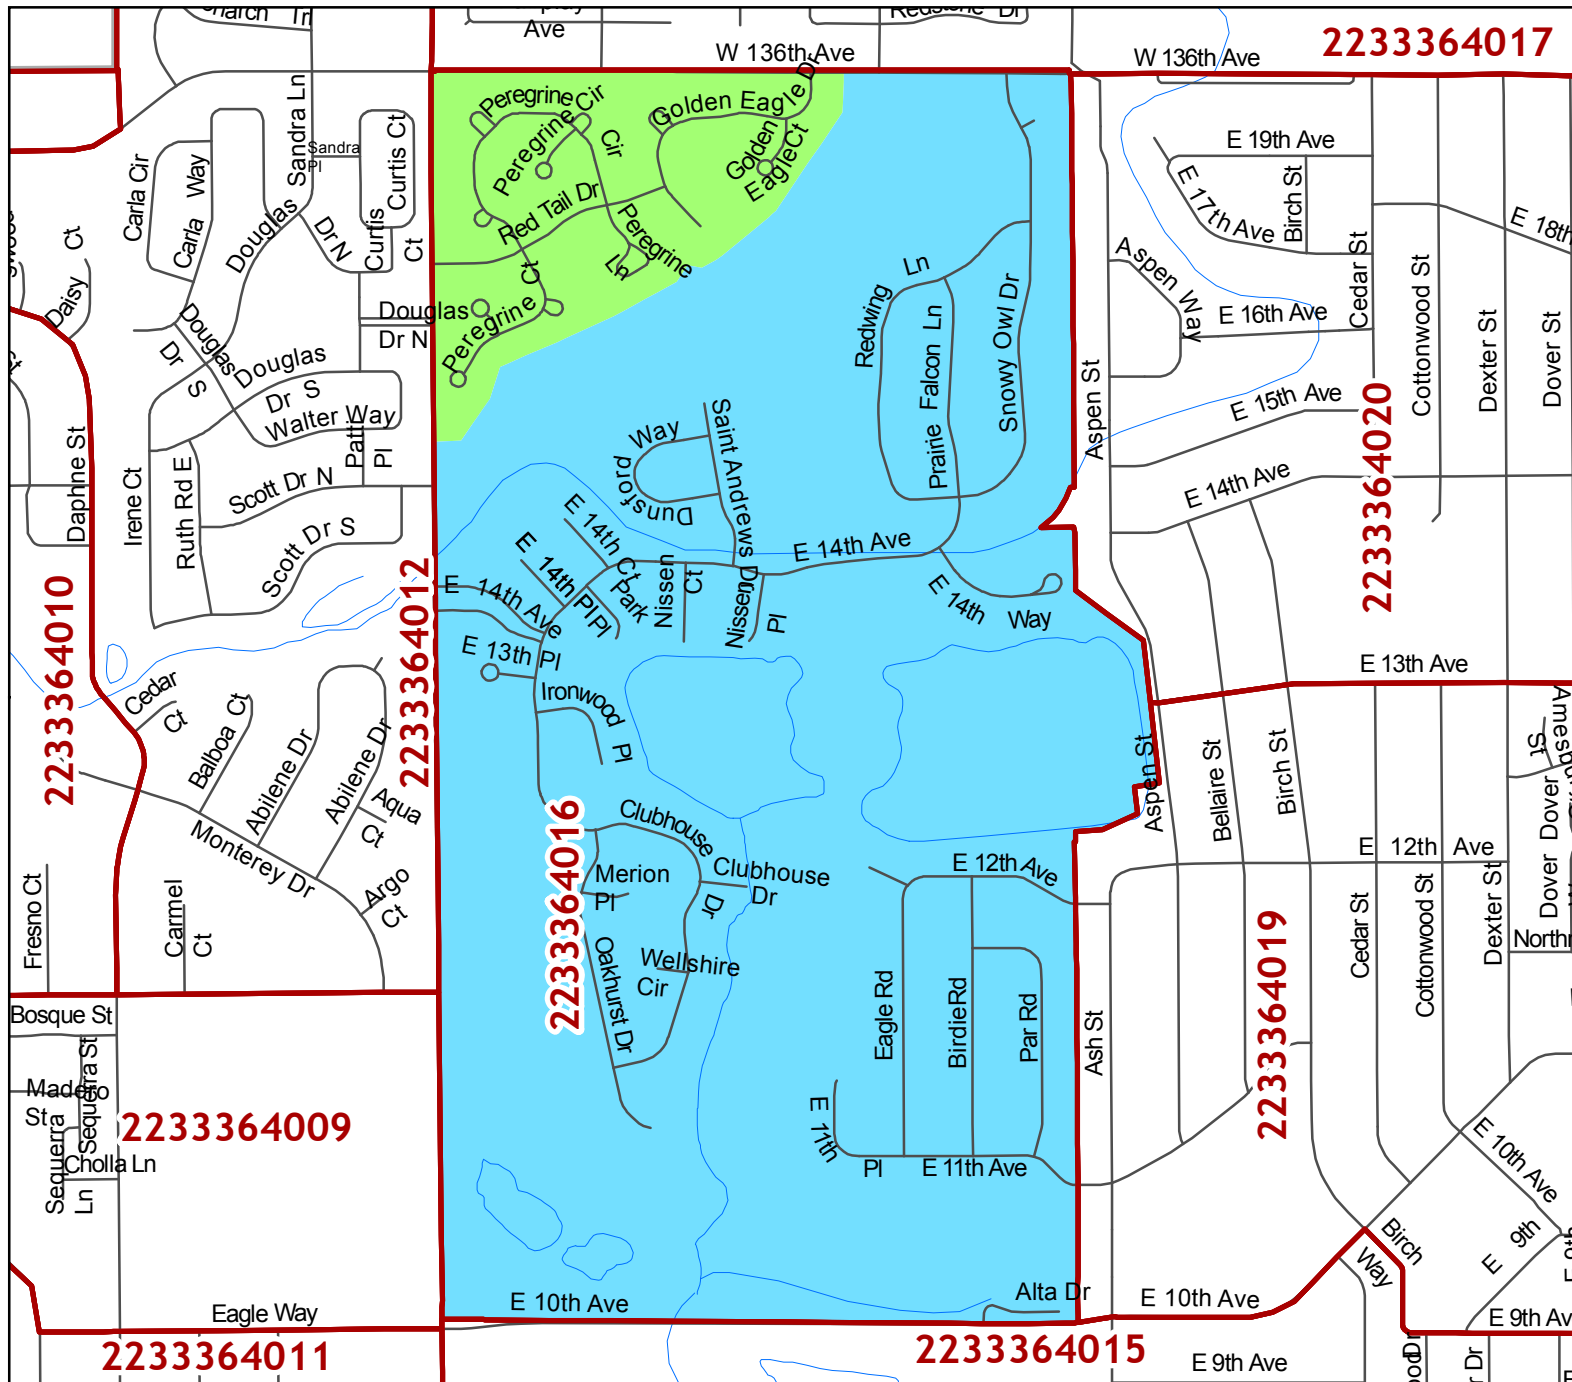

The City and County of Broomfield Precincts

Official General Election Wards

Precinct 2233364016

- Broomfield Precincts
- City Council Wards**
- Ward**
- WARD-1
- WARD-2
- WARD-3
- WARD-4
- WARD-5
- Broomfield Limits