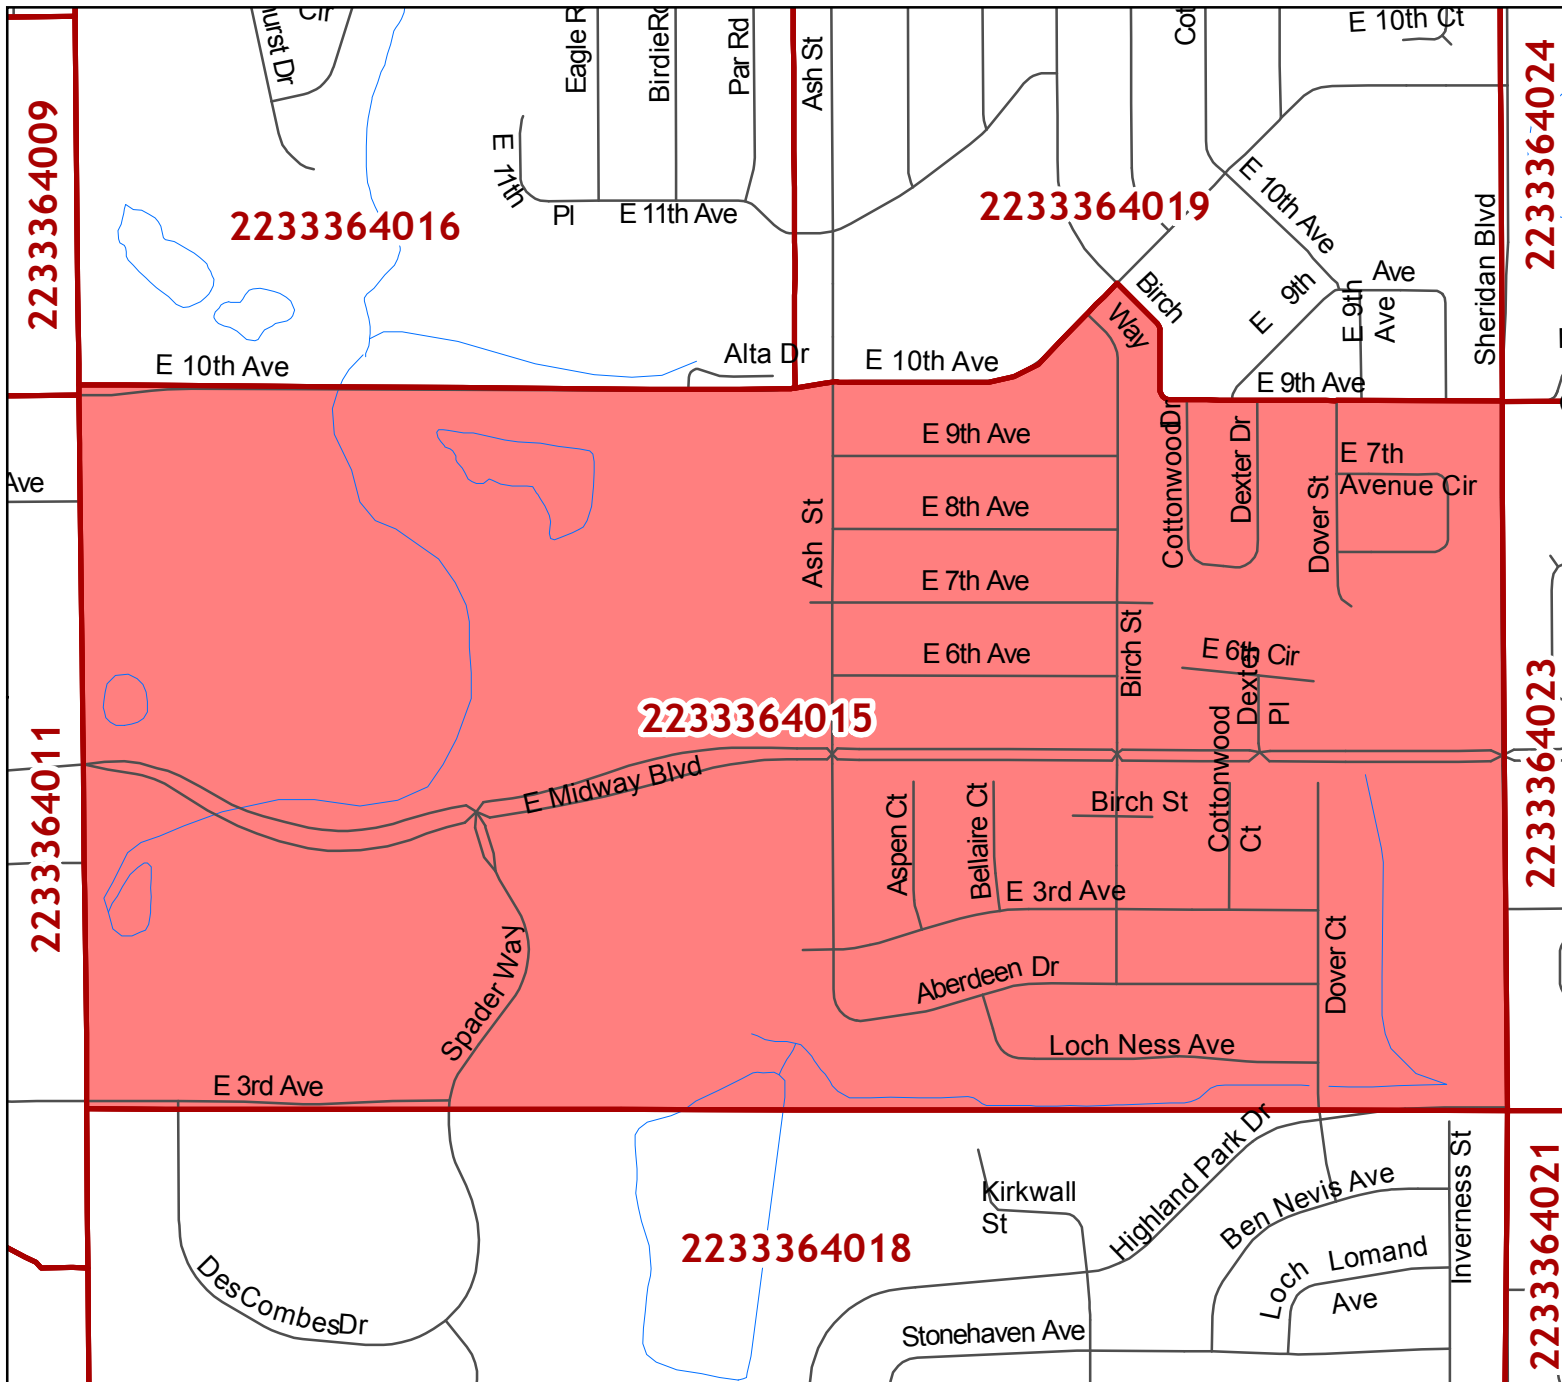

# The City and County of Broomfield Precincts

Official General Election Wards

## Precinct 2233364015

- Broomfield Precincts
- City Council Wards**
- Ward**
- WARD-1
- WARD-2
- WARD-3
- WARD-4
- WARD-5
- Broomfield Limits