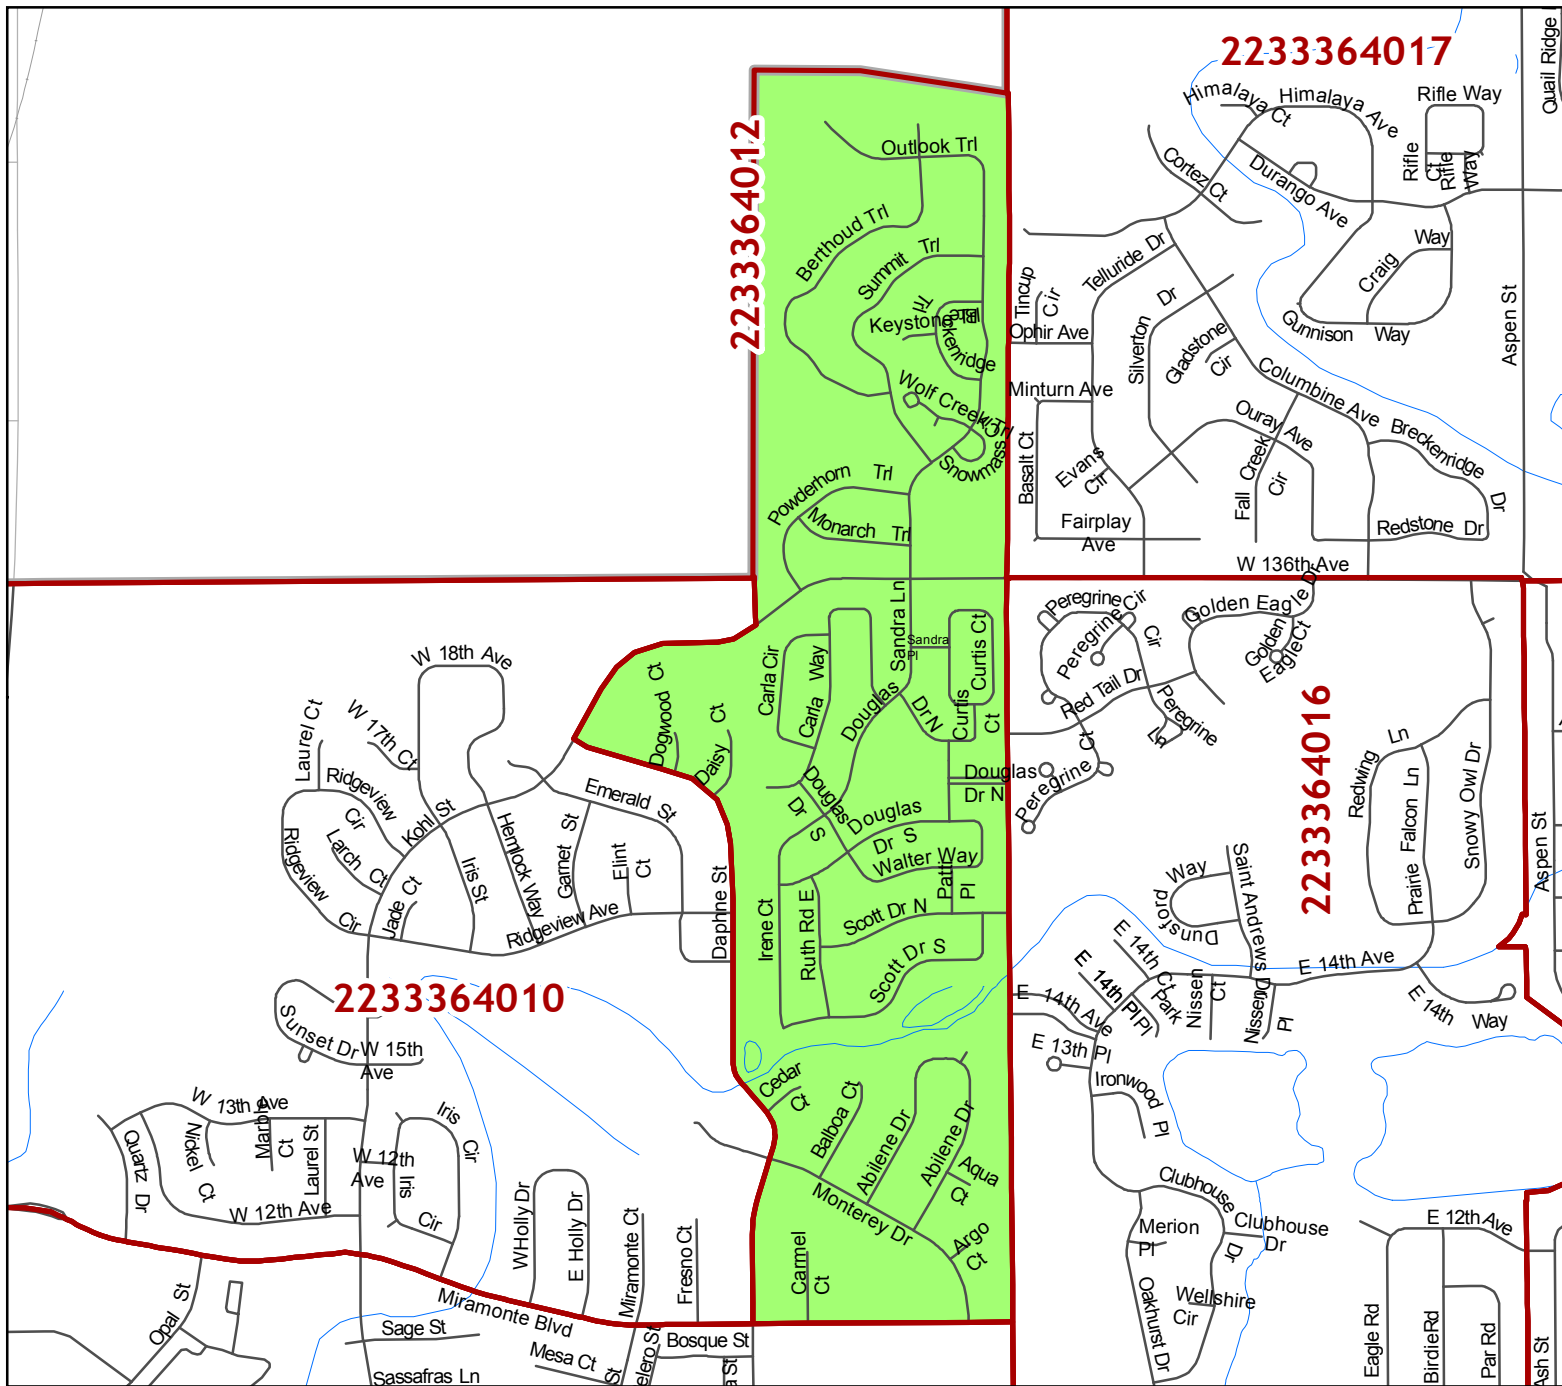

# The City and County of Broomfield Precincts

Official General Election Wards

## Precinct 2233364012

Broomfield Precincts

**City Council Wards**

**Ward**

- WARD-1
- WARD-2
- WARD-3
- WARD-4
- WARD-5
- Broomfield Limits

Print Date: 10/13/2020