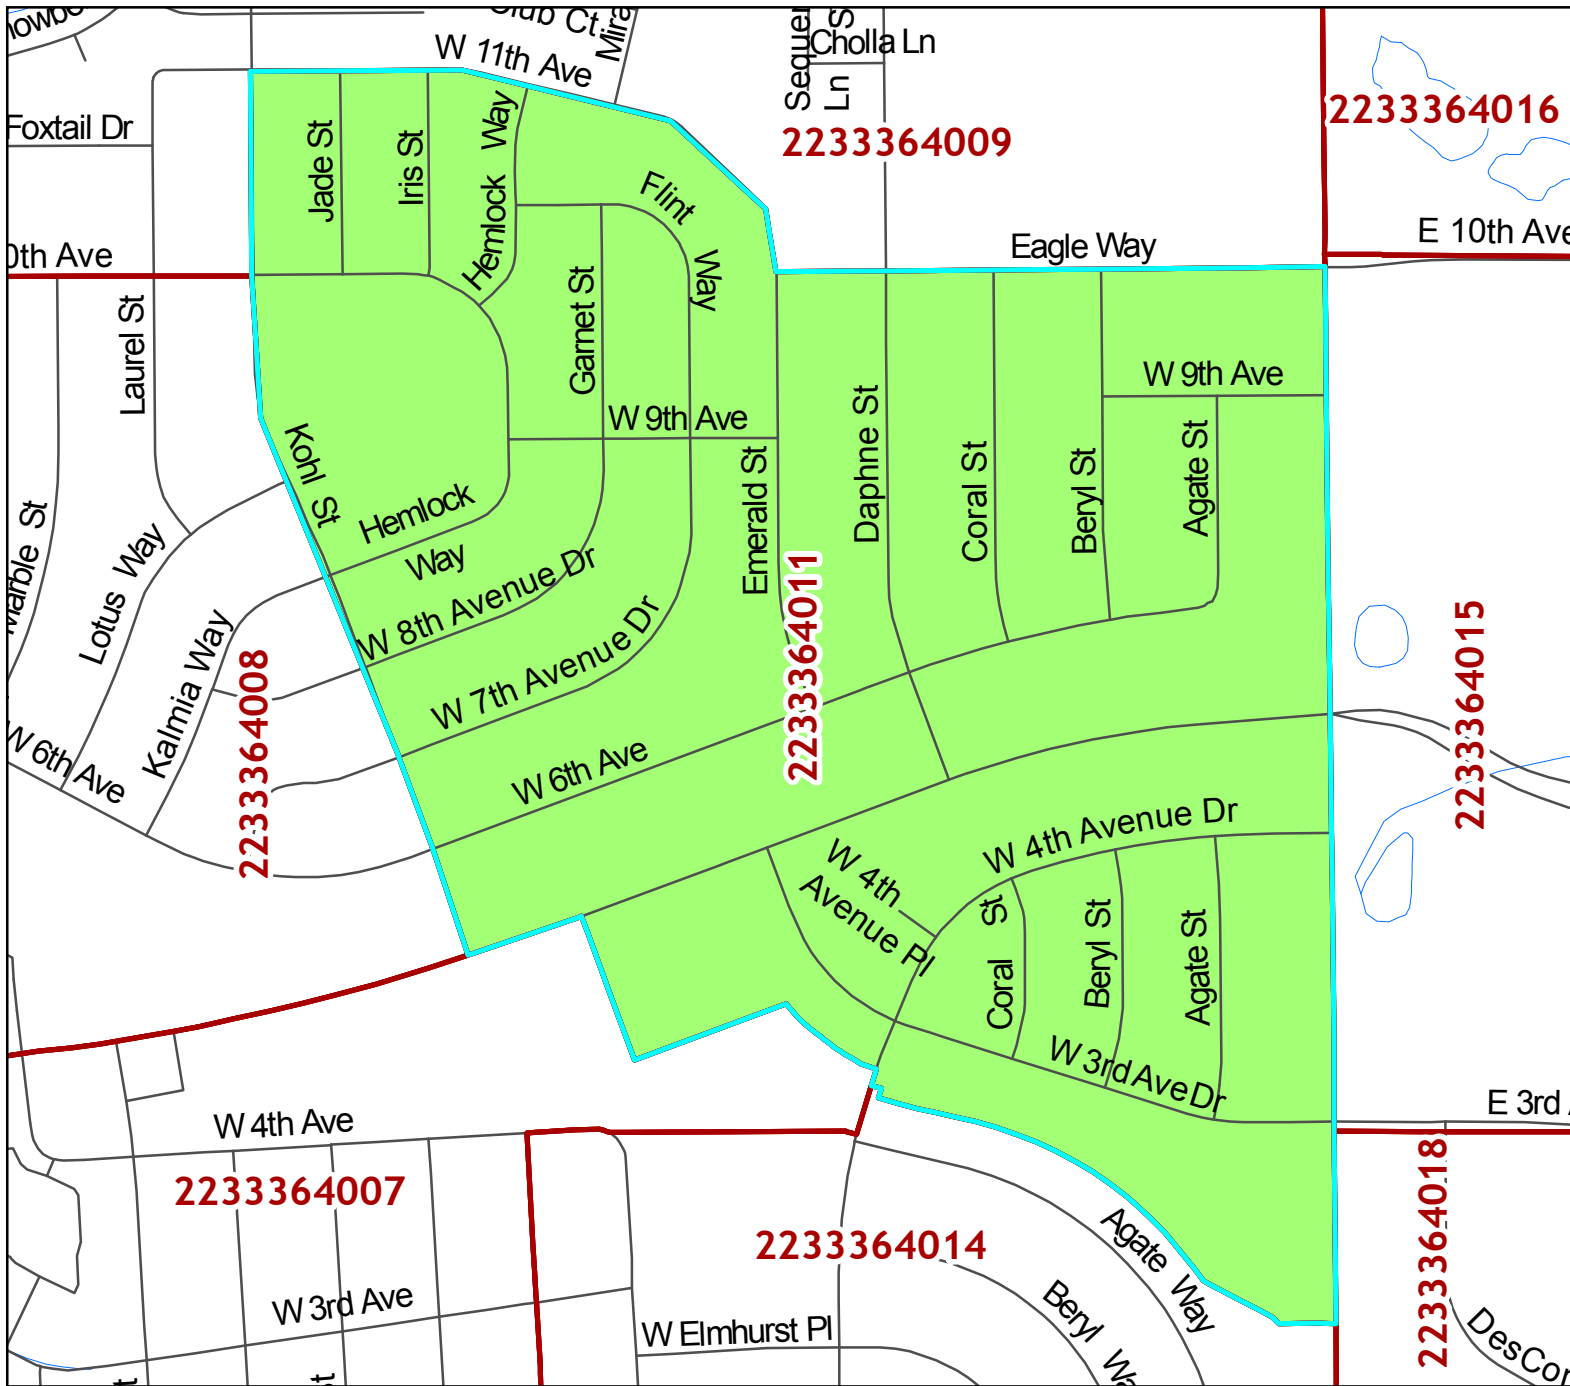

# The City and County of Broomfield Precincts

Official General Election Wards

## Precinct 2233364011

- Broomfield Precincts
- City Council Wards**
- Ward**
- WARD-1
- WARD-2
- WARD-3
- WARD-4
- WARD-5
- Broomfield Limits

Print Date: 10/13/2020