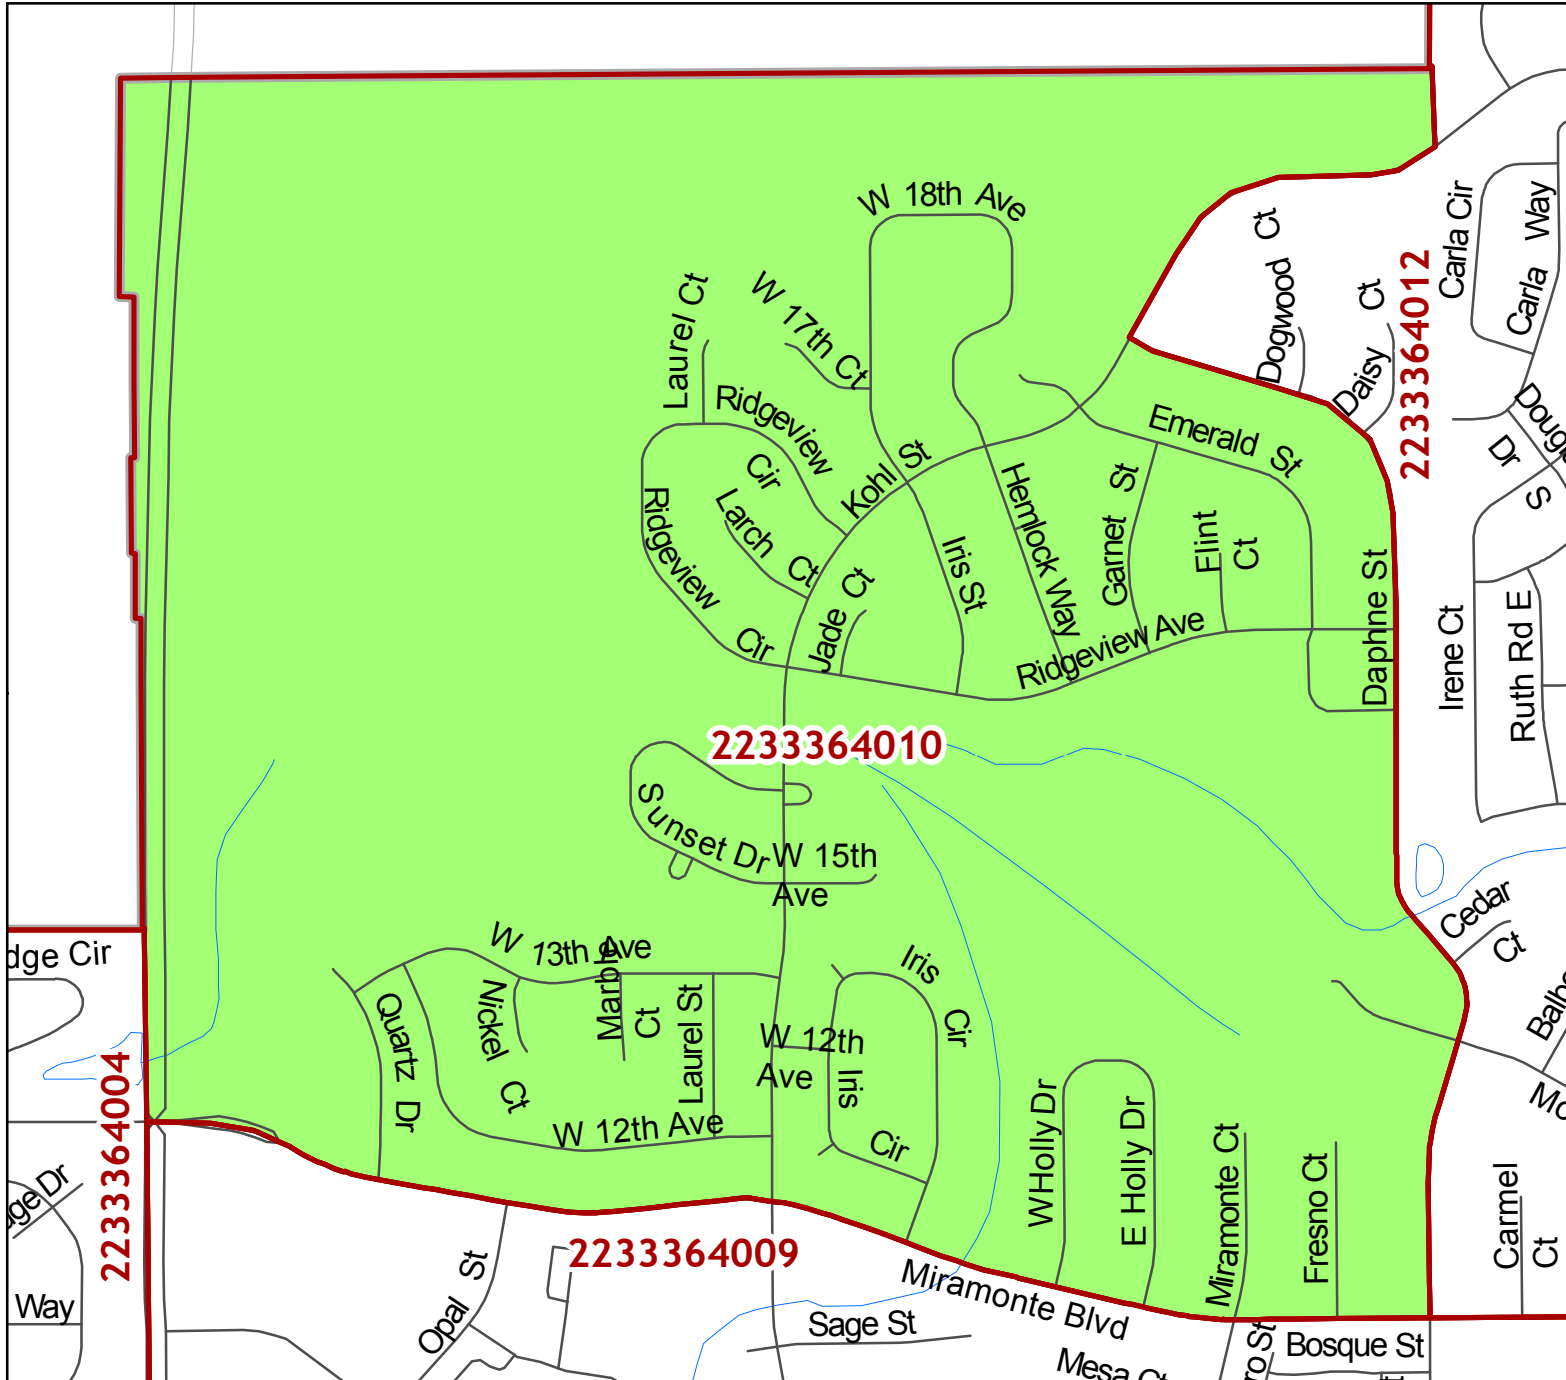

The City and County of Broomfield Precincts

Official General Election Wards

Precinct
2233364010

- Broomfield Precincts
- City Council Wards**
- Ward**
- WARD-1
- WARD-2
- WARD-3
- WARD-4
- WARD-5
- Broomfield Limits