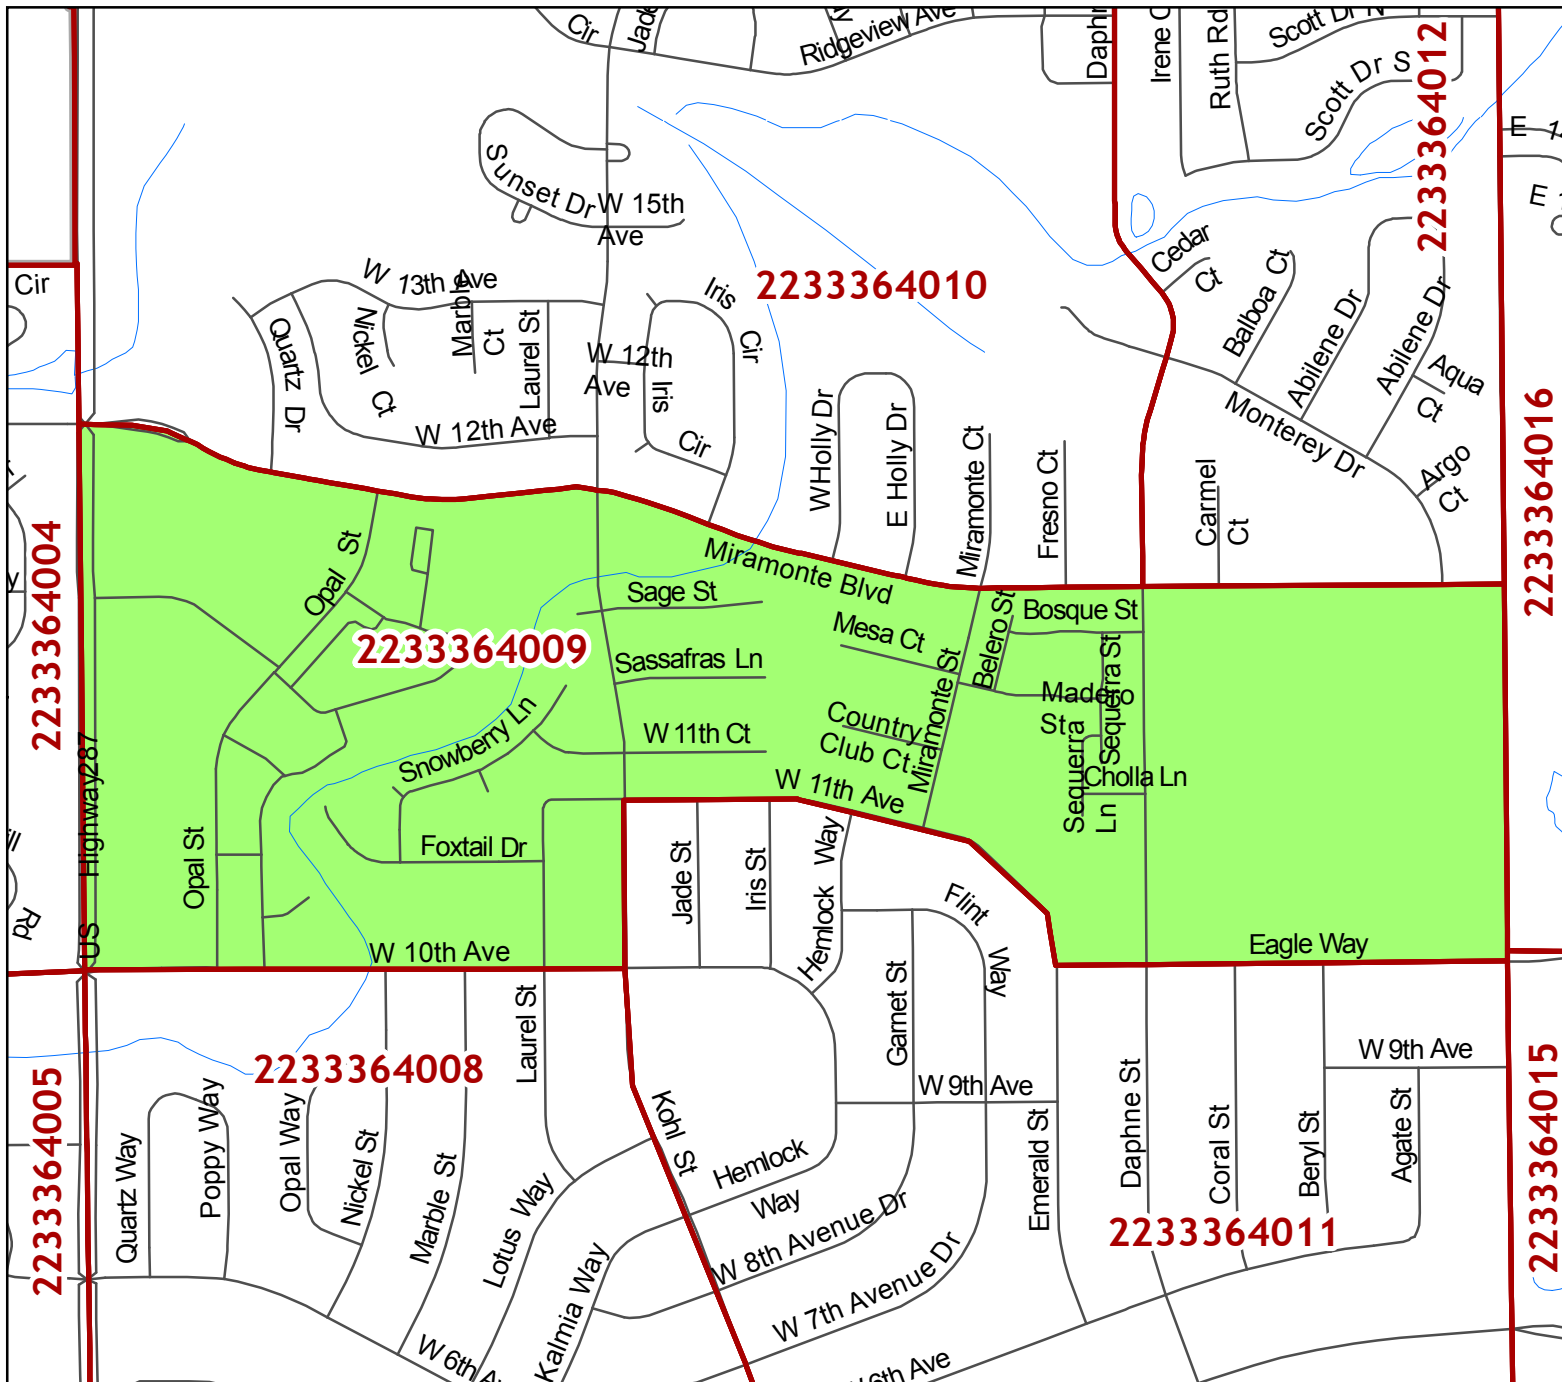

The City and County of Broomfield Precincts

Official General Election Wards

Precinct
2233364009

Broomfield Precincts

City Council Wards

Ward

WARD-1

WARD-2

WARD-3

WARD-4

WARD-5

Broomfield Limits